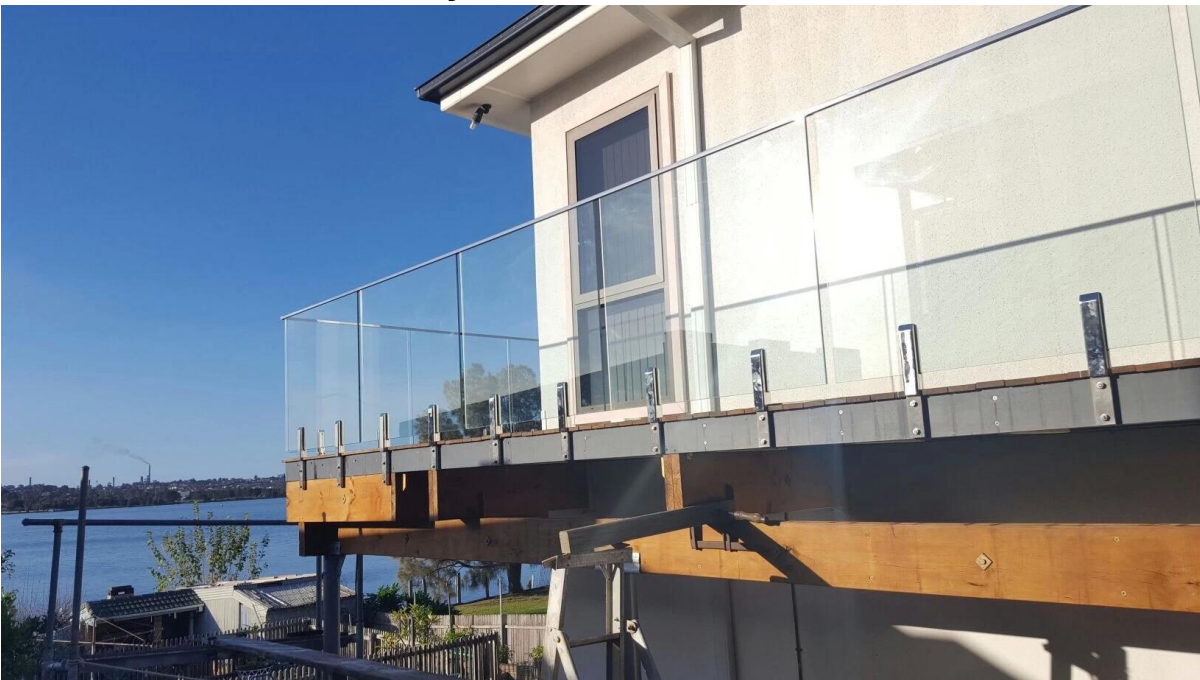

Photos for 316 stainless steel slot top handrail 21x25mm
mirror finish

satin finish

Different fittings included .

1.180 degree connector

2. 90 degree connector ,

3.wall to handrail connector ,

4. end cap ,

- 5. horizontal adjustable connector ,
- 6. vertical adjustable connector

Packing photos for 316 stainless steel slot top handrail 21x25mm

installation photo of 316 stainless steel slot top handrail
21x25mm on balcony

installation photo of 316 stainless steel slot top handrail 21x25mm indoors