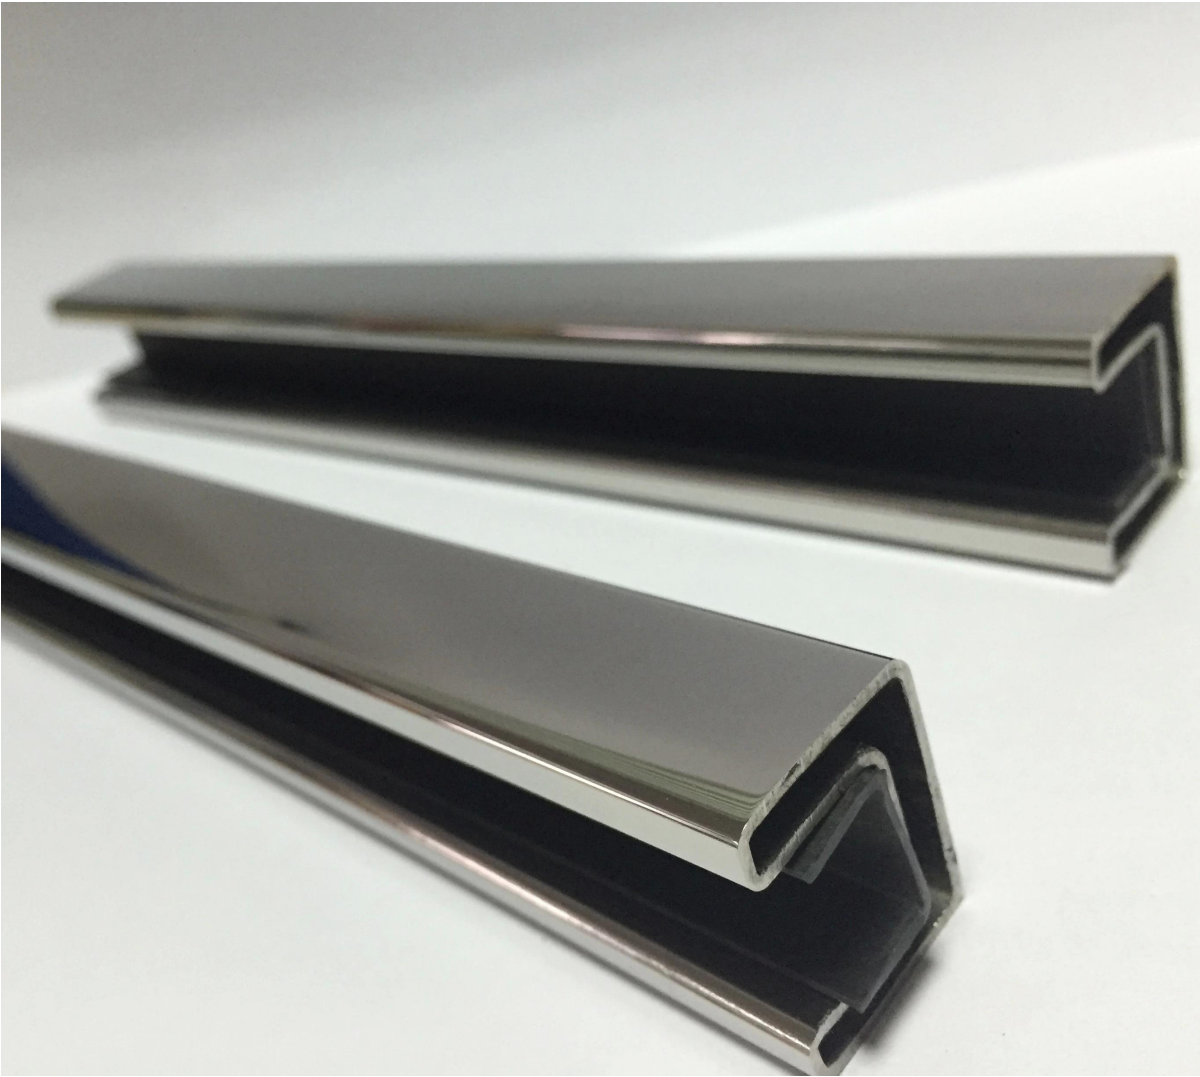

316 stainless steel slot top handrail 21x25mm

Material	316L stainless steel slot handrail
Finish	Brushed or polished
size	21x25mm
thickness	1.2mm
length	5.8 meters per length
plastic channels	2.9 meter per pc
packing	safe cardboardtube packing
payment term	T/T
MOQ	20 lengths at 5.8m
sea port	shenzhen

Photos for 316 stainless steel slot top handrail 21x25mm
mirror finish

satin finish

Different fittings included .

1.180 degree connector

2. 90 degree connector ,

3.wall to handrail connector ,

4. end cap ,

- 5. horizontal adjustable connector ,
- 6. vertical adjustable connector