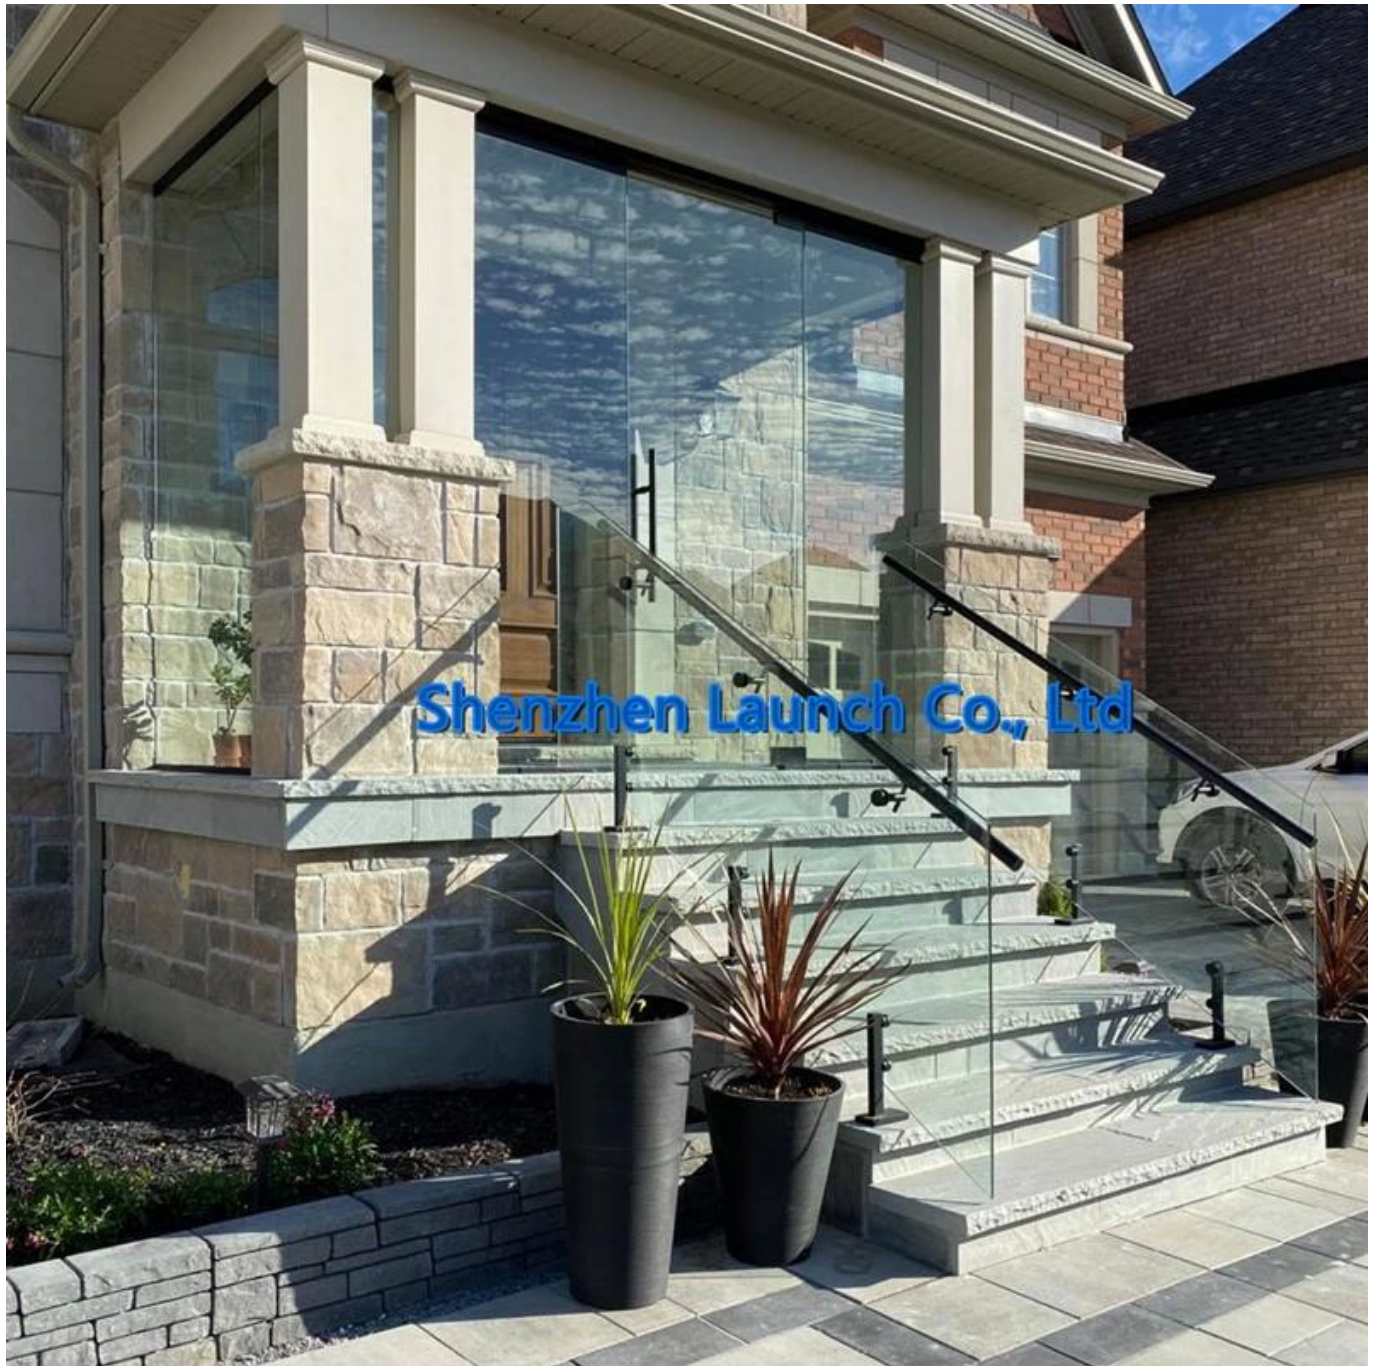

#Project galleries of glass handrail systems with Adjustable Glass-mounted handrail bracket -