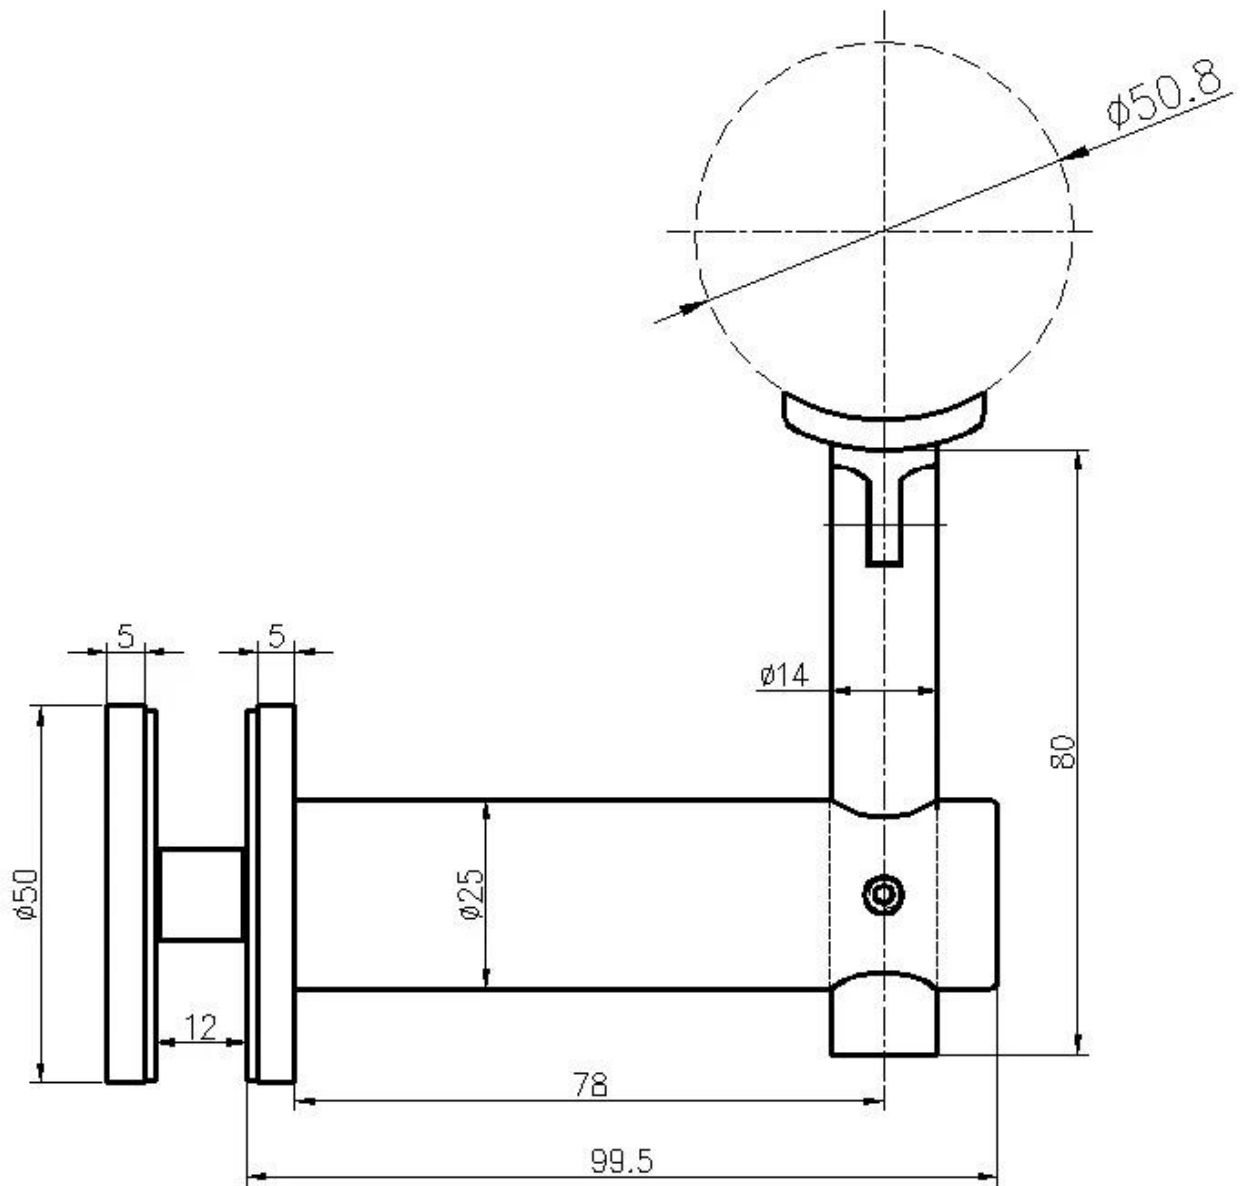

**316 stainless steel staircase Adjustable Glass-mounted handrail bracket for frameless glass handrail systems .**

#Features of Adjustable Glass-mounted handrail bracket-

Model No.	P707
Function	Glass mount & to support handrails tubes
Material	stainless steel 304/316
Glass thickness	10-19mm
Application	staircase handrails , balcony handrails , deck handrails ect.

**#Photo/drawing of Adjustable Glass-mounted handrail bracket , P707-**

#Production photos of Adjustable Glass-mounted handrail bracket -

**#More designs of handrail brackets available -**

#Project galleries of glass handrail systems with Adjustable Glass-mounted handrail bracket -