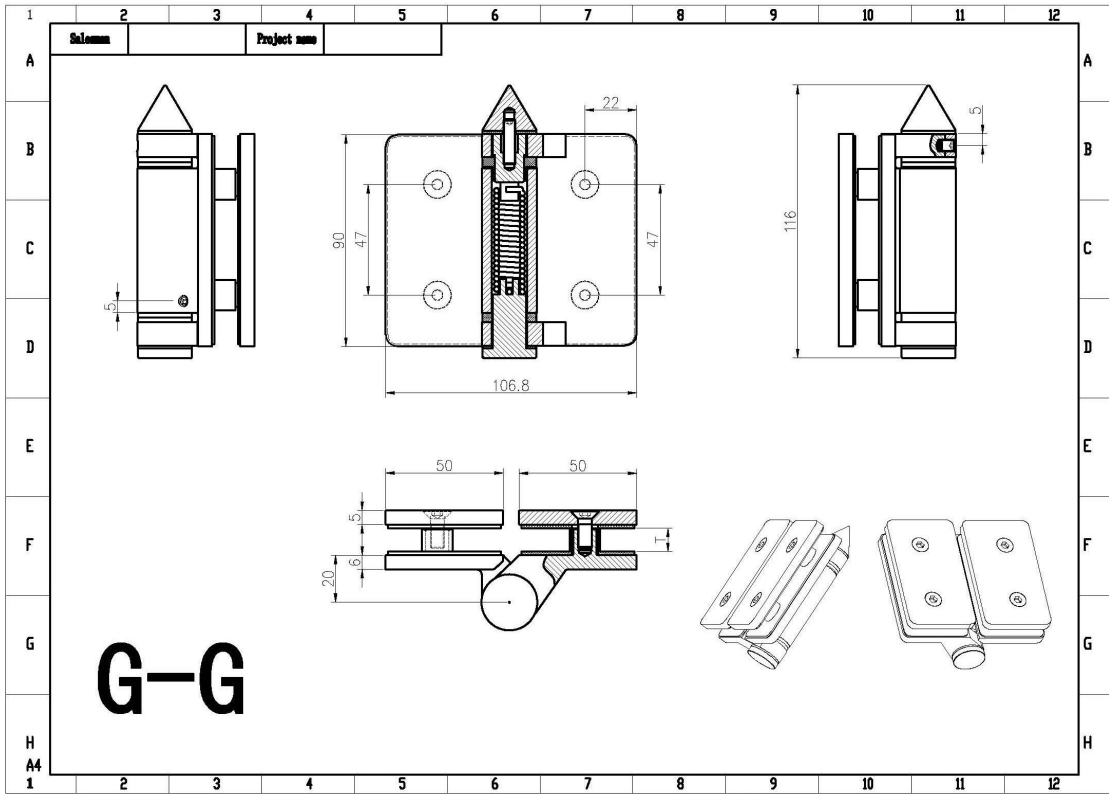

316 stainless steel swimming pool fence glass hinges hardware self closing type .

1) Features-

| | |
|-----------------|---------------------------------|
| Type | Glass to glass hinge |
| Function | spring loaded type glass hinges |
| Model No. | G-G |
| Material | 316 stainless steel |
| Finish | satin brushed |
| Glass thickness | 8-12mm |

2). Photo & drawing-

Falt caps -

Pointed caps

Glass holes drawing-

| | | | |
|--|-------------|----------------------------------|------------|
| 深圳市朗馳商貿有限公司 SHENZHEN LAUNCH CO., LTD. | | Surface treatment | Proportion |
| Design: Jacky | Drawing NO: | Material | 1:12 |
| Check | Name: | No note of entity size tolerance | |
| Craft | | Linear tolerance | X ±0.1 |
| Audit | | XXX tolerance | ±0.1 |
| Approve | Revision | Angle tolerance | X ±1° |
| | V001 | XX tolerance | ±0.5° |