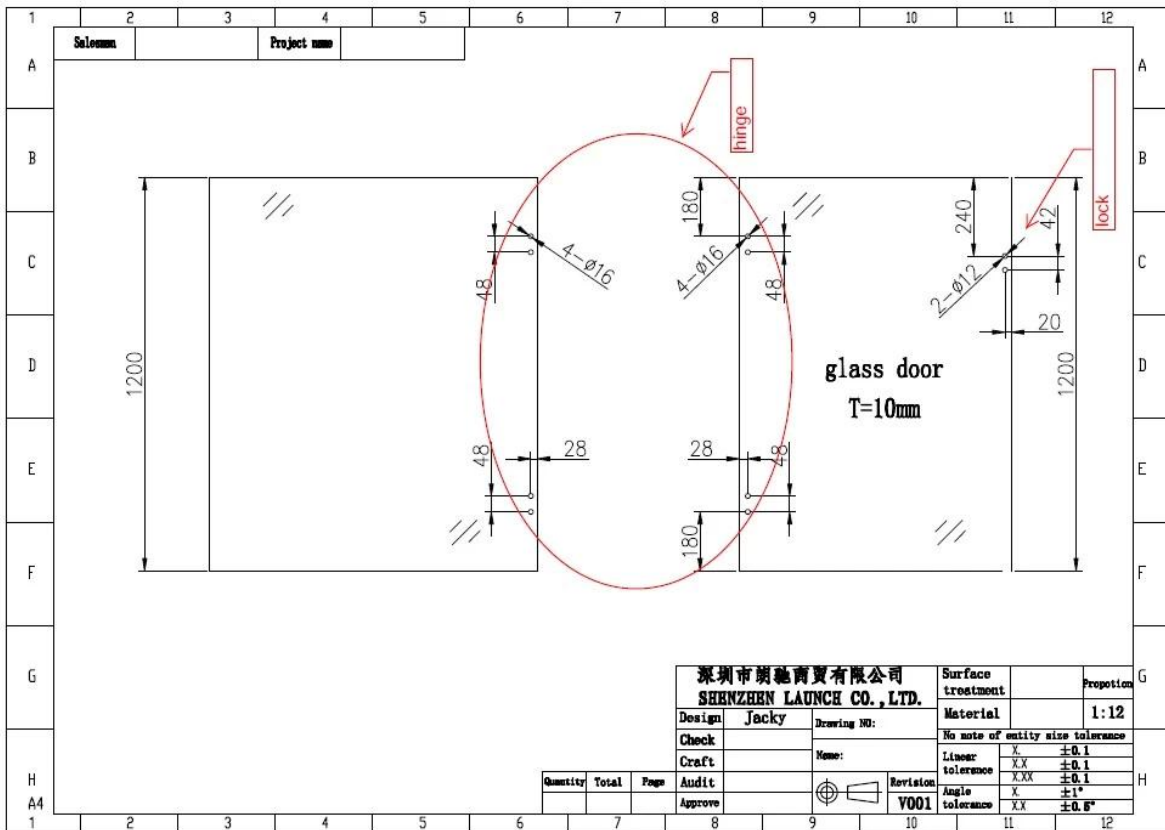

316 stainless steel swimming pool fence glass hinges hardware self closing type .

1) Features-

| | |
|-----------------|---------------------------------|
| Type | Glass to glass hinge |
| Function | spring loaded type glass hinges |
| Model No. | G-G |
| Material | 316 stainless steel |
| Finish | satin brushed |
| Glass thickness | 8-12mm |

2). Photo & drawing-

Falt caps -

Pointed caps

Glass holes drawing-

| | | | |
|--|-------------|----------------------------------|------------|
| 深圳市朗馳商貿有限公司 SHENZHEN LAUNCH CO., LTD. | | Surface treatment | Proportion |
| Design: Jacky | Drawing NO: | Material | 1:12 |
| Check | Name: | No note of entity size tolerance | |
| Craft | | Linear tolerance | X ±0.1 |
| Audit | | XXX tolerance | ±0.1 |
| Approve | Revision | Angle tolerance | X ±1° |
| | V001 | XX tolerance | ±0.5° |