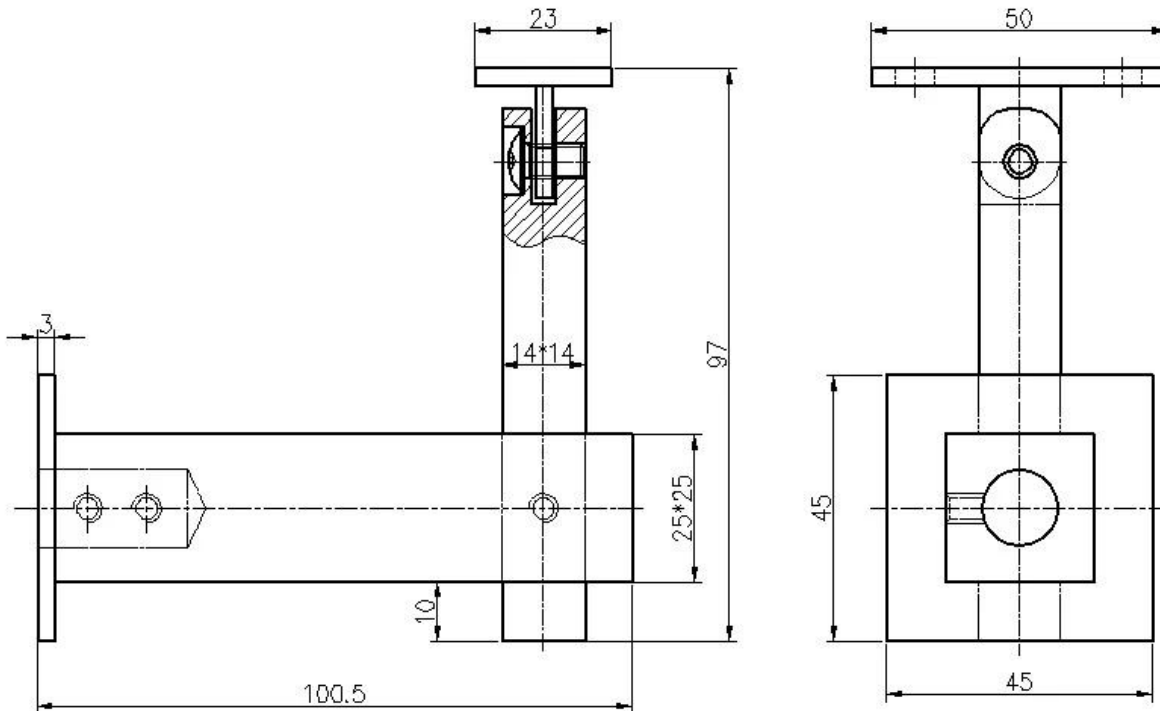

[316 stainless steel wall mount handrail support bracket , for flat handrail tube](#)

Specs.

1. Material 316 stainless steel , anti-rust
2. satin finish , easy to maintain
3. drawing for square handrail tube bracket as below

4. can be mounted to wall
5. top with flat saddle to support square handrail

photos for [square handrail bracket](#)

If you are interested in above square shape handrail tube bracket wall mount , feel free to send enquiry !