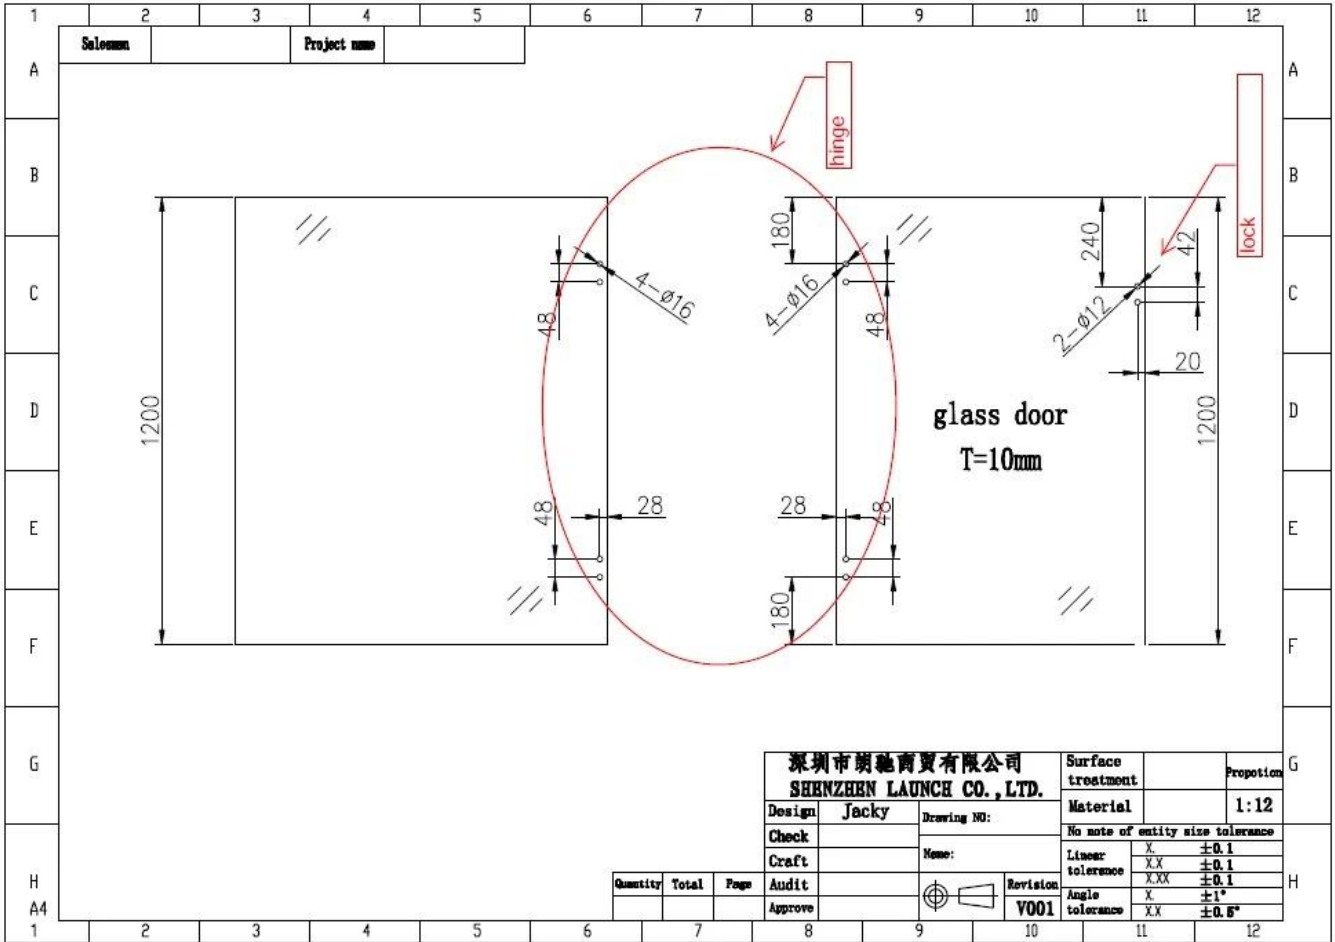

316 stainless steel wall to glass hinge for swimming pool fence
for 8mm to 12mm thickness glass gate .

Features-

- Type - Glass to wall hinge
- Function- Spring loaded hinge
- For 8-12mm thickness glass gate
- Need glass holes , need to follow our glass drawing
- MOQ 1 pair

G-W

Glass ho;e drawing required -

Project photos-