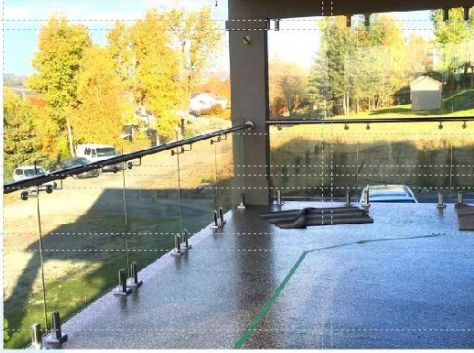

SWIMMING POOL FENCING HARDWARE

KEBIL 科比路 SHENZHEN LAUNCH CO., LTD