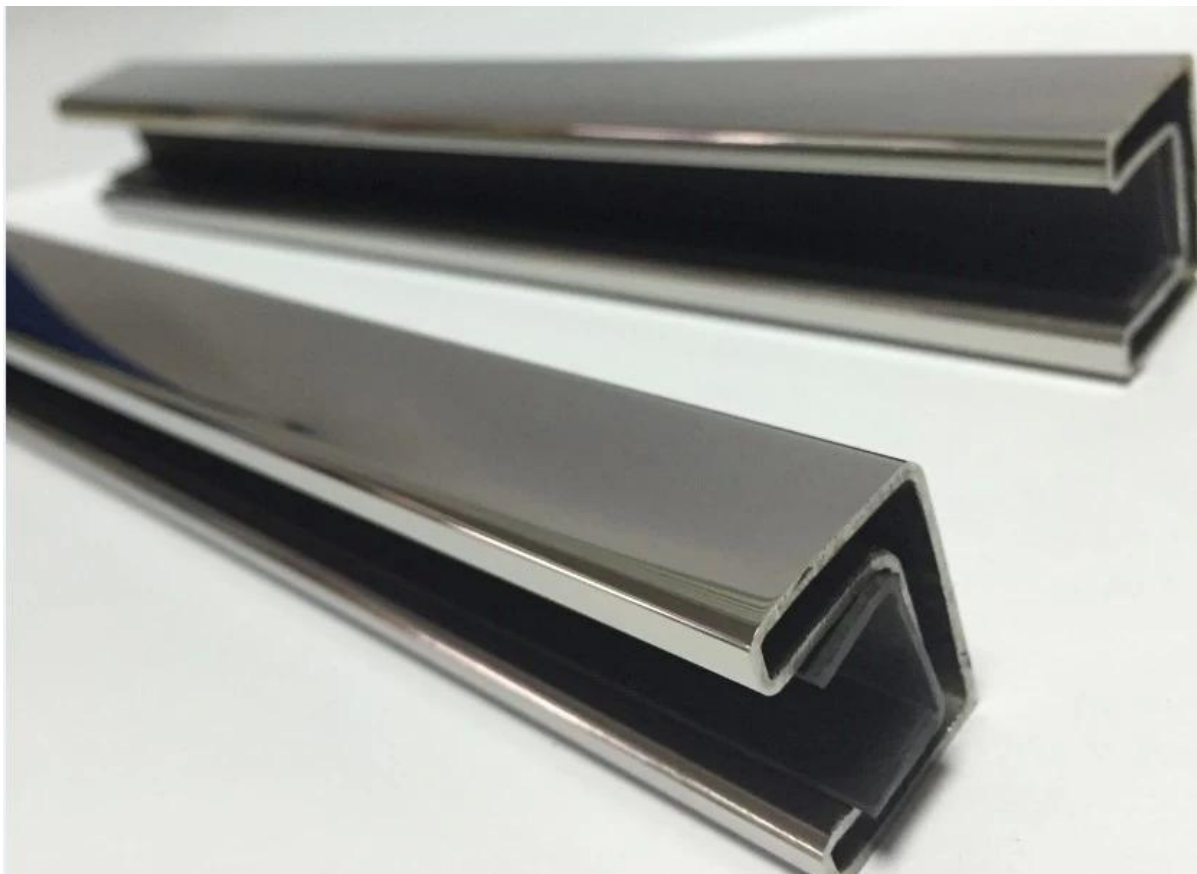

316L stainless steel groove handrail tubing small size 20x25mm for frameless glass railings for balcony, deck , staircase , swimming pool etc .

1. Specs for 316L stainless steel groove handrail tubing small size 20x25mm

- 5.8 m or 2.9m per length
- small size 20x25mm ,square shape with 14x14mm groove
- with plastic insert for 10-12mm thickness glass
- 8K shiny polish or satin finish
- plastic tubes + cardboardtube packaging + steel frame

2. Photos for 316L stainless steel groove handrail tubing small size 20x25mm

20*25mm slot handrail

5.8 m per length

180 degree joiner

90 degree joiner

Vertical adjustable joiner

Horizontal adjustable joiner