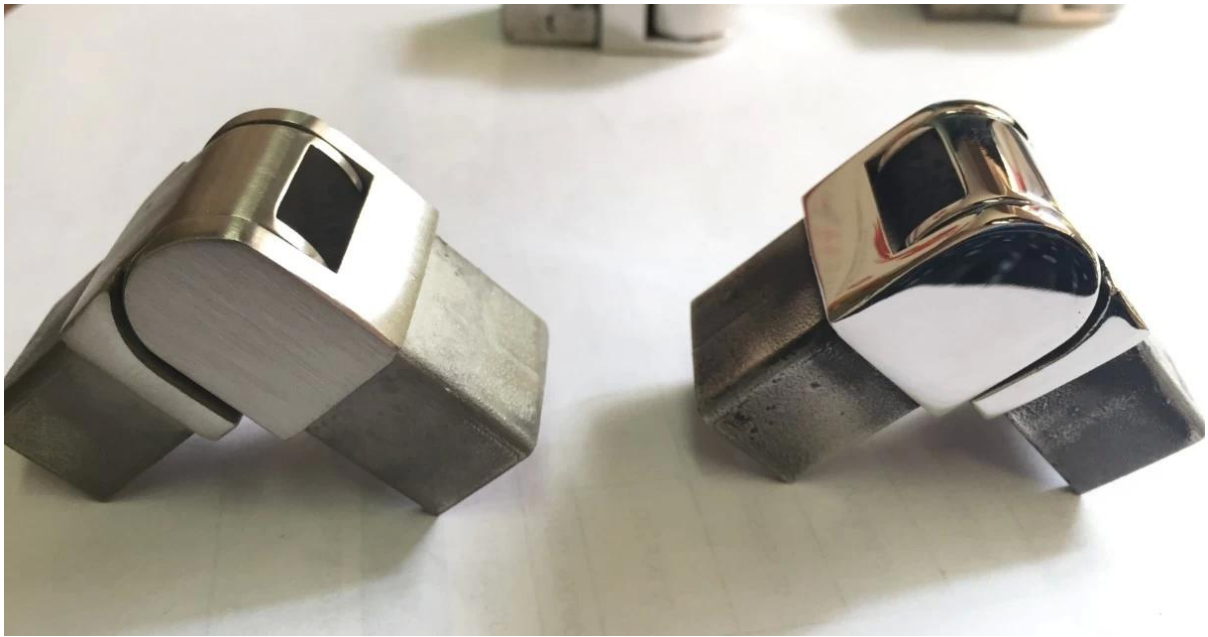

316L stainless steel groove handrail tubing small size 20x25mm for frameless glass railings for balcony, deck , staircase , swimming pool etc .

1. Specs for 316L stainless steel groove handrail tubing small size 20x25mm

- 5.8 m or 2.9m per length
- small size 20x25mm ,square shape with 14x14mm groove
- with plastic insert for 10-12mm thickness glass
- 8K shiny polish or satin finish
- plastic tubes + cardboardtube packaging + steel frame

2. Photos for 316L stainless steel groove handrail tubing small size 20x25mm

20*25mm slot handrail

5.8 m per length

180 degree joiner

90 degree joiner

Vertical adjustable joiner

Horizontal adjustable joiner

Wall to handrail joiner

End cap

3. Packing photos for 316L stainless steel groove handrail tubing small size 20x25mm

4. Project photos for 316L stainless steel groove handrail tubing small size 20x25mm