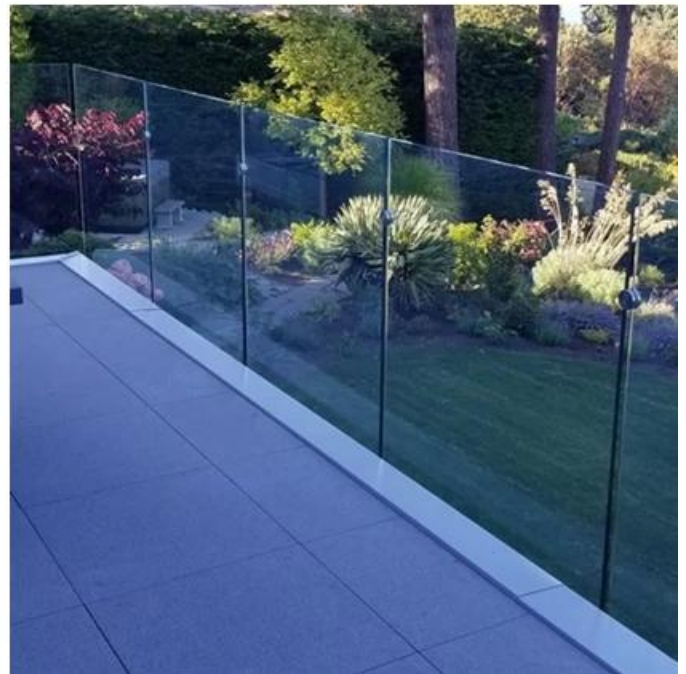

Black color glass standoff

KEBIL 科比奥®

Glass standoff project photos

Contact

Thank you for visiting!

Any enquiries or questions, please leave a message. Will get back to you within 24 hours.

-Contact: Eve

-Email: sales03@launch-china.cn