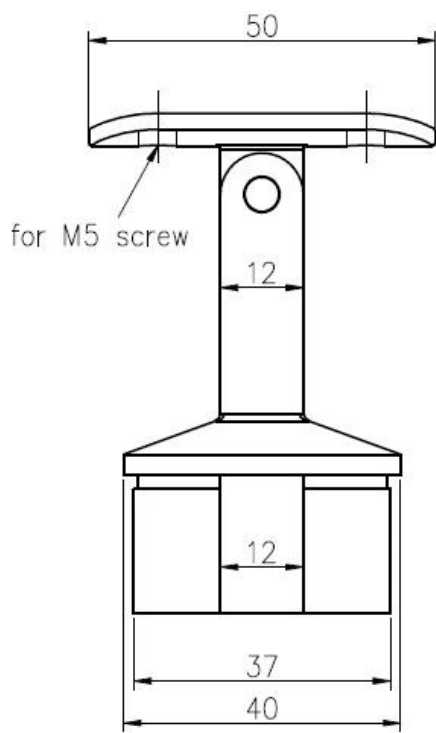

40 x 40mm and 50 x 50mm stainless steel handrail pipe adjustable mounting bracket

Descriptions :

Material: stainless steel 316 or 304

Finish: brushed or polished finish

Fitting for 40 x 40 x 1.5mm wall thickness or 50 x 50 x 1.5mm wall thickness square tube

Sample available

50.0000 DISTANCE

For 40 x 40 x 1.5mm square post model dimensions drawing :

For 50 x 50 x 1.5mm square post dimensions drawing :

Post installed with bracket photos :

[spider balustrade post with adjustable angles stand off glas staircase railing](#)