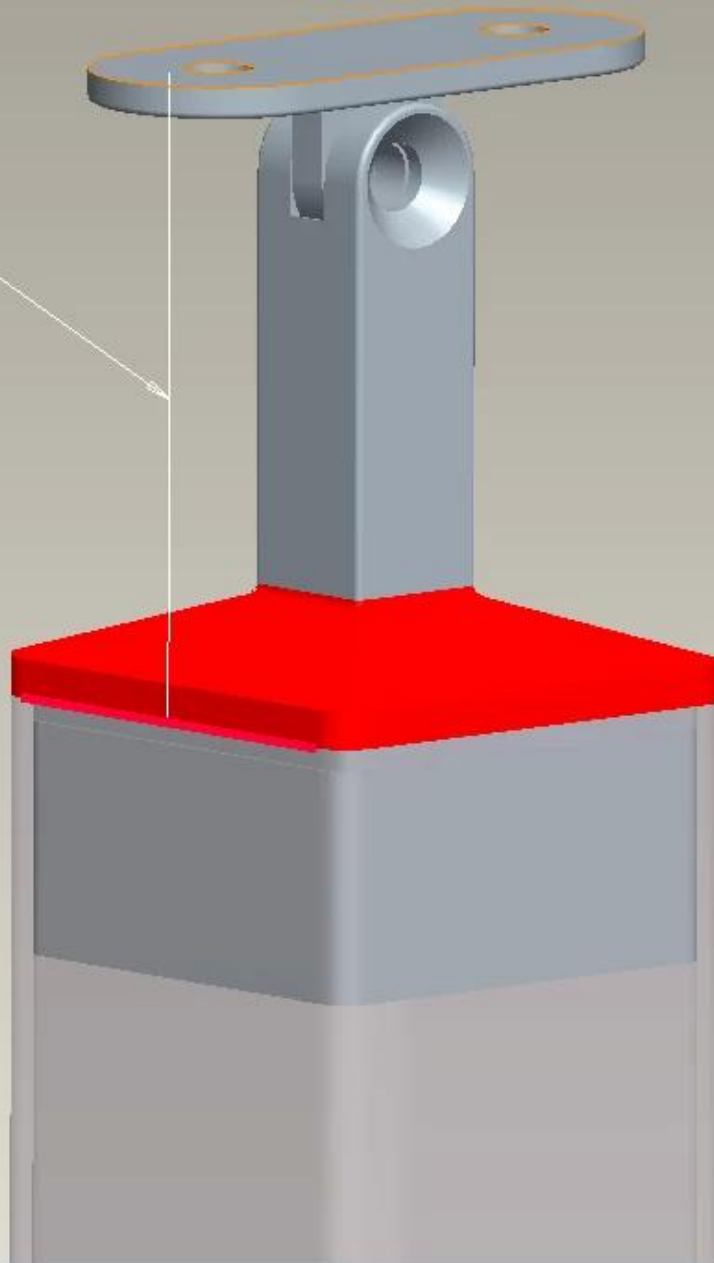

40 x 40mm and 50 x 50mm stainless steel handrail pipe adjustable mounting bracket

Descriptions :

Material: stainless steel 316 or 304

Finish: brushed or polished finish

Fitting for 40 x 40 x 1.5mm wall thickness or 50 x 50 x 1.5mm wall thickness square tube

Sample available

50.0000 DISTANCE

For 40 x 40 x 1.5mm square post model dimensions drawing :

For 50 x 50 x 1.5mm square post dimensions drawing :

Post installed with bracket photos :

[spider balustrade post with adjustable angles stand off glas staircase railing](#)