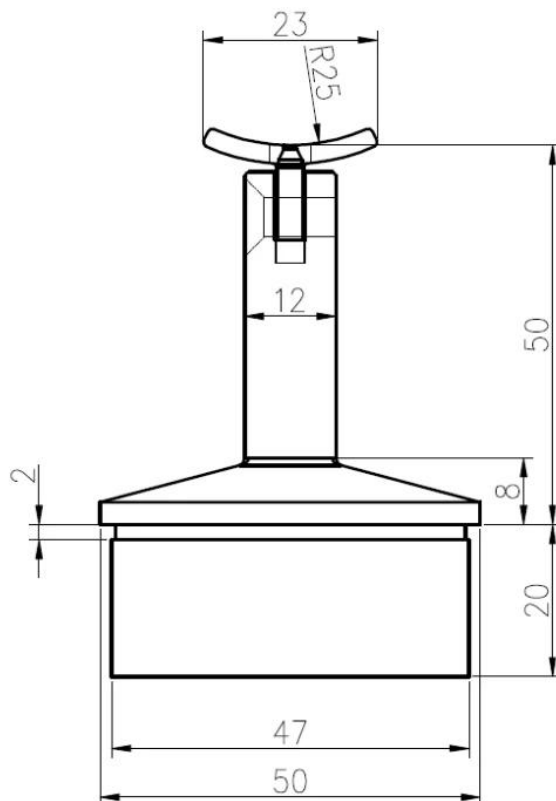

40 x 40mm and 50 x 50mm stainless steel handrail pipe adjustable mounting bracket

Descriptions :

Material: stainless steel 316 or 304

Finish: brushed or polished finish

Fitting for 40 x 40 x 1.5mm wall thickness or 50 x 50 x 1.5mm wall thickness square tube

Sample available

50.0000 DISTANCE

For 40 x 40 x 1.5mm square post model dimensions drawing :

For 50 x 50 x 1.5mm square post dimensions drawing :

Post installed with bracket photos :

[spider balustrade post with adjustable angles stand off glas staircase railing](#)