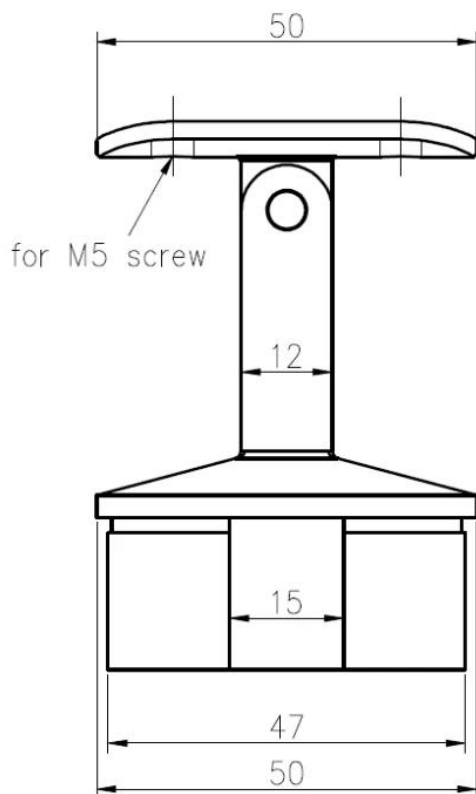

40 x 40mm and 50 x 50mm stainless steel handrail pipe adjustable mounting bracket

Descriptions :

Material: stainless steel 316 or 304

Finish: brushed or polished finish

Fitting for 40 x 40 x 1.5mm wall thickness or 50 x 50 x 1.5mm wall thickness square tube

Sample available

50.0000 DISTANCE

For 40 x 40 x 1.5mm square post model dimensions drawing :

For 50 x 50 x 1.5mm square post dimensions drawing :

Post installed with bracket photos :

[spider balustrade post with adjustable angles stand off glas staircase railing](#)