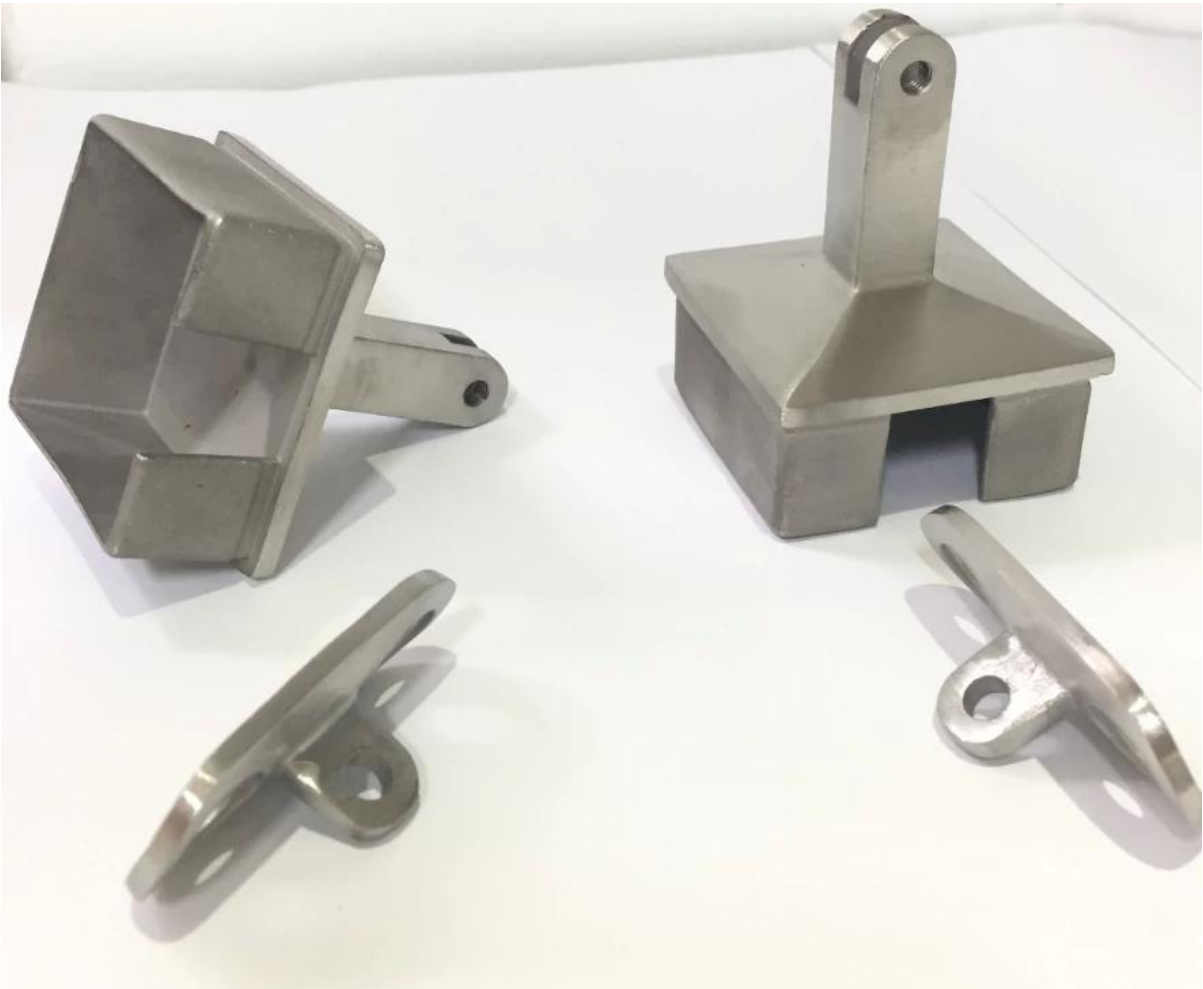

40 x 40mm and 50 x 50mm stainless steel handrail pipe adjustable mounting bracket

Descriptions :

Material: stainless steel 316 or 304

Finish: brushed or polished finish

Fitting for 40 x 40 x 1.5mm wall thickness or 50 x 50 x 1.5mm wall thickness square tube

Sample available

50.0000 DISTANCE

For 40 x 40 x 1.5mm square post model dimensions drawing :

For 50 x 50 x 1.5mm square post dimensions drawing :

Post installed with bracket photos :

[spider balustrade post with adjustable angles stand off glas staircase railing](#)