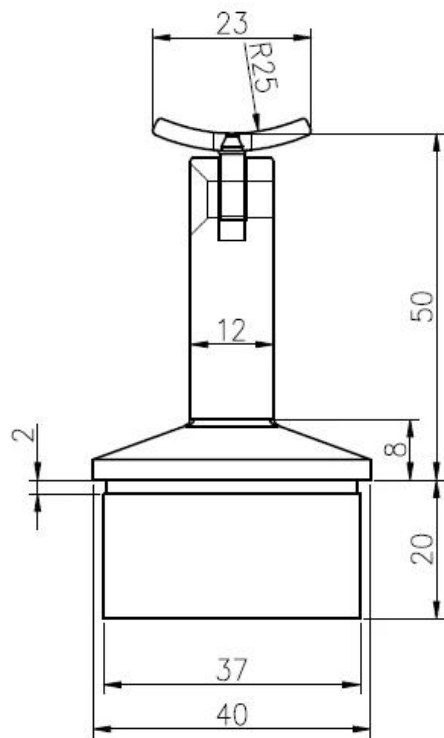

40 x 40mm and 50 x 50mm stainless steel handrail pipe adjustable mounting bracket

Descriptions :

Material: stainless steel 316 or 304

Finish: brushed or polished finish

Fitting for 40 x 40 x 1.5mm wall thickness or 50 x 50 x 1.5mm wall thickness square tube

Sample available

50.0000 DISTANCE

For 40 x 40 x 1.5mm square post model dimensions drawing :

For 50 x 50 x 1.5mm square post dimensions drawing :

Post installed with bracket photos :

[spider balustrade post with adjustable angles stand off glas staircase railing](#)