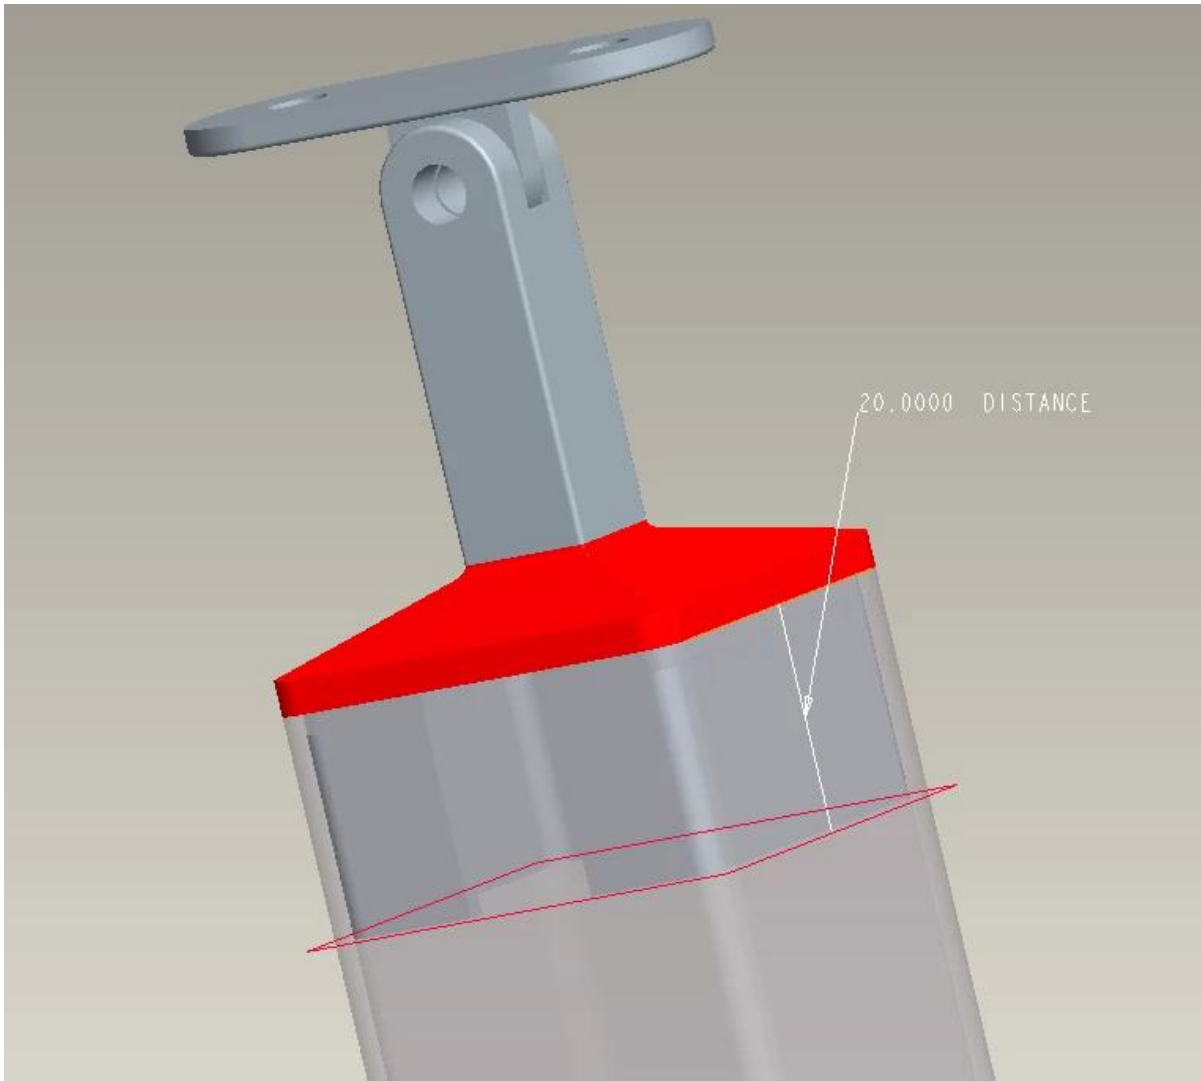

40 x 40mm and 50 x 50mm stainless steel handrail pipe adjustable mounting bracket

Descriptions :

Material: stainless steel 316 or 304

Finish: brushed or polished finish

Fitting for 40 x 40 x 1.5mm wall thickness or 50 x 50 x 1.5mm wall thickness square tube

Sample available

50.0000 DISTANCE

For 40 x 40 x 1.5mm square post model dimensions drawing :

For 50 x 50 x 1.5mm square post dimensions drawing :

Post installed with bracket photos :

[spider balustrade post with adjustable angles stand off glas staircase railing](#)