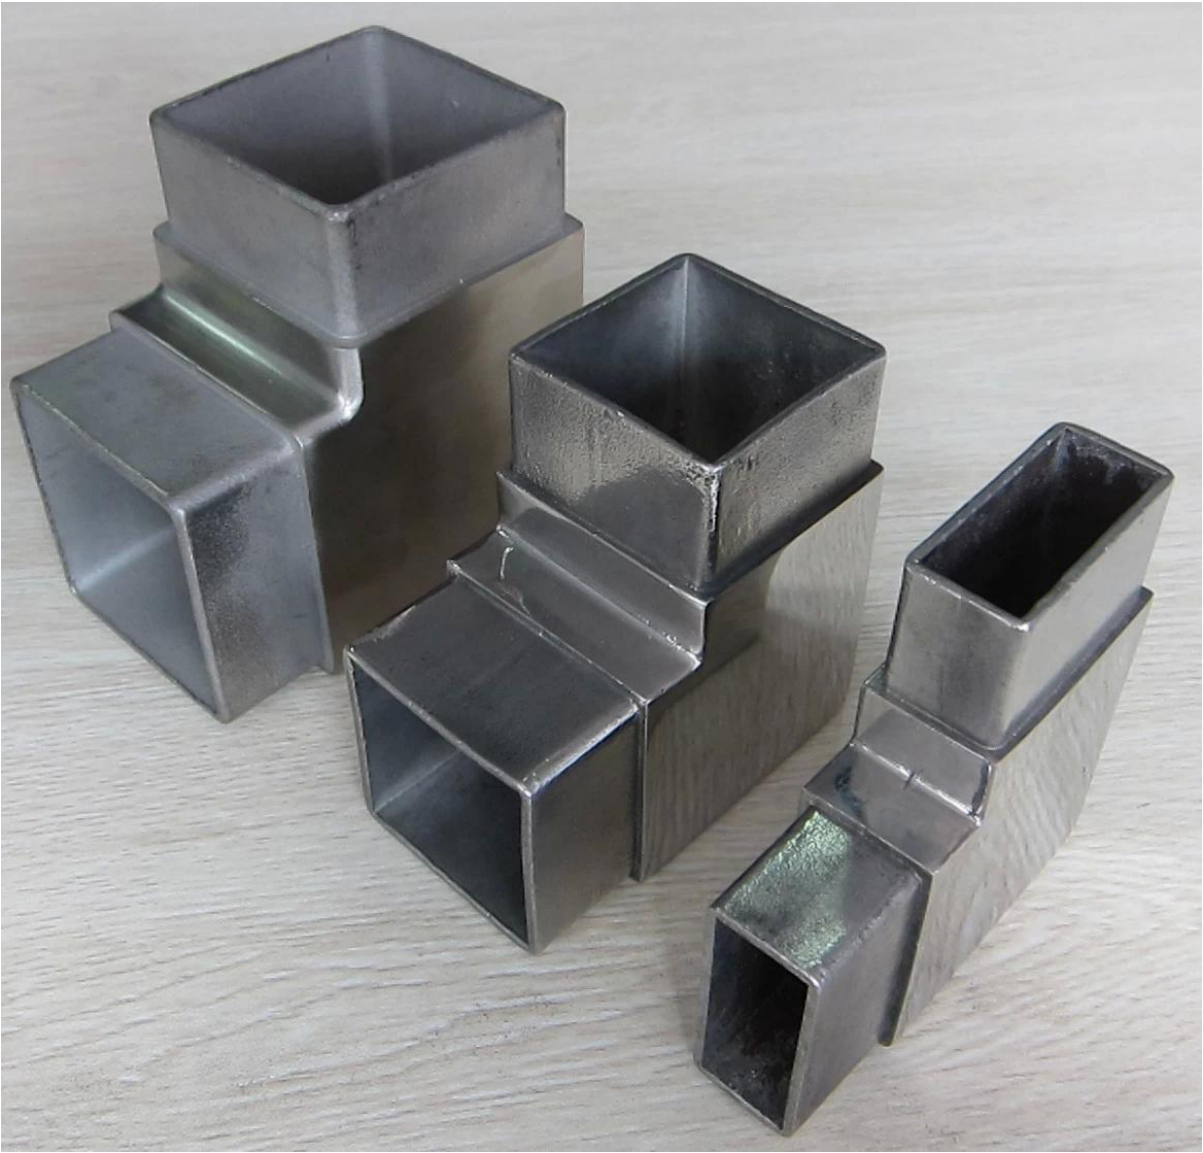

## 1.Description

--50x50x1.5mm square tube connector for stainless steel pipe

--Finish: mirror or satin

--Different size is available ( Please send us drawing and qty to help us quote )

## 2. Product picture

S401

For tube size: 40x40x1.5mm, 50x50x1.5mm, 40x20x1.5mm

S402  
For tube size: 40x40x1.5mm  
Weight: 371g/pc

S403  
For tube size: 40x40x1.5mm  
Weight: 375g/pc

S404  
For tube size: 40x40x1.5mm  
Weight: 385g/pc

S405  
For tube size: 40x40x1.5mm  
Weight: 450g/pc

3.Details

Item Name: big size square tube connector

For pipe size: 100\*100\*6mm

Material: stainless steel 304 /316

Function: to connect tubes from different ways.