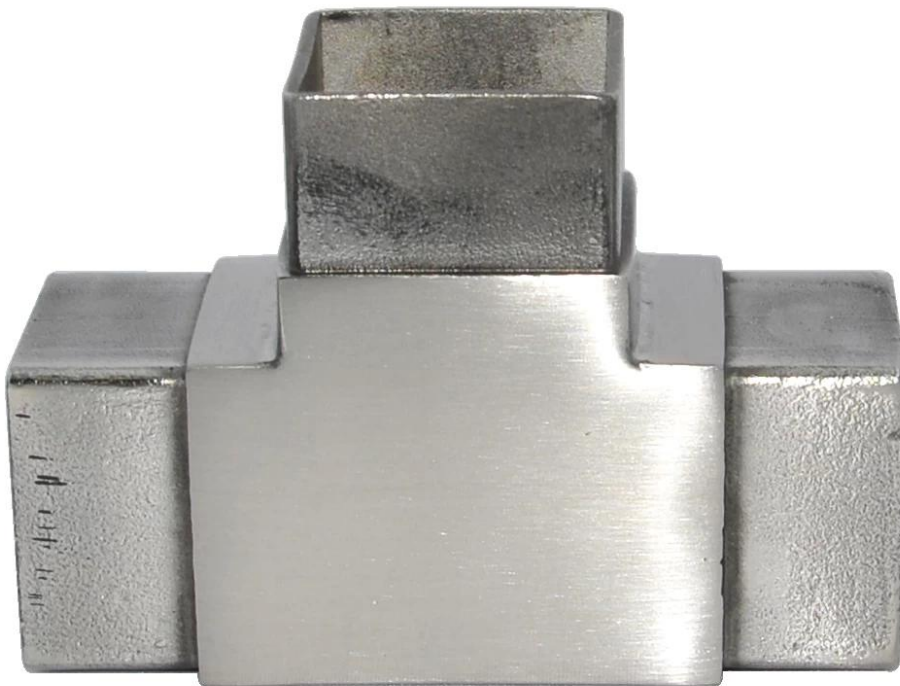

## 1.Description

--50x50x1.5mm square tube connector for stainless steel pipe

--Finish: mirror or satin

--Different size is available ( Please send us drawing and qty to help us quote )

## 2. Product picture

S401

For tube size: 40x40x1.5mm, 50x50x1.5mm, 40x20x1.5mm

S402  
For tube size: 40x40x1.5mm  
Weight: 371g/pc

S403  
For tube size: 40x40x1.5mm  
Weight: 375g/pc

S404  
For tube size: 40x40x1.5mm  
Weight: 385g/pc

S405  
For tube size: 40x40x1.5mm  
Weight: 450g/pc

3.Details

Item Name: big size square tube connector

For pipe size: 100\*100\*6mm

Material: stainless steel 304 /316

Function: to connect tubes from different ways.