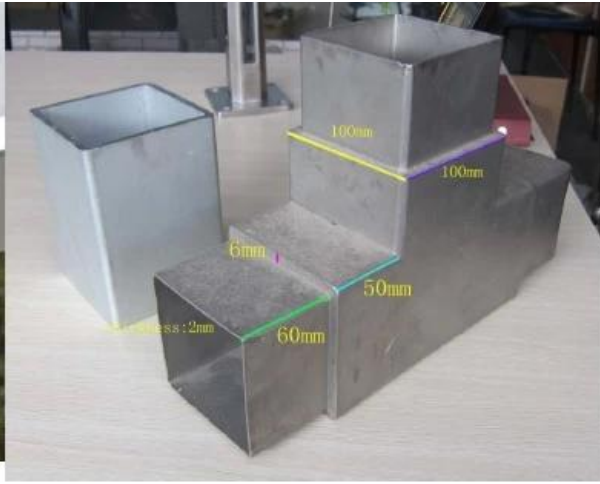

## 1.Description

--50x50x1.5mm square tube connector for stainless steel pipe

--Finish: mirror or satin

--Different size is available ( Please send us drawing and qty to help us quote )

## 2. Product picture

S401

For tube size: 40x40x1.5mm, 50x50x1.5mm, 40x20x1.5mm

S402  
For tube size: 40x40x1.5mm  
Weight: 371g/pc

S403  
For tube size: 40x40x1.5mm  
Weight: 375g/pc

S404  
For tube size: 40x40x1.5mm  
Weight: 385g/pc

S405  
For tube size: 40x40x1.5mm  
Weight: 450g/pc

3.Details

Item Name: big size square tube connector

For pipe size: 100\*100\*6mm

Material: stainless steel 304 /316

Function: to connect tubes from different ways.