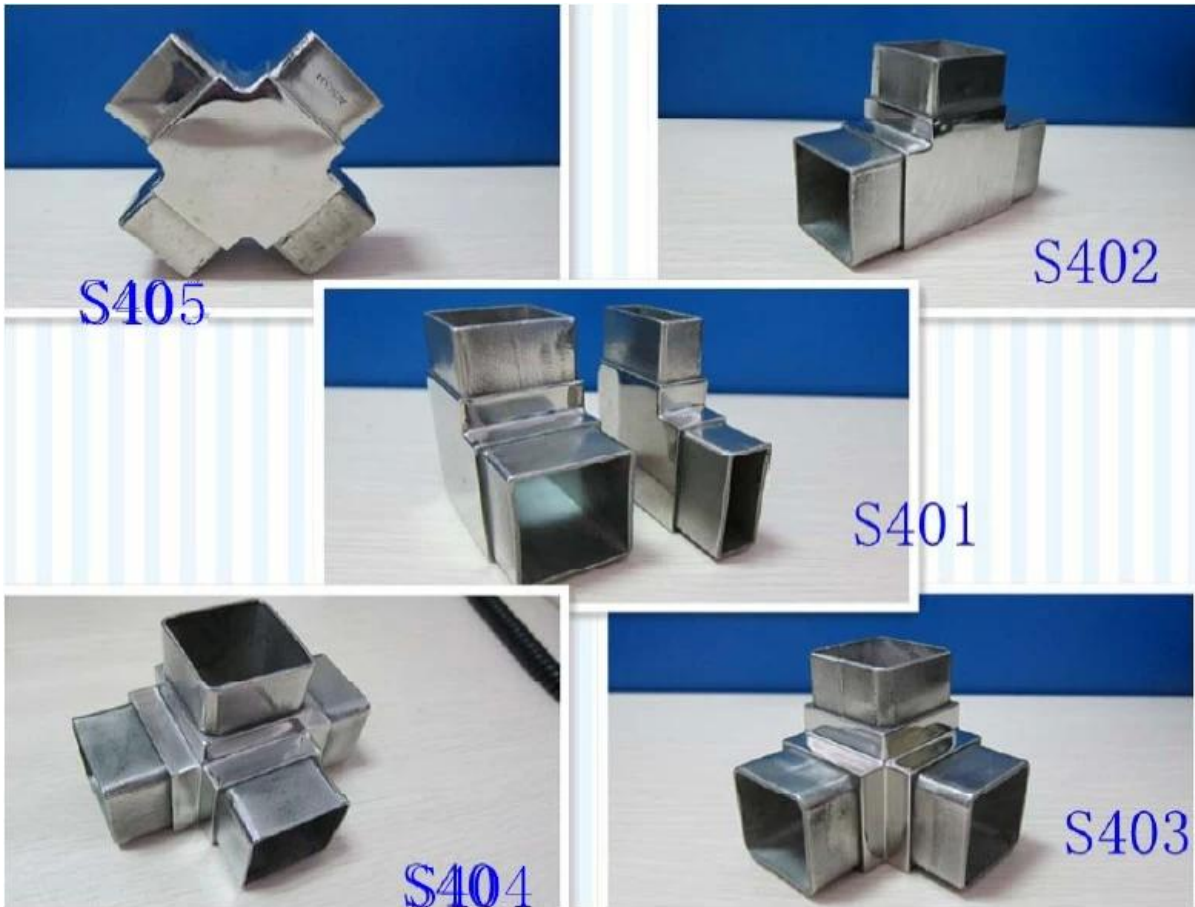

## 1.Description

--50x50x1.5mm square tube connector for stainless steel pipe

--Finish: mirror or satin

--Different size is available ( Please send us drawing and qty to help us quote )

## 2. Product picture

S401

For tube size: 40x40x1.5mm, 50x50x1.5mm, 40x20x1.5mm

S402  
For tube size: 40x40x1.5mm  
Weight: 371g/pc

S403  
For tube size: 40x40x1.5mm  
Weight: 375g/pc

S404  
For tube size: 40x40x1.5mm  
Weight: 385g/pc

S405  
For tube size: 40x40x1.5mm  
Weight: 450g/pc

3.Details

Item Name: big size square tube connector

For pipe size: 100\*100\*6mm

Material: stainless steel 304 /316

Function: to connect tubes from different ways.