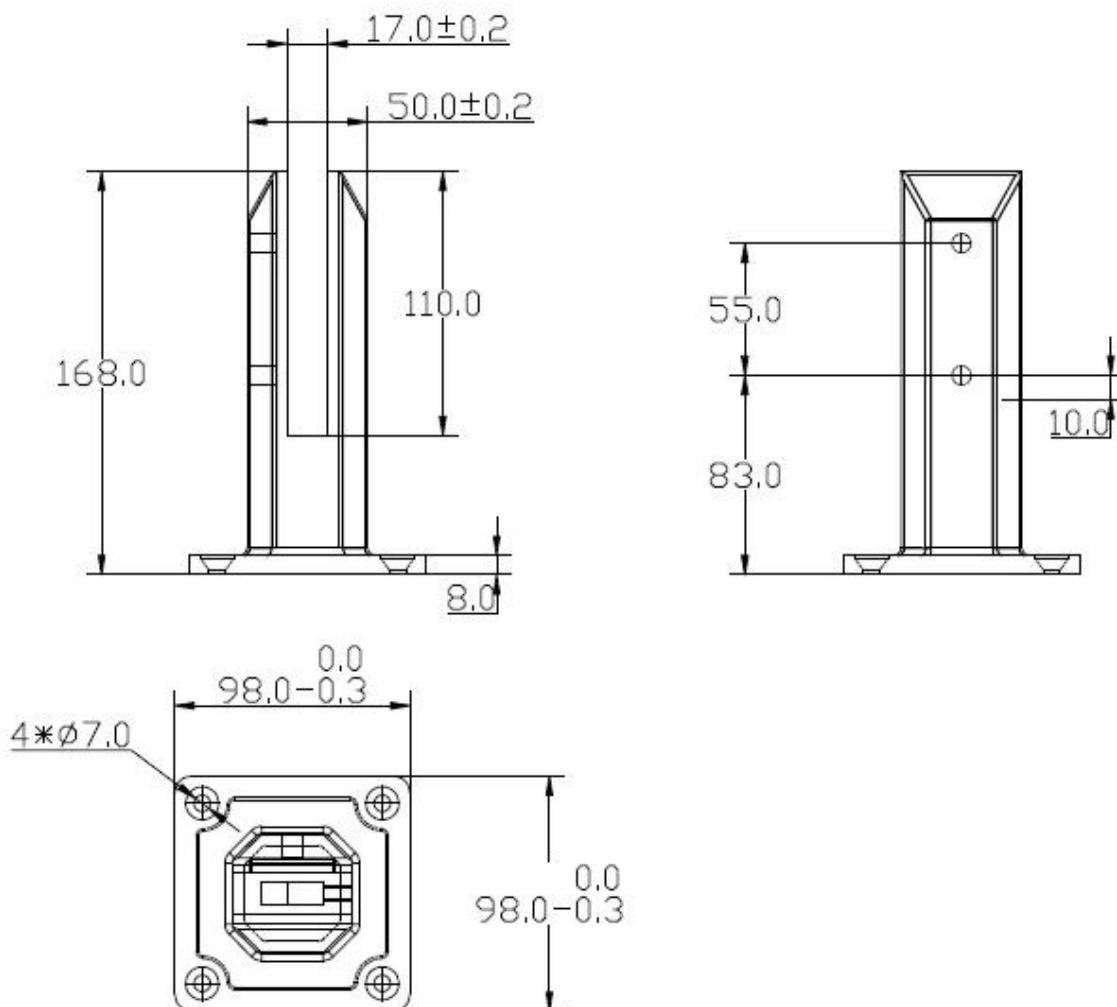

5 stars quality Stainless steel glass spigot for 10-13 glass

Most common glass spigot are SBM and RBM.

Here are the details of SBM

For glass thickness 8-12mm

Height: 168mm

Width of body: 50mm

Width of base: 98mm