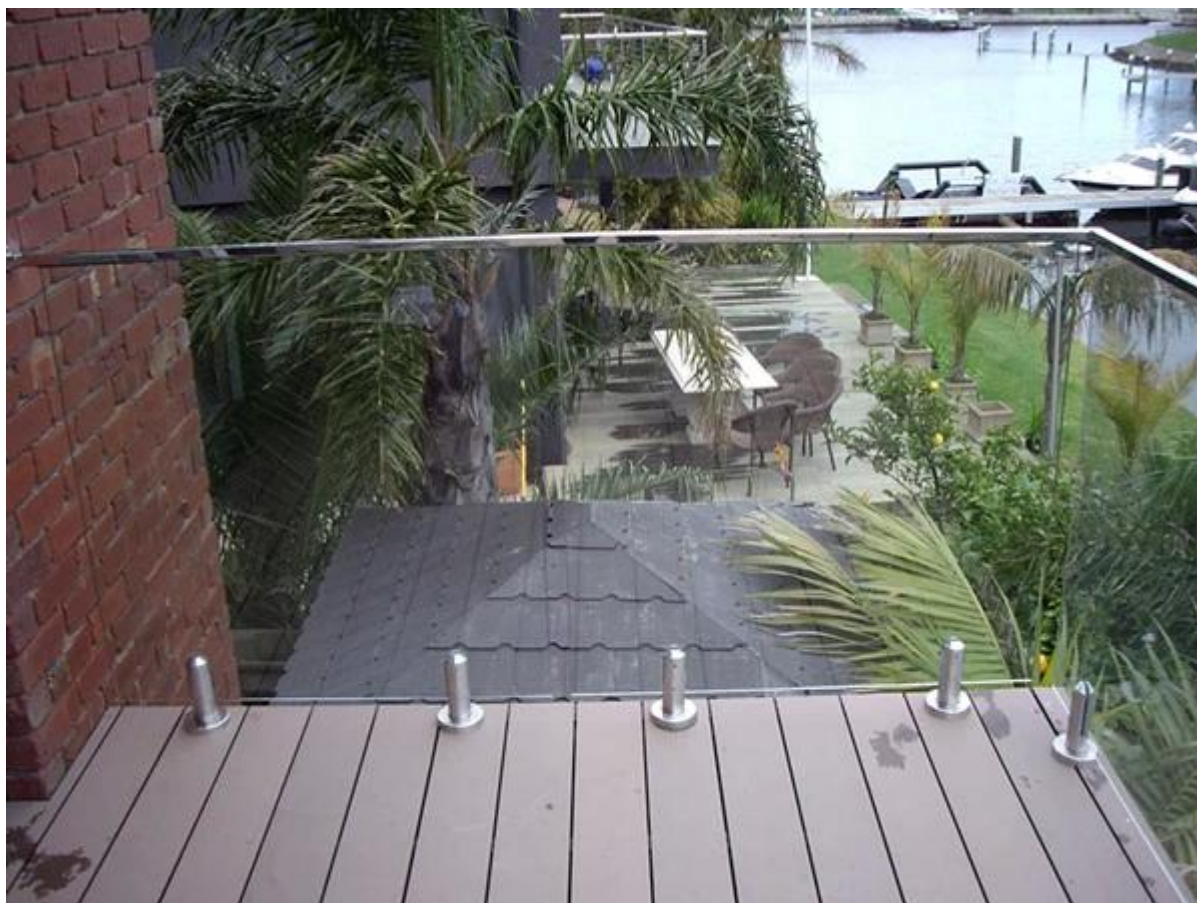

Contact details:

Claire: sales05@launch-china.cn

WhatsApp/wechat/facebook/tell: 0086 13129593615