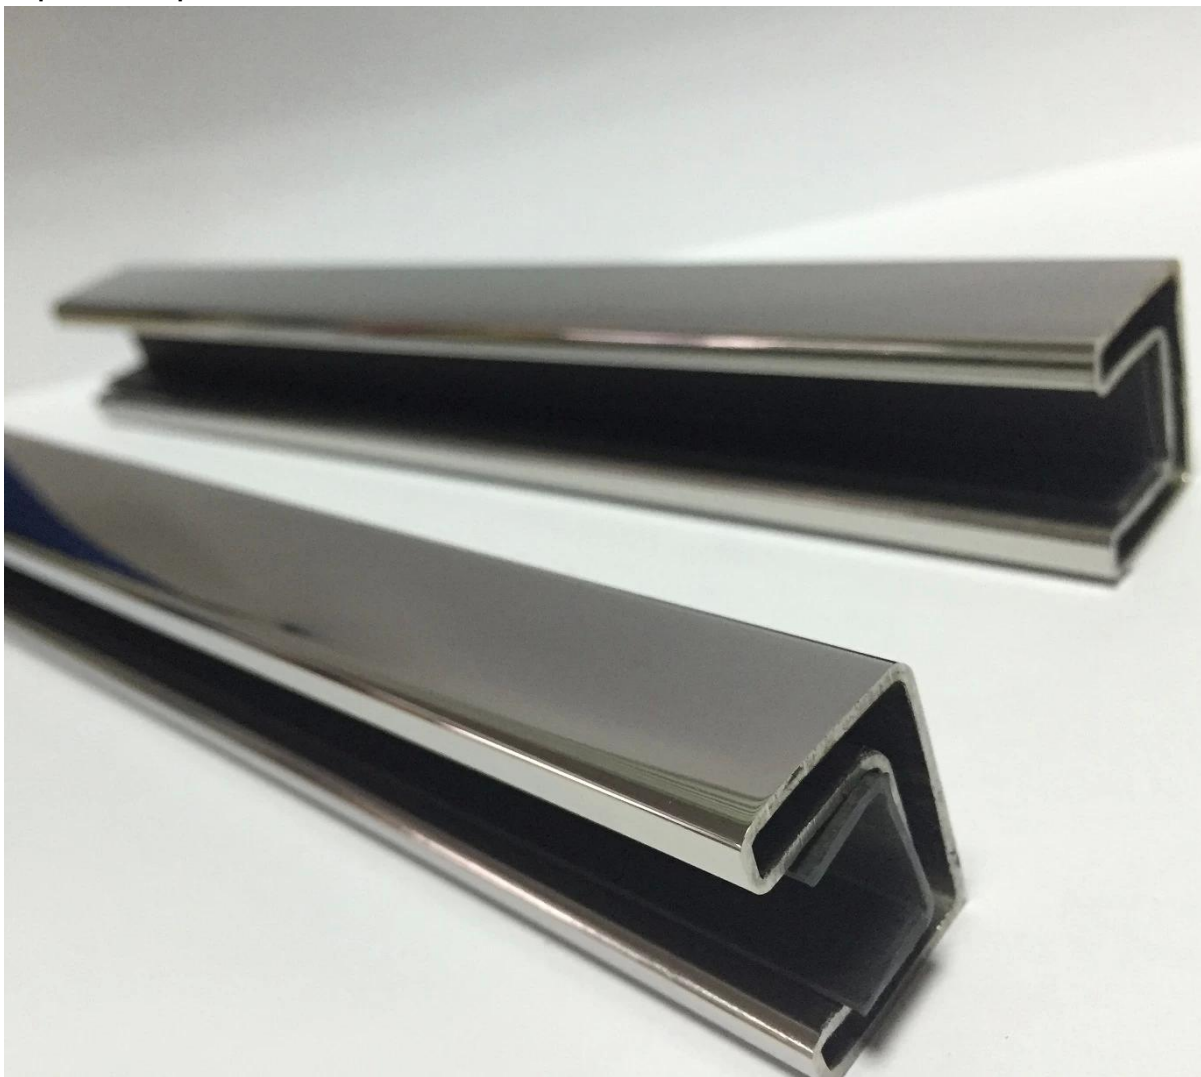

5.8 meter stainless steel top handrail

1. product description

item name: top handrail

material: stainless steel 316/316L

finish: mirror or satin

dimension: round top rail: dia 25.4mm, groove 14*14mm

square top rail: 20*25mm, groove 14*14mm

5.8 meter per length

for 12mm glass

rail fittings: 180 degree connector, 90 degree connector,
wall to rail connector, end cap

2. product show

round top rail

fittings

square top rail

fittings