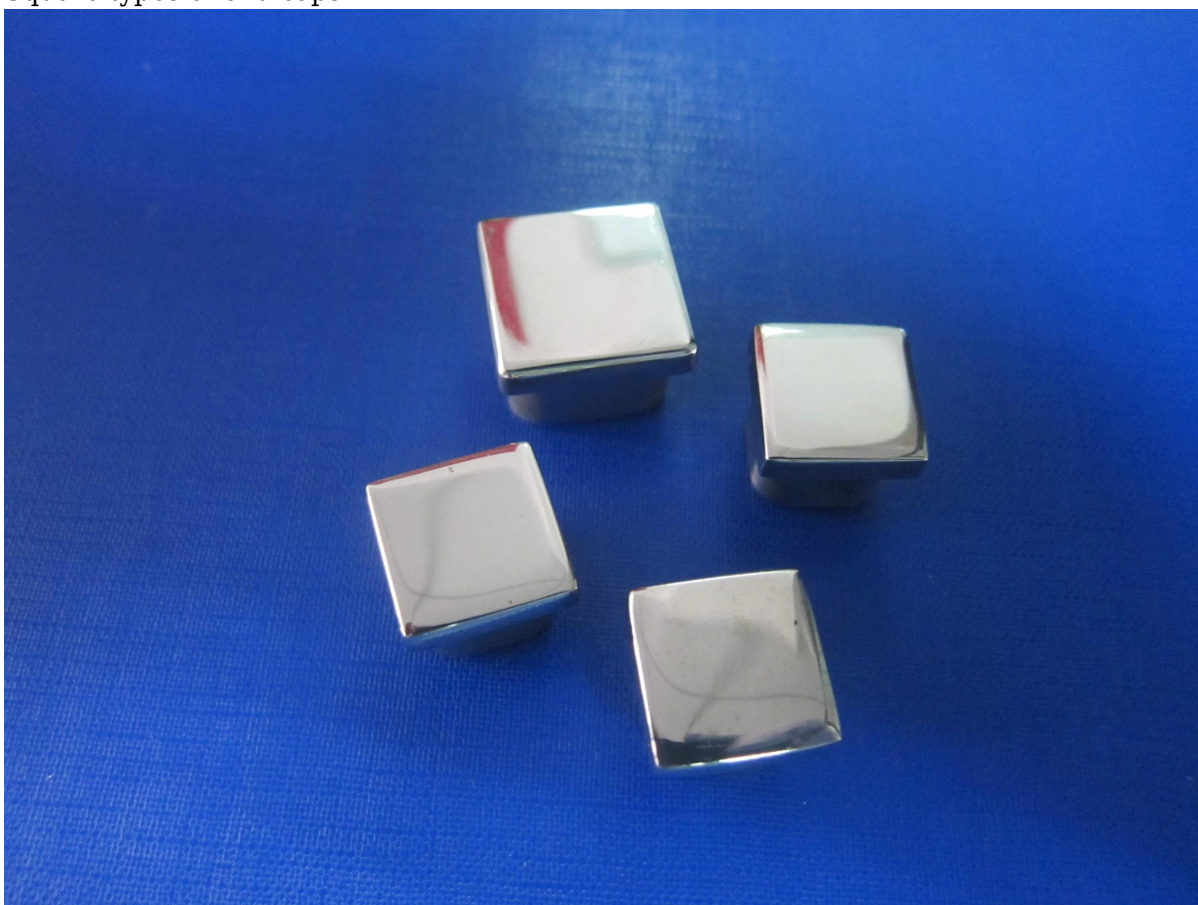

50.8mm flat end cap stainless steel 304/316 , used on top of railing posts.

1. Specs for 50.8mm flat end cap stainless steel .

- Material 304/316 SS
- polished or brushed
- flat type end cap
- for 50.8\*1.5mm stainless steel tube
- Model No.: LCH-209 /50.8

2. Photos for 50.8mm flat end cap stainless steel

LCH-209

Square types of end caps

3. Packing photos for 50.8mm flat end cap stainless steel

Feel free to contact us to get more info. and price quotes for 50.8mm flat end cap stainless steel .