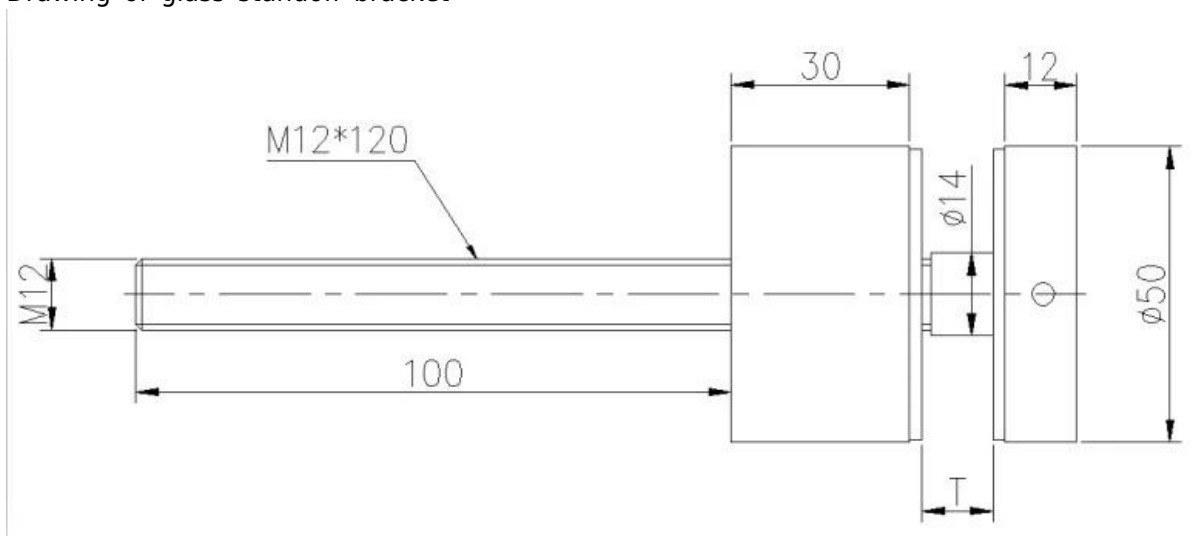

Drawing of glass standoff bracket-

Glass standoff bracket for glass balcony railings-