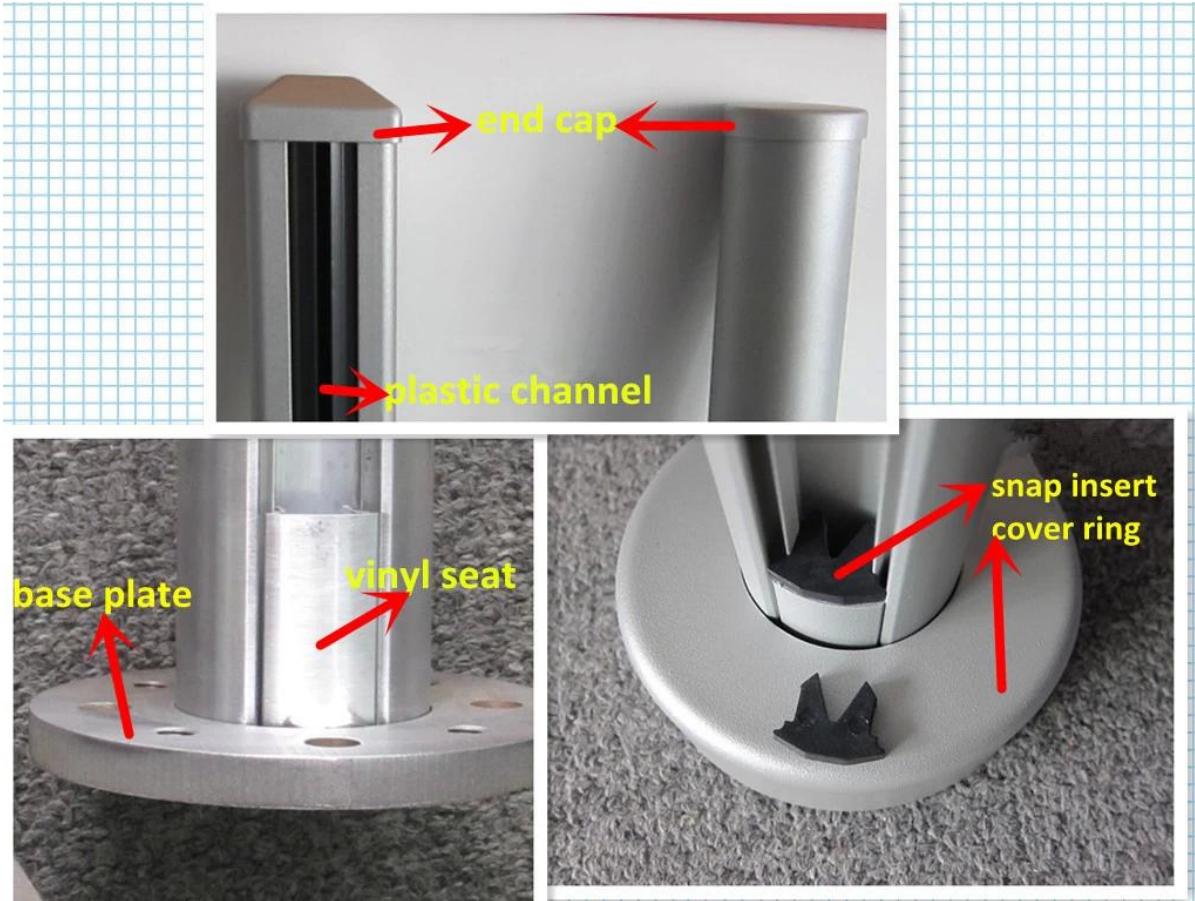

## 6063/6061 T5 aluminum railing post

post height: 1265mm and 1400mm for base plate type, or 1800mm inground type;

Accessories: cap, base and cover, snap insert, rubber slot;

finish: powder coating RAL color /anodising;

dimension: square type:50\*50\*3mm and round type diameter 50mm\*3mm;

used for balcony and pool fencing, indoor or outdoor;

**Square and round aluminum post;**

Round post with rubber slot/channel, with 3mm thickness;

**Different ways post;**

**Square aluminum post;**

Accessories:

**Project:**

Glass balcony design 10-12mm tempered glass railing with aluminum post;