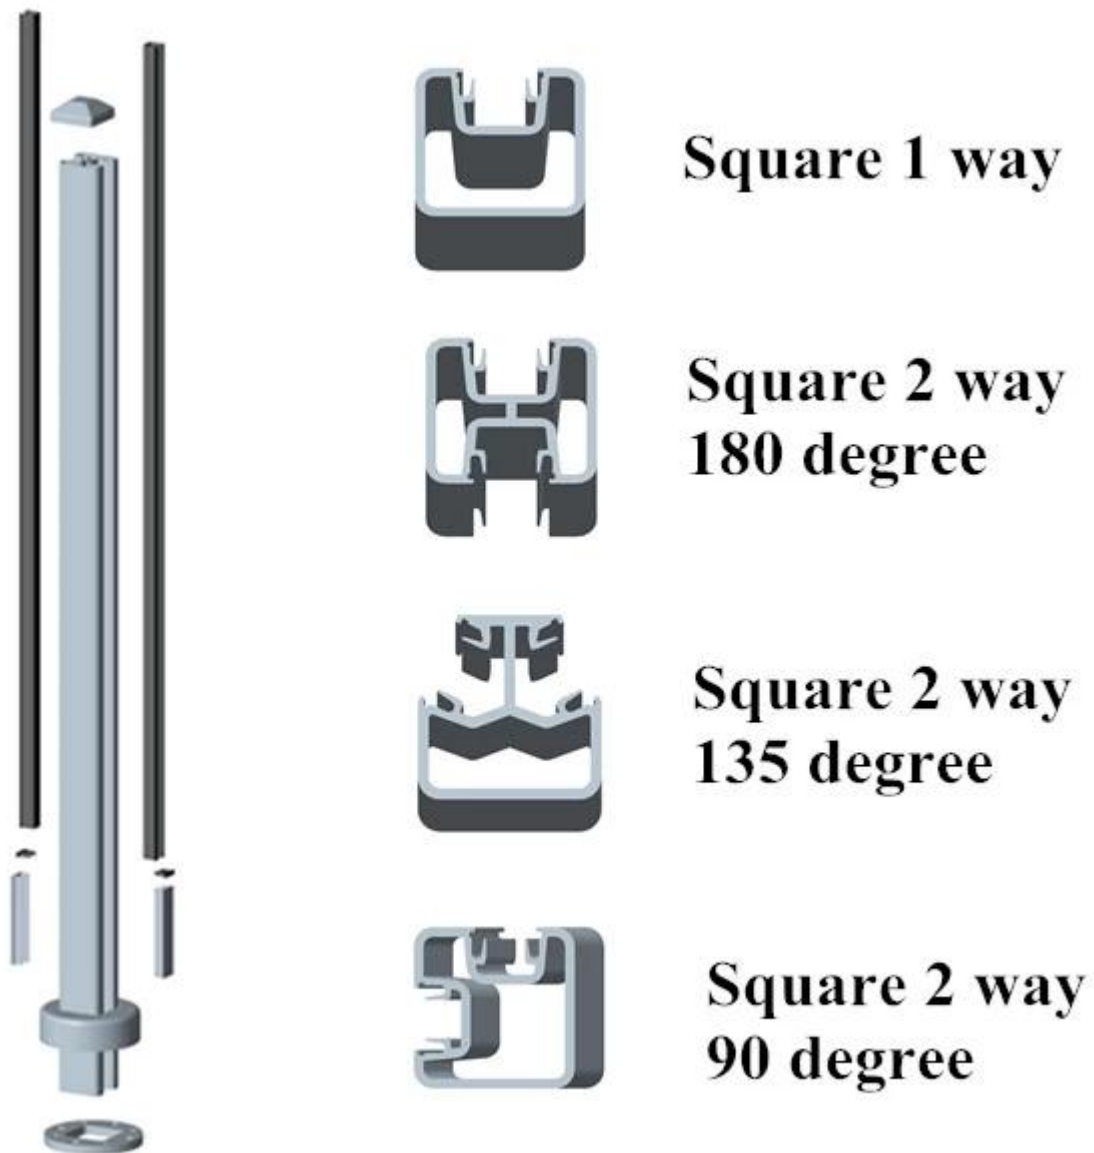

6063 T5 aluminum post for balcony design

Aluminum glass railing post

Extrusion 6063 T5;

Size: 50mm with 3mm thickness;

Height: cut to size, currently 1265mm, 1400mm, 1800mm;

Glass thickness: 10mm, 11.76mm, 12mm;

Accessories: top cap, bottom cover, glass seat, plastic slot for glass;

See more details pictures as below:

Square aluminum post types of ways;

Round aluminum post types of ways

Round 1 way

**Round 2 way
180 degree**

**Round 2 way
135 degree**

**Round 2 way
90 degree**

Post with plastic slot;

AL-SP02/90

Post design silver grey color;

Black powder coating;

Balcony, deck glass railing design:

Aluminum post for glass railing, a modern and durable design for home installation and commercial use, both for indoor and outdoor. It provides you a clear view and keeps the danger away from outside.