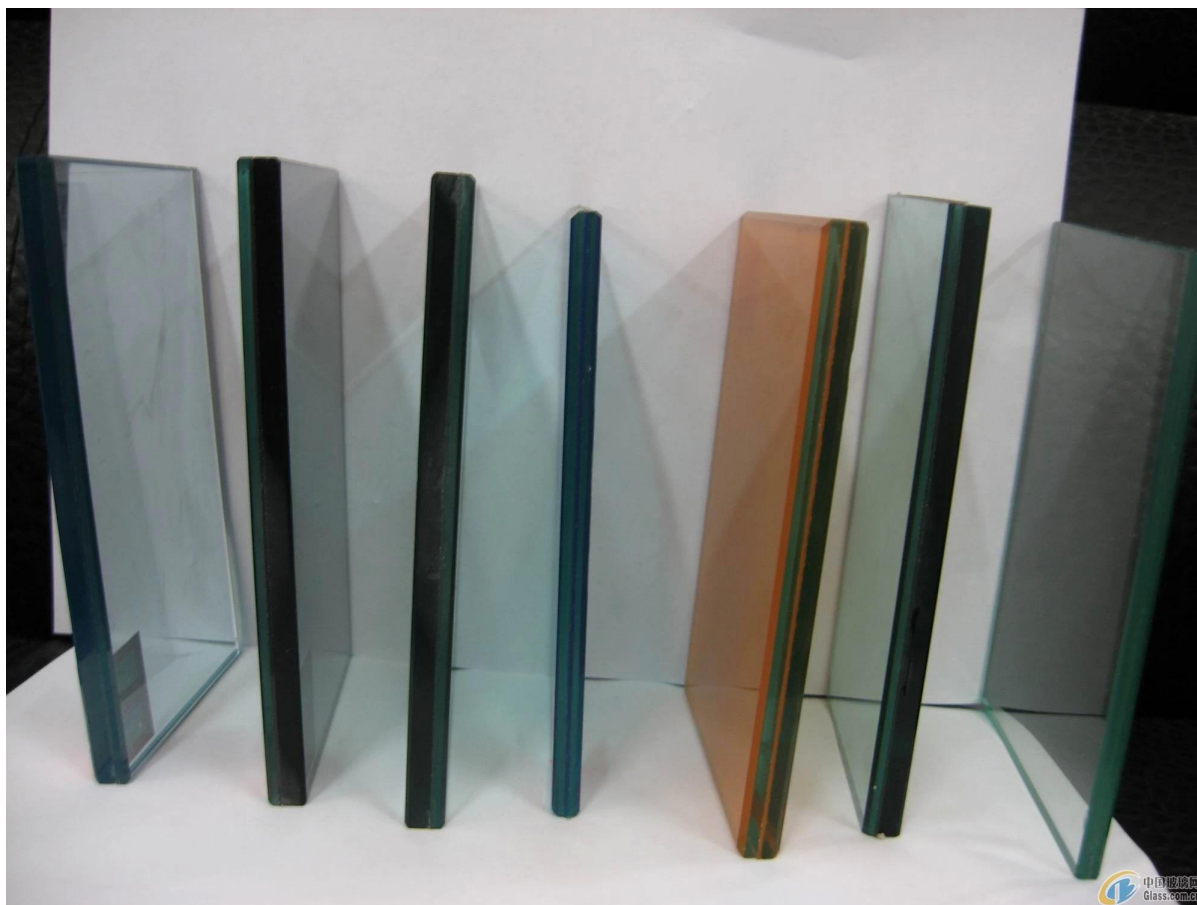

8-15mm thickness ultra clear tempered glass for glass railings , glass doors and windows

Specifications for ultra clear tempered glass

- Ultra clear tempered glass thickness can be from 5mm to 19mm
-
- single sheet clear tempered glass , or laminated tempered glass
-
- glass size within 1220*2440mm , we manufacture glass as per dimensions , we do n't stock glass panels
-
- Production time 7 days
-
- MOQ 10 pcs

Certificates for ultra clear tempered glass panels

1. CCC certificate '
2. CE certifacate complianity with European standard
3. SGCC certificate for USA standard

Ultra clear tempered glass photos

clear tempered glass with safety edges and round corners

laminated clear tempered glass

tempered glass with white lamination -

tinted tempered glass panels -

Clear tempered glass panels for glass railings-