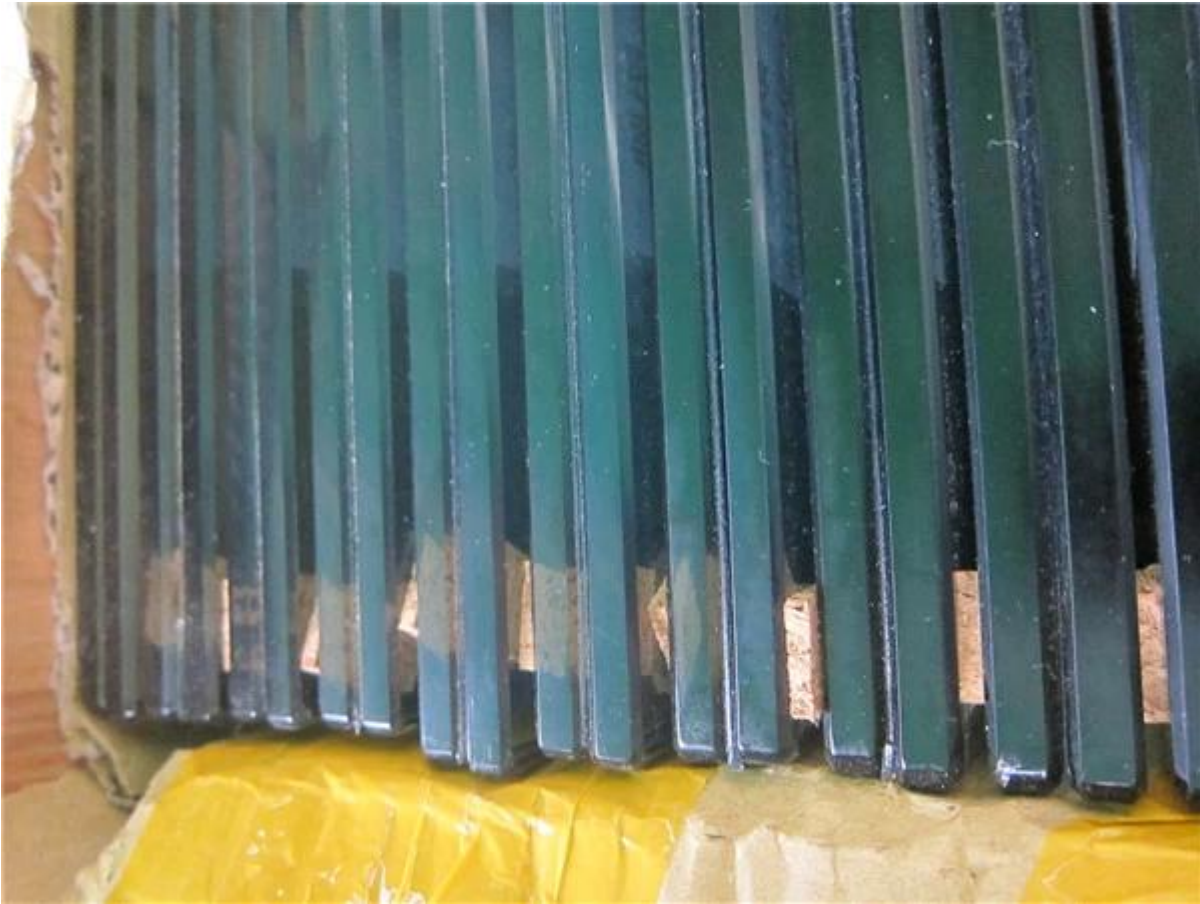

8-15mm thickness ultra clear tempered glass for glass railings , glass doors and windows

Specifications for ultra clear tempered glass

- Ultra clear tempered glass thickness can be from 5mm to 19mm
-
- single sheet clear tempered glass , or laminated tempered glass
-
- glass size within 1220*2440mm , we manufacture glass as per dimensions , we do n't stock glass panels
-
- Production time 7 days
-
- MOQ 10 pcs

Certificates for ultra clear tempered glass panels

1. CCC certificate '
2. CE certifacate complianity with European standard
3. SGCC certificate for USA standard

Ultra clear tempered glass photos

clear tempered glass with safety edges and round corners

laminated clear tempered glass

tempered glass with white lamination -

tinted tempered glass panels -

Clear tempered glass panels for glass railings-