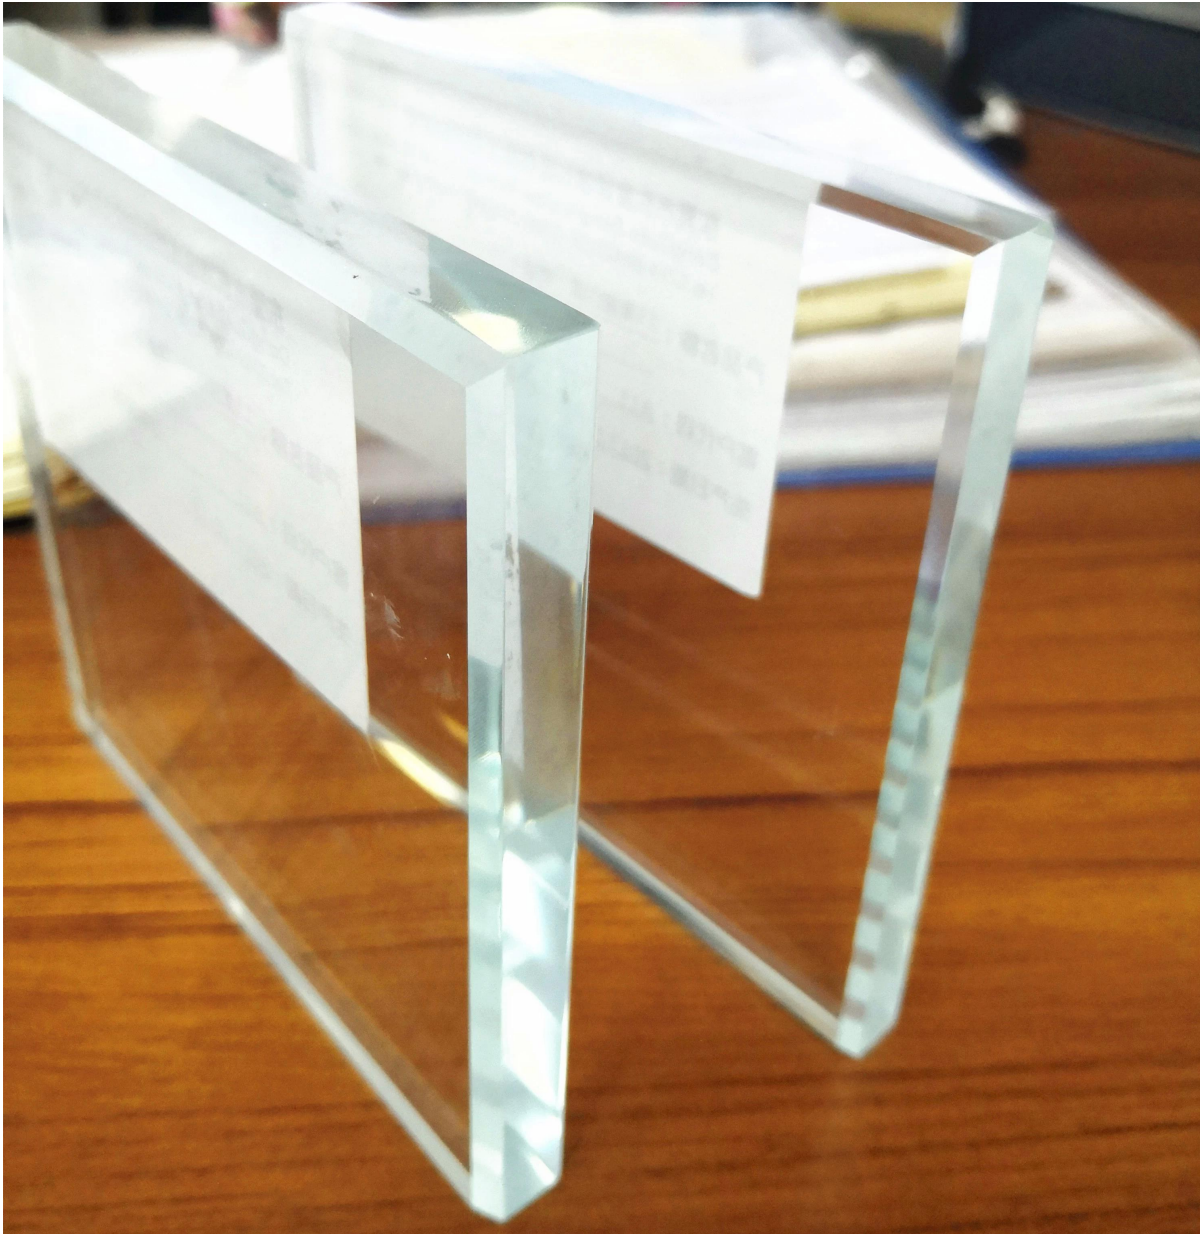

8-15mm thickness ultra clear tempered glass for glass railings , glass doors and windows

Specifications for ultra clear tempered glass

- Ultra clear tempered glass thickness can be from 5mm to 19mm
-
- single sheet clear tempered glass , or laminated tempered glass
-
- glass size within 1220*2440mm , we manufacture glass as per dimensions , we do n't stock glass panels
-
- Production time 7 days
-
- MOQ 10 pcs

Certificates for ultra clear tempered glass panels

1. CCC certificate '
2. CE certifacate complianity with European standard
3. SGCC certificate for USA standard

Ultra clear tempered glass photos

clear tempered glass with safety edges and round corners

laminated clear tempered glass

tempered glass with white lamination -

tinted tempered glass panels -

Clear tempered glass panels for glass railings-