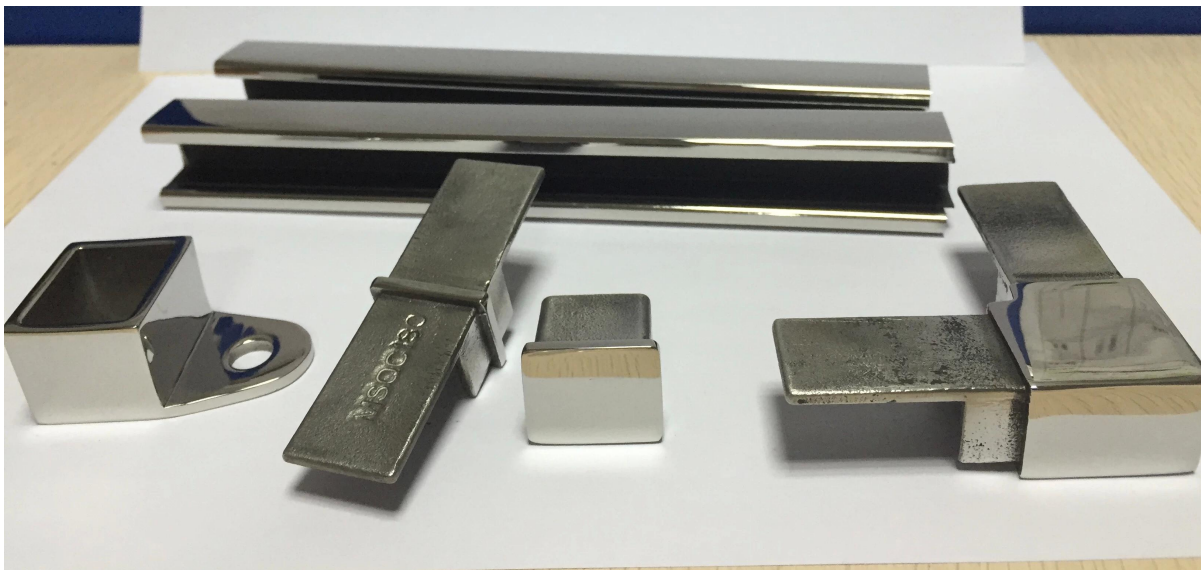

Square slot handrail series

Project photos :

1. House plans house stainless steel handrail slot tube indoor glass railings: