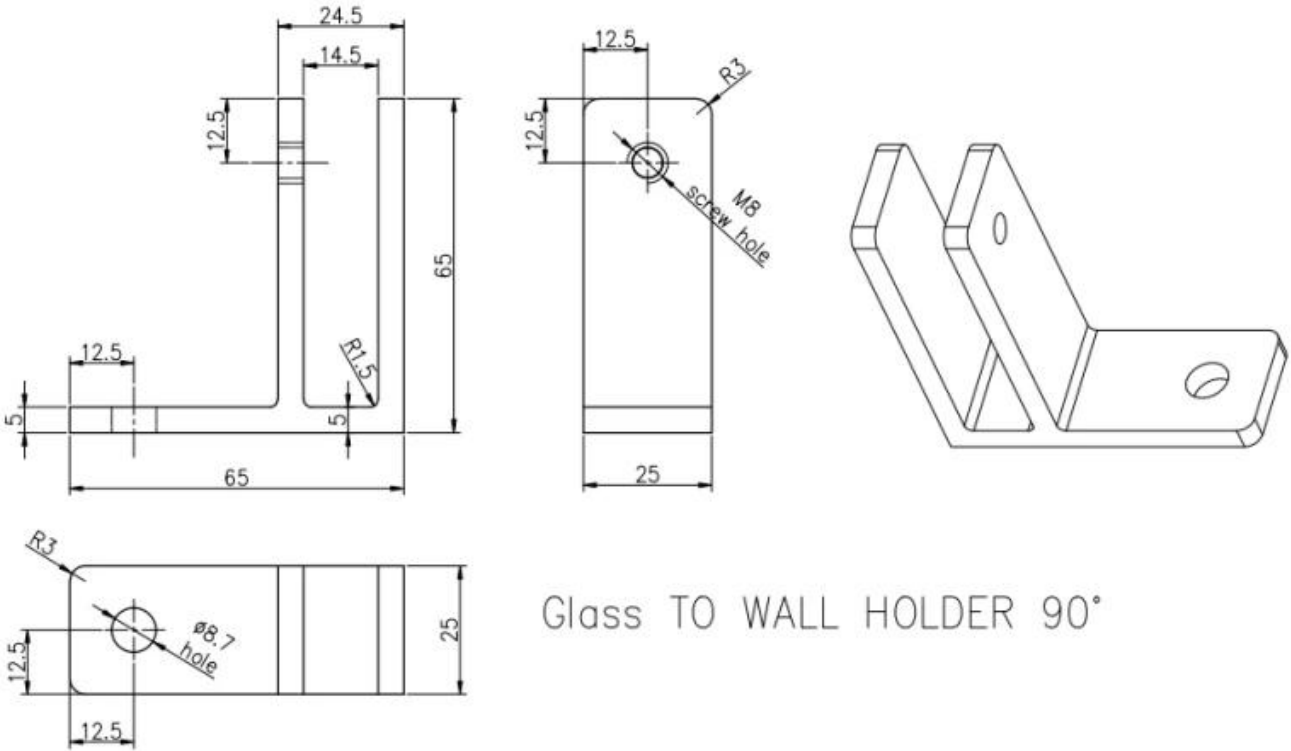

Glass spigot with top glass clamp to build the glass railing

Product show

180° glass to glass clamp

90° glass to glass clamp

90° glass to wall clamp

Matte black surface

Satin brushed surface

Technical drawing

Glass TO WALL HOLDER 90°

Mass production

Other related glass clamps

G102

G103/G104

G105

G108R

PV-90