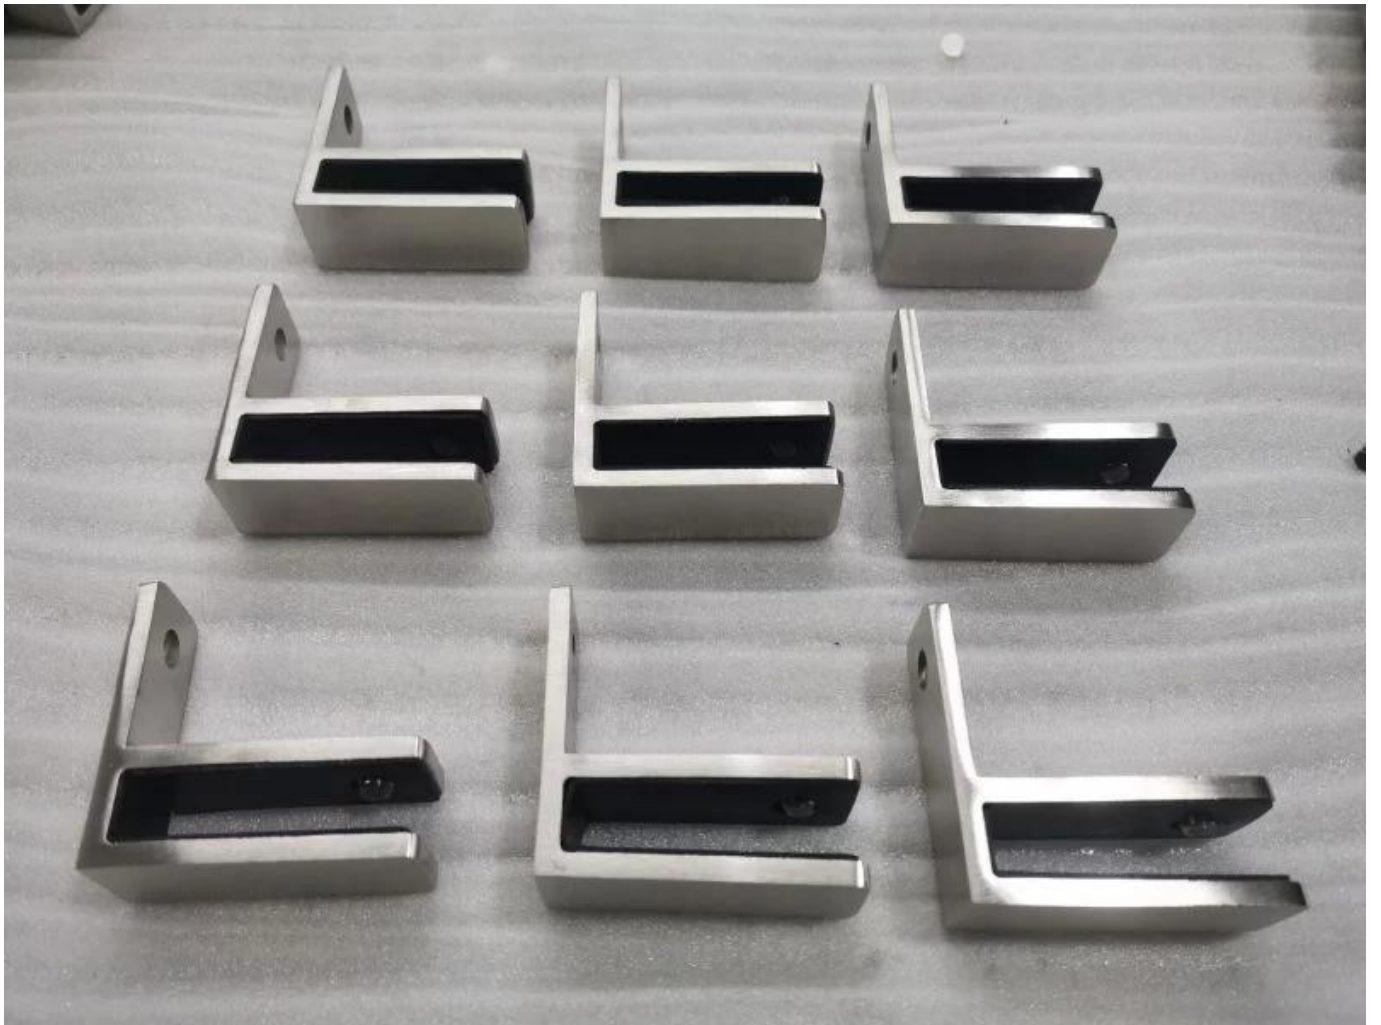

Glass spigot with top glass clamp to build the glass railing

Product show

180° glass to glass clamp

90° glass to glass clamp

90° glass to wall clamp

Matte black surface

Satin brushed surface

Technical drawing

Glass TO WALL HOLDER 90°

Mass production

Other related glass clamps

G102

G103/G104

G105

G108R

PV-90