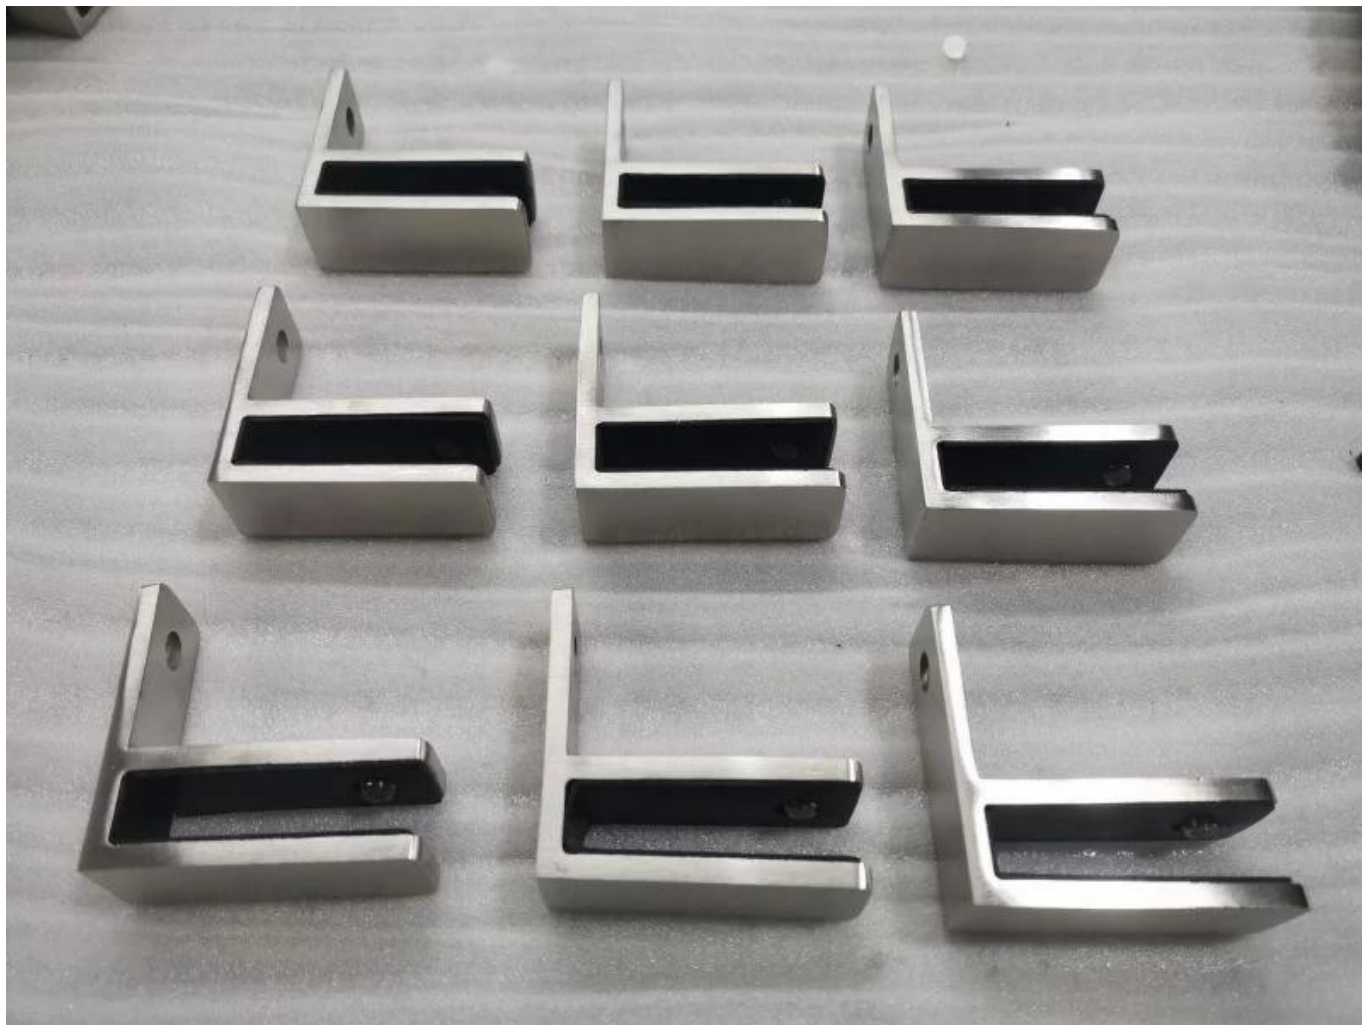

## Product show

Matte black surface

Satin brushed surface

Technical drawing

Glass TO WALL HOLDER 90°

Mass production

Other related glass clamps

**G102**

**G103/G104**

**G105**

**G108R**

**PV-90**

**CB-180**

**BC-60**

**BC-80x35**

**CB-90**