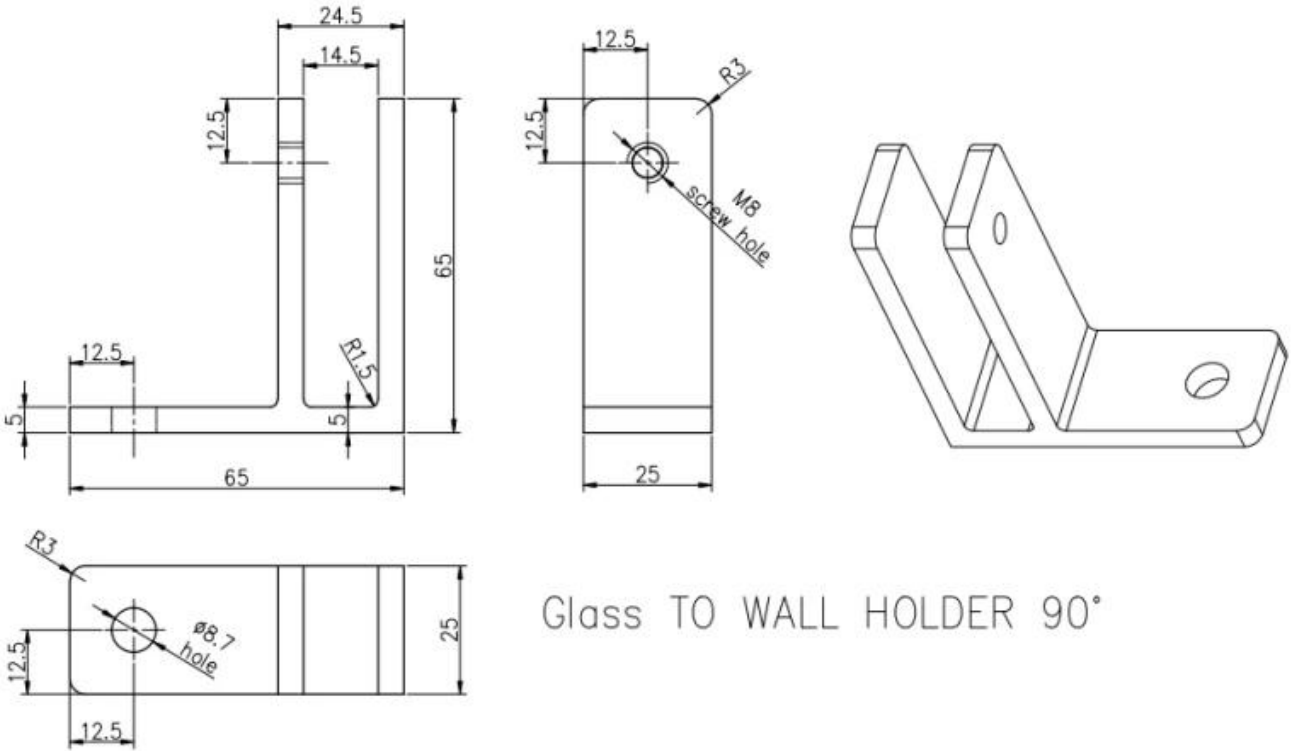

## Product show

Matte black surface

Satin brushed surface

Technical drawing

Glass TO WALL HOLDER 90°

Mass production

Other related glass clamps

**G102**

**G103/G104**

**G105**

**G108R**

**PV-90**

**CB-180**

**BC-60**

**BC-80x35**

**CB-90**