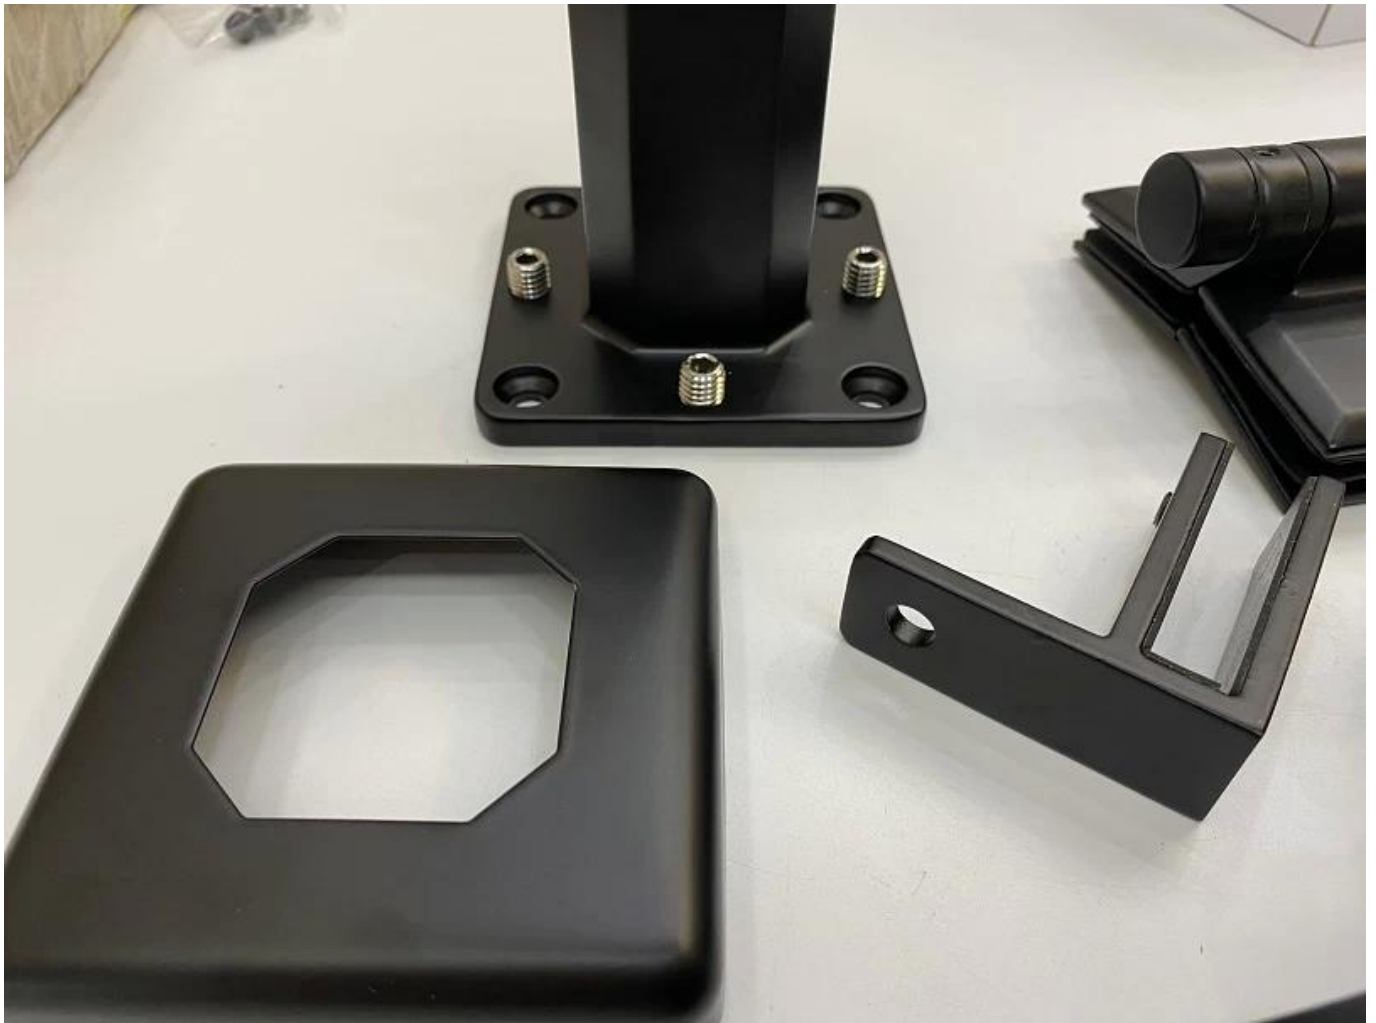

Clear photos for the surface treatment: