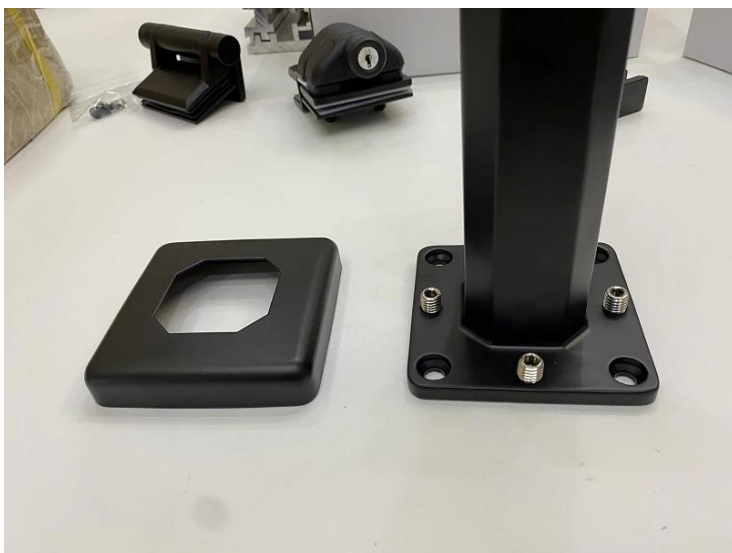

Glass Railing Spigot: