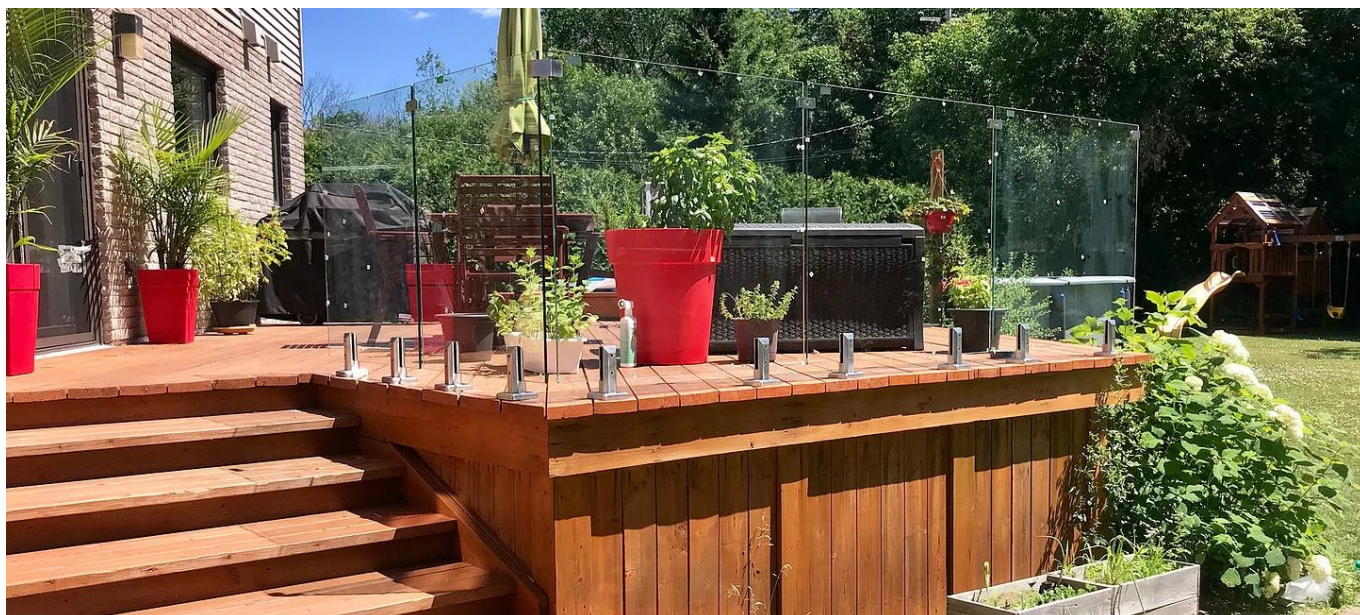

Welcome to contact us for more information:
Eve
Email: sales03@launch-china.cn
HP/WhatsApp: +8613686807796