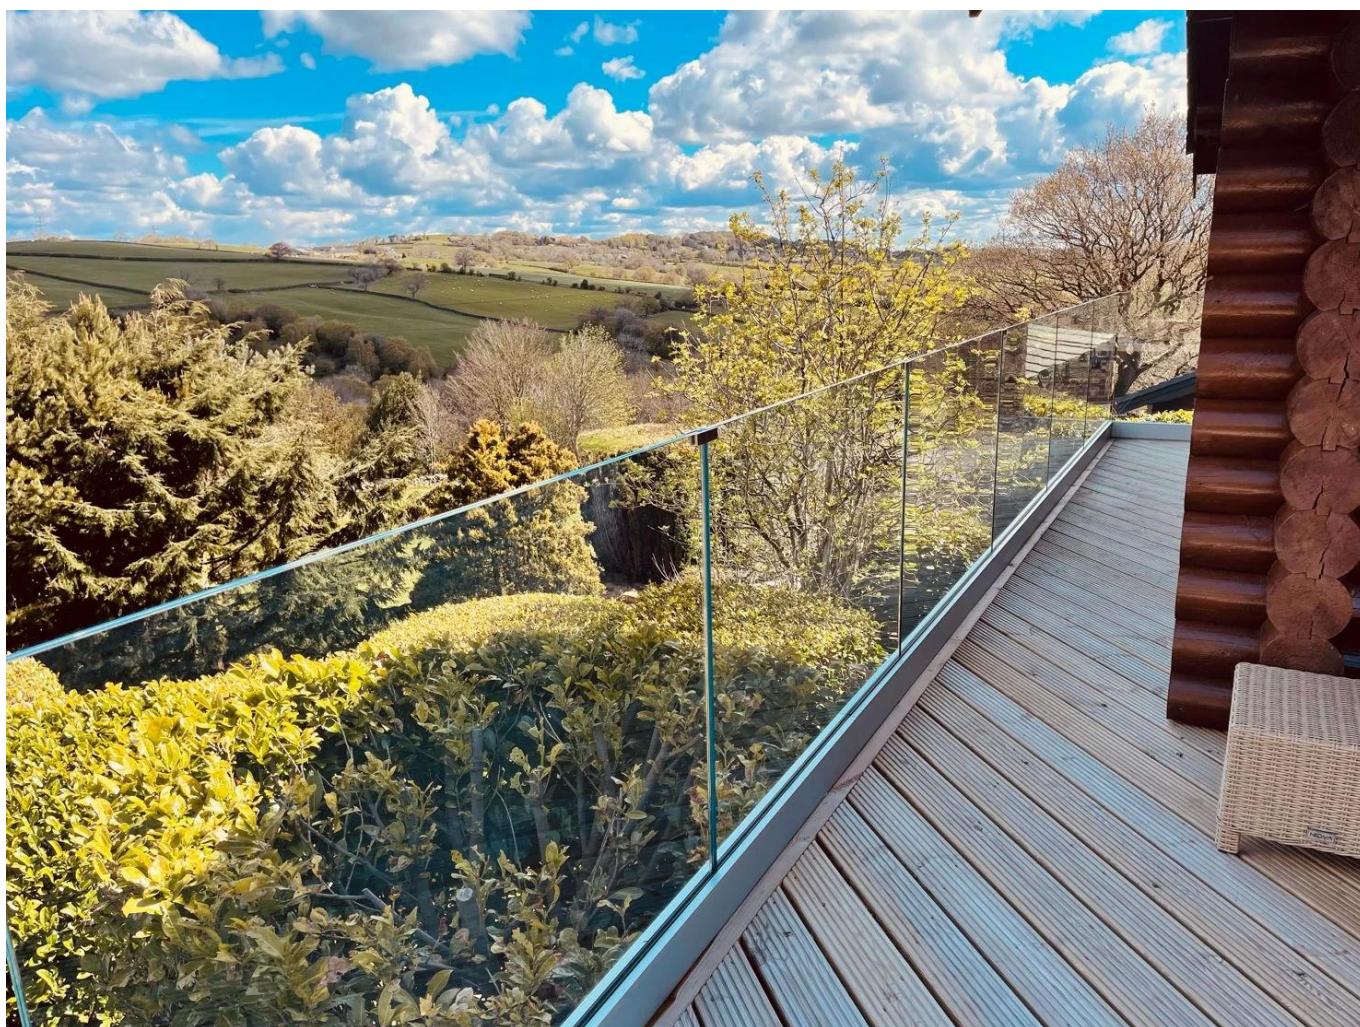

Description:

Even without a top rail or glass cap, you can maintain alignment and add strength to your glass railing system with the Glass Panel Stabilizers.

Mounted along the mid-top area of the glass panels, each sleek stabilizer holds adjacent glass panels in place.

Made of virtually corrosion-proof 316 stainless steel, Glass Panel Stabilizers are perfect for interior and exterior projects.

From 45 to 180 degrees, there are options for every angle in your railing configuration. Select the styles you need to make the perfect finishing touch to your modern glass railing project