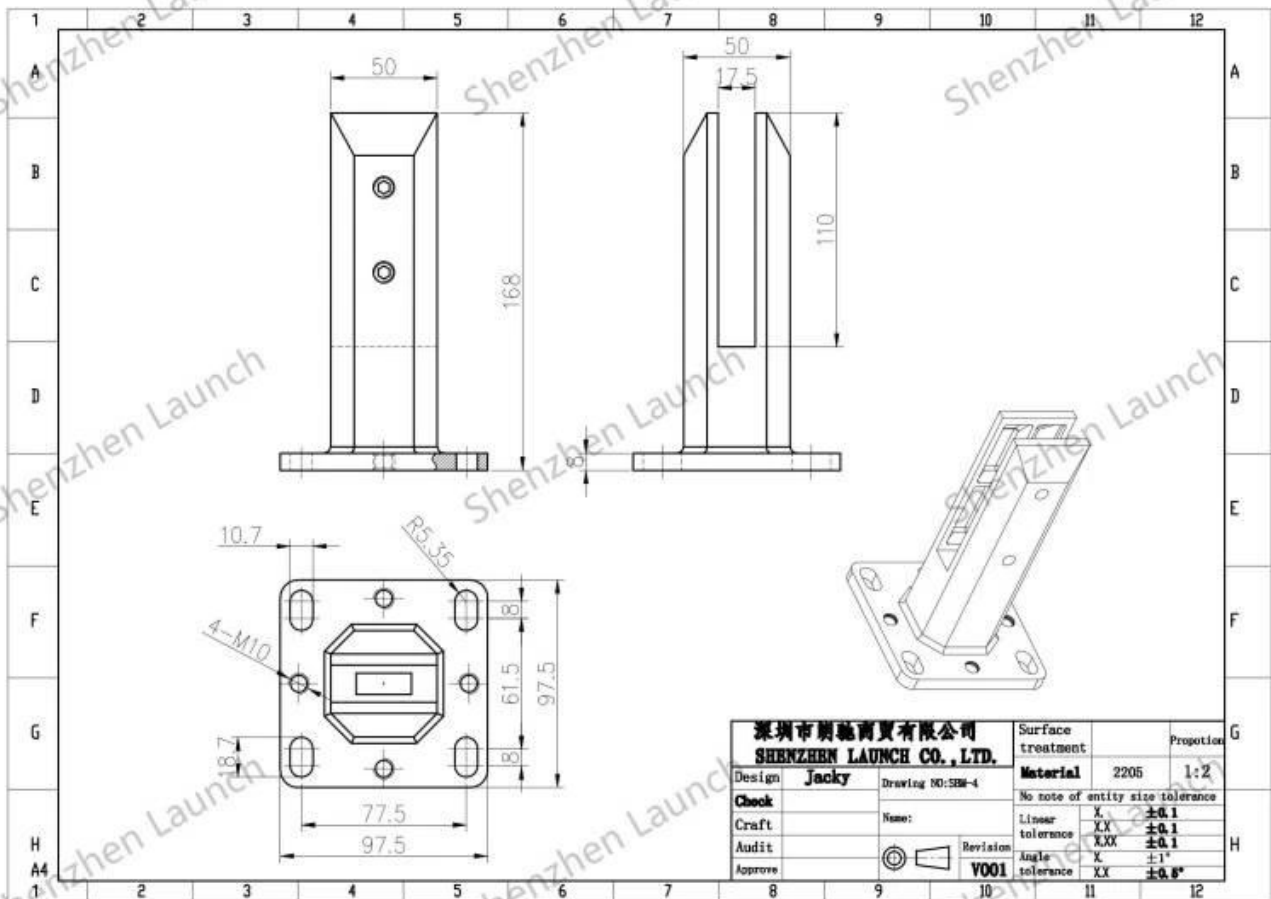

Duplex 2205 stainless steel adjustable glass spigot for frameless swimming pool fencing

Product show

Oval fixed holes adjustable glass spigot

Round fixed holes adjustable glass spigot

Satin surface

Matt black surface

Technical drawing

深圳市朗馳商貿有限公司 SHENZHEN LAUNCH CO., LTD.		Surface treatment		Proportion
Design	Jacky	Material	2205	1:2
Check	Drawing NO: SM-4	No note of entity size tolerance		
Craft	Name:	Linear tolerance	X	±0.1
Audit	Revision	tolerance	XX	±0.1
Approve	VO01	Angle tolerance	X	±1°
			XX	±0.5°

深圳市朗馳商貿有限公司 SHENZHEN LAUNCH CO., LTD.		Surface treatment		Proportion
Design	Jacky	Material		1:2
Check	Drawing NO: SM	No note of entity size tolerance		
Craft	Name:	Linear tolerance	X	±0.1
Audit	Revision	tolerance	XX	±0.1
Approve	VO01	Angle tolerance	X	±1°
			XX	±0.5°