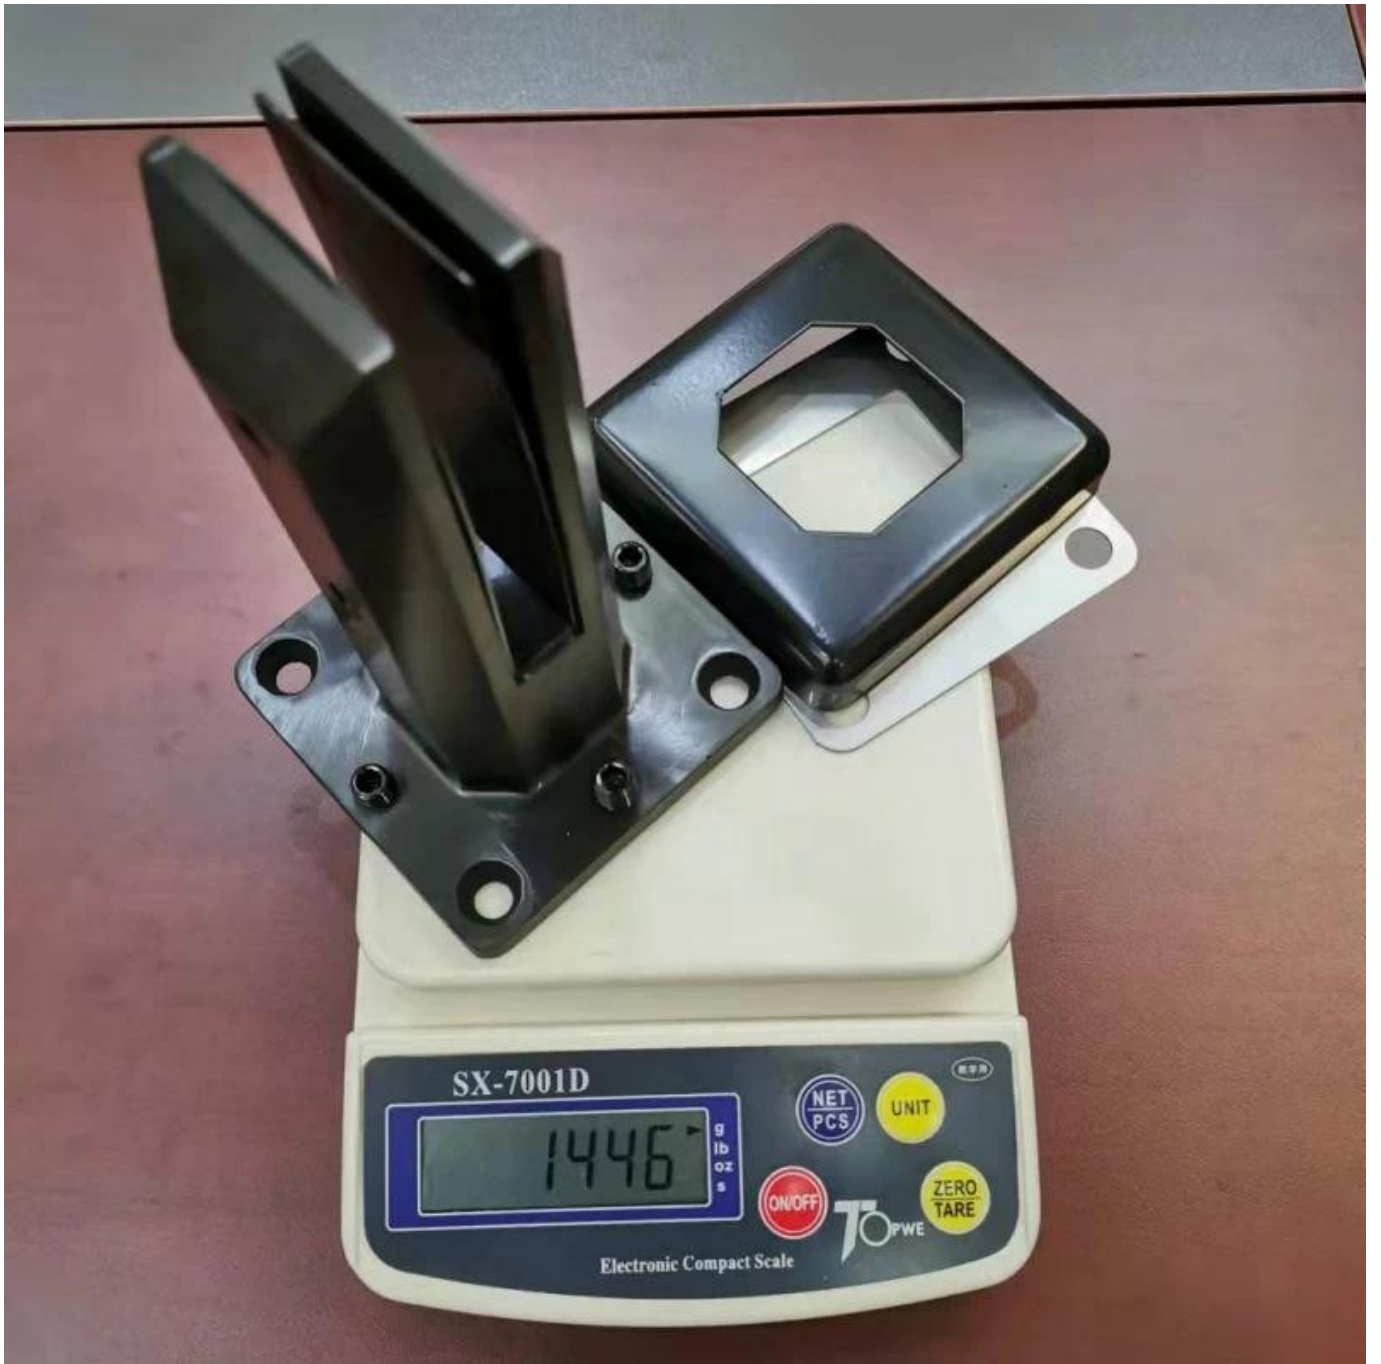

Duplex 2205 stainless steel adjustable glass spigot for frameless swimming pool fencing

Product show

Oval fixed holes adjustable glass spigot

Round fixed holes adjustable glass spigot

Satin surface

Matt black surface