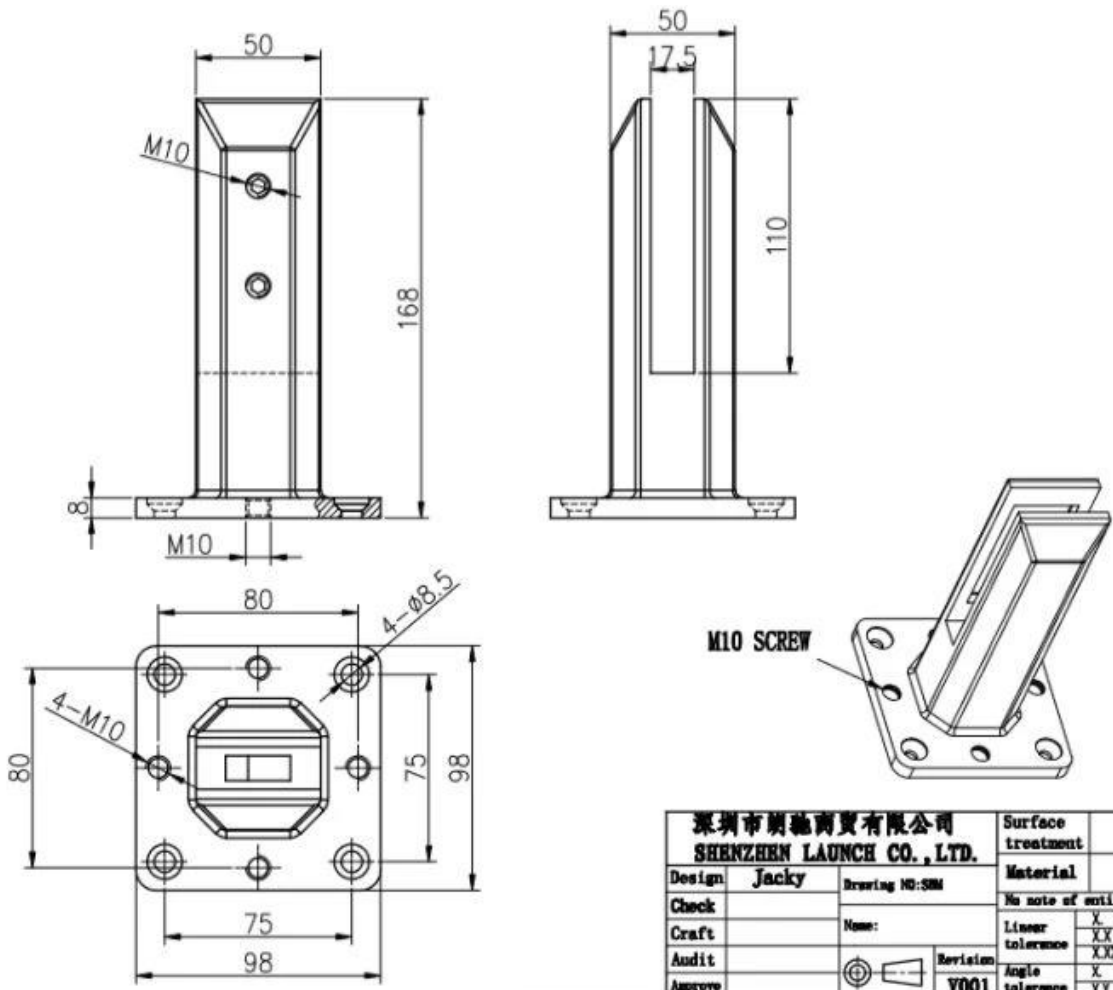

Duplex 2205 stainless steel adjustable glass spigot for frameless swimming pool fencing

Product show

Oval fixed holes adjustable glass spigot

Round fixed holes adjustable glass spigot

Satin surface

Matt black surface

Technical drawing

深圳市朗馳商貿有限公司 SHENZHEN LAUNCH CO., LTD.		Surface treatment		Proportion
Design	Jacky	Material	2205	1:2
Check	Drawing NO: SM-4	No note of entity size tolerance		
Craft	Name:	Linear tolerance	X	±0.1
Audit	Revision	tolerance	XX	±0.1
Approve	VO01	Angle tolerance	X	±1°
			XX	±0.5°

深圳市朗馳商貿有限公司 SHENZHEN LAUNCH CO., LTD.		Surface treatment		Proportion
Design	Jacky	Material		1:2
Check	Drawing NO: SM	No note of entity size tolerance		
Craft	Name:	Linear tolerance	X	±0.1
Audit	Revision	tolerance	XX	±0.1
Approve	VO01	Angle tolerance	X	±1°
			XX	±0.5°