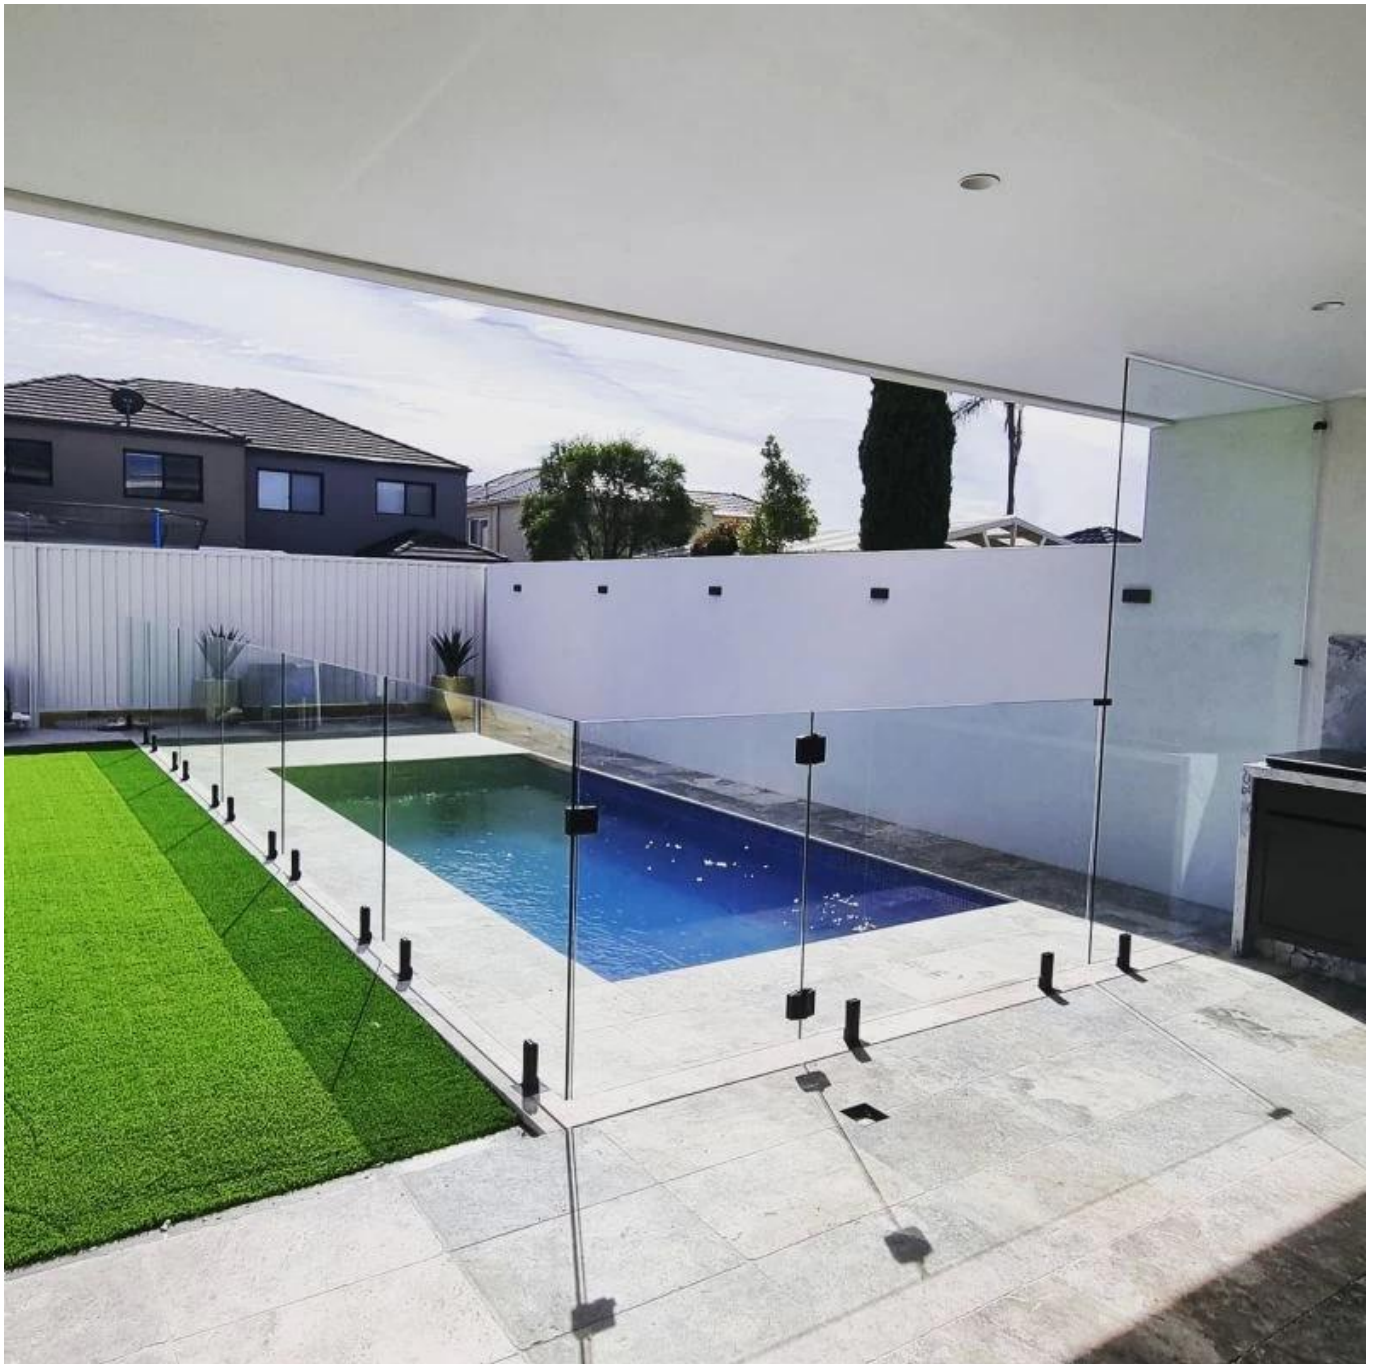

Duplex 2205 stainless steel adjustable glass spigot for frameless swimming pool fencing

Product show

Oval fixed holes adjustable glass spigot

Round fixed holes adjustable glass spigot

Satin surface

Matt black surface