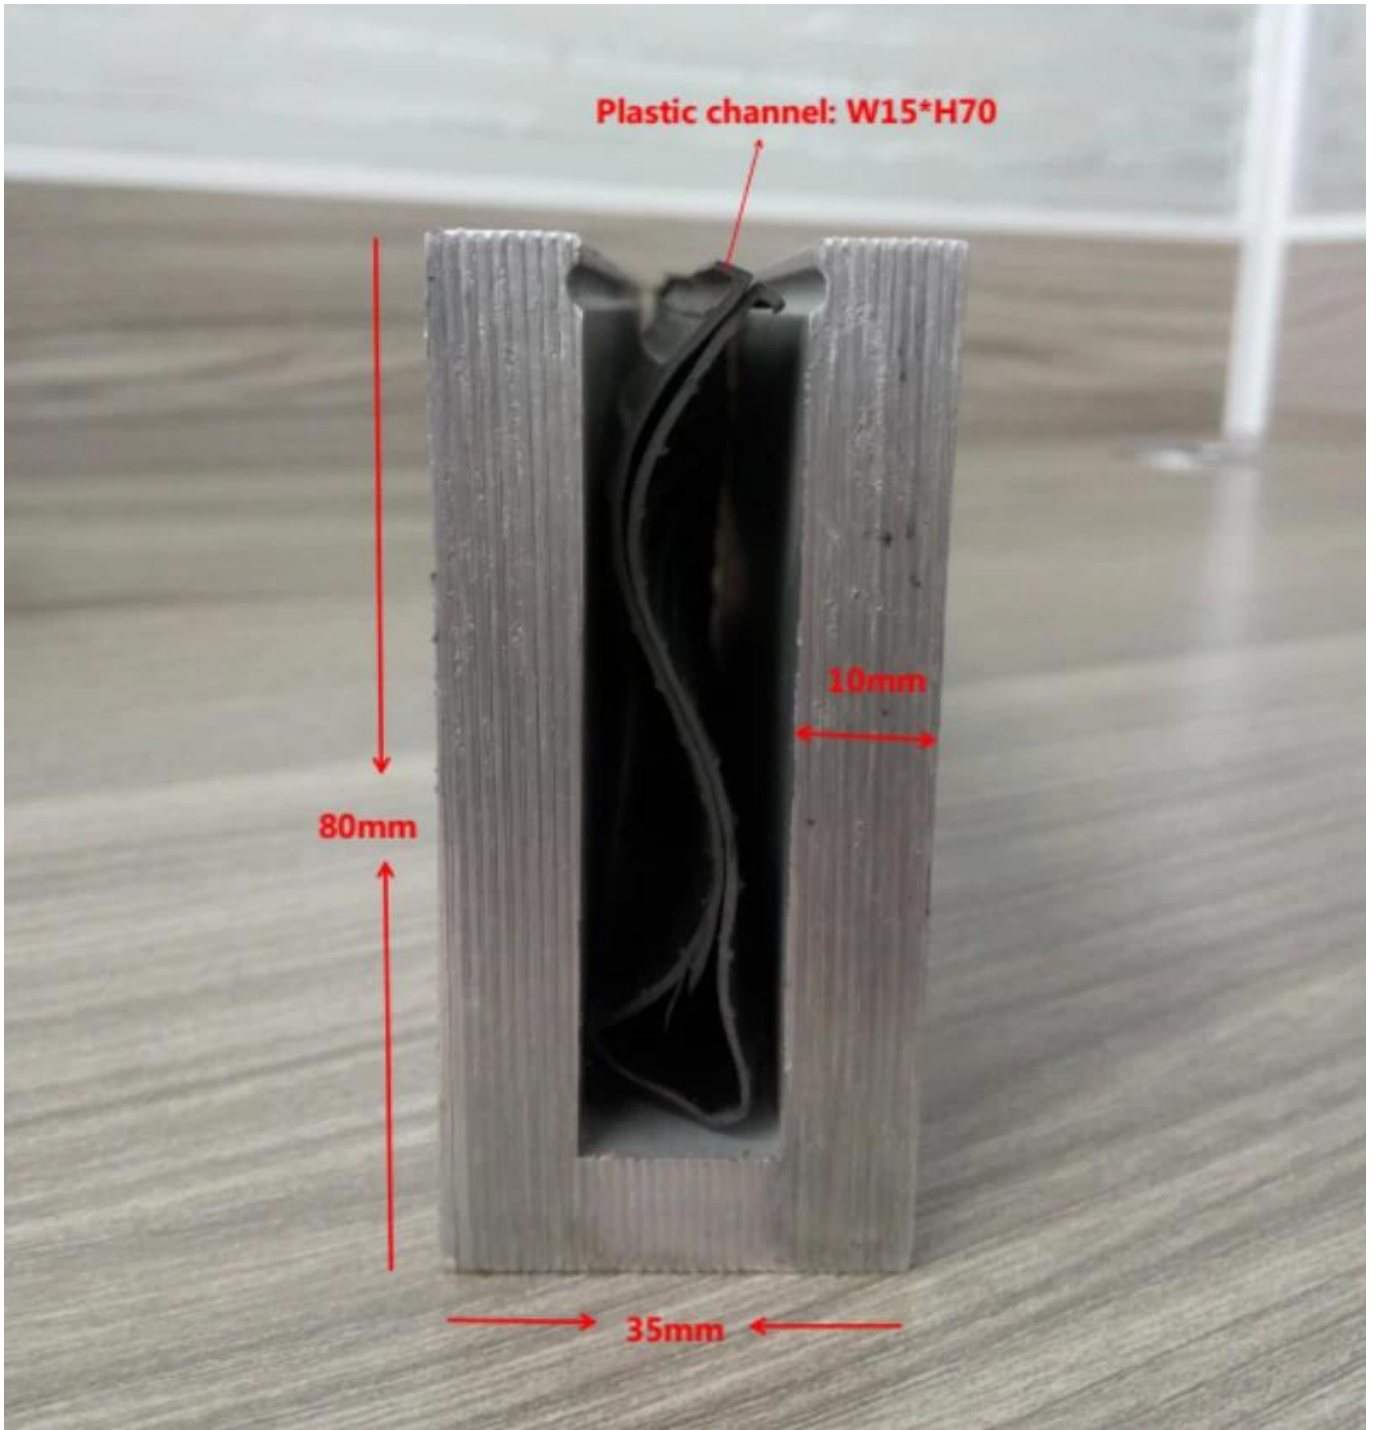

Plastic channel: W15*H70

80mm

10mm

35mm