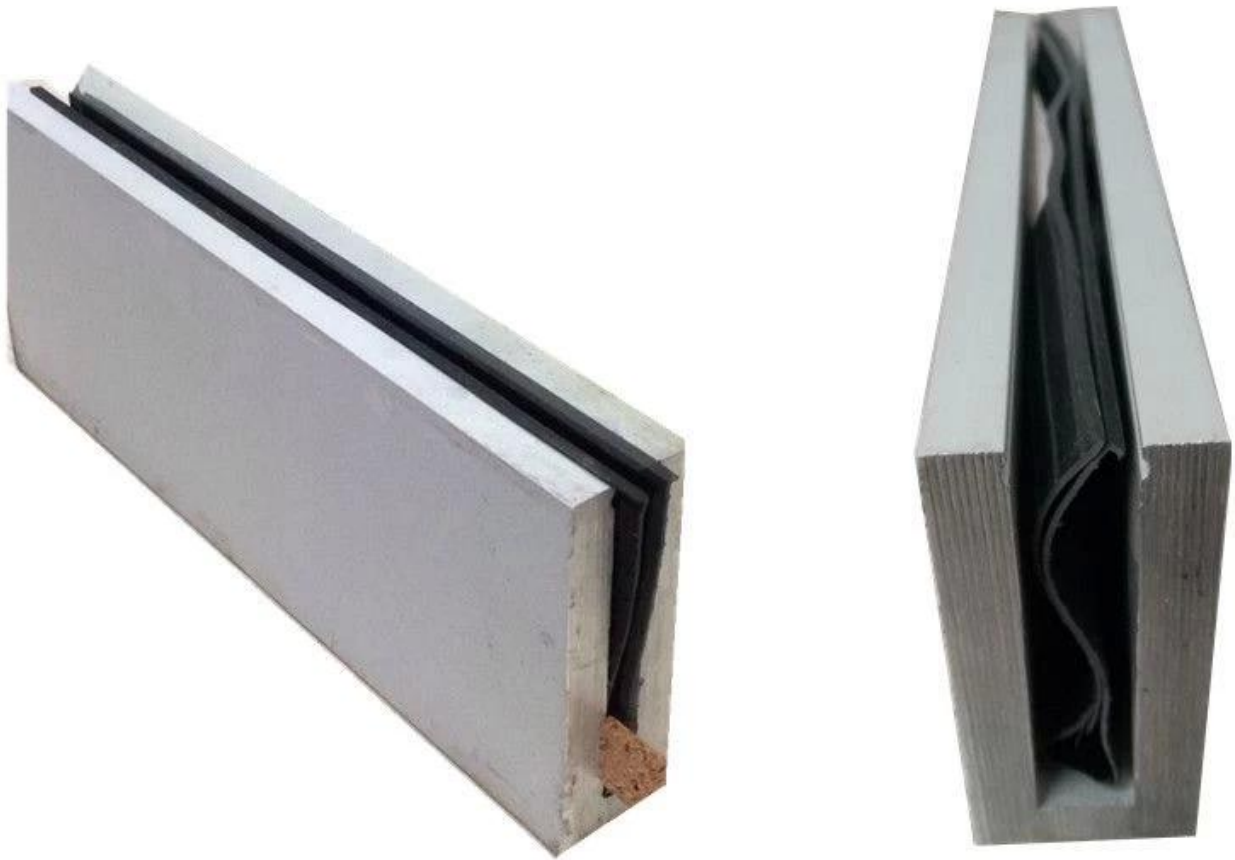

Aluminum U Base Channel usually fixed to the ground, placed in the bottom of glass railing systems to support glass. Balcony railing systems is one of the most common application that needs it, because it can give a broad vision to enjoy beautiful scenery when you are drinking a coffee or reading on the balcony.

Product Show

KEBIL 科比奥® SHENZHEN LAUNCH CO.LTD
LAUNCH INTERNATIONAL LIMITED

Plastic channel: W15*H70

80mm

10mm

35mm

Aluminum U Base Channel Types

LCH-A01/A02

LCH-A01

20 mm to 21.52 mm tempered glass

1 m aluminium groove contains the following accessories (excluding glass)

LCH-A02

20 mm to 21.52 mm tempered glass

1 m aluminium groove contains the following accessories (excluding glass)

LCH-B01/B02

LCH-B01

16 mm to 17.52 mm tempered glass

1 m aluminium groove contains the following accessories (excluding glass)

LCH-B02

16 mm to 17.52 mm tempered glass

1 m aluminium groove contains the following accessories (excluding glass)