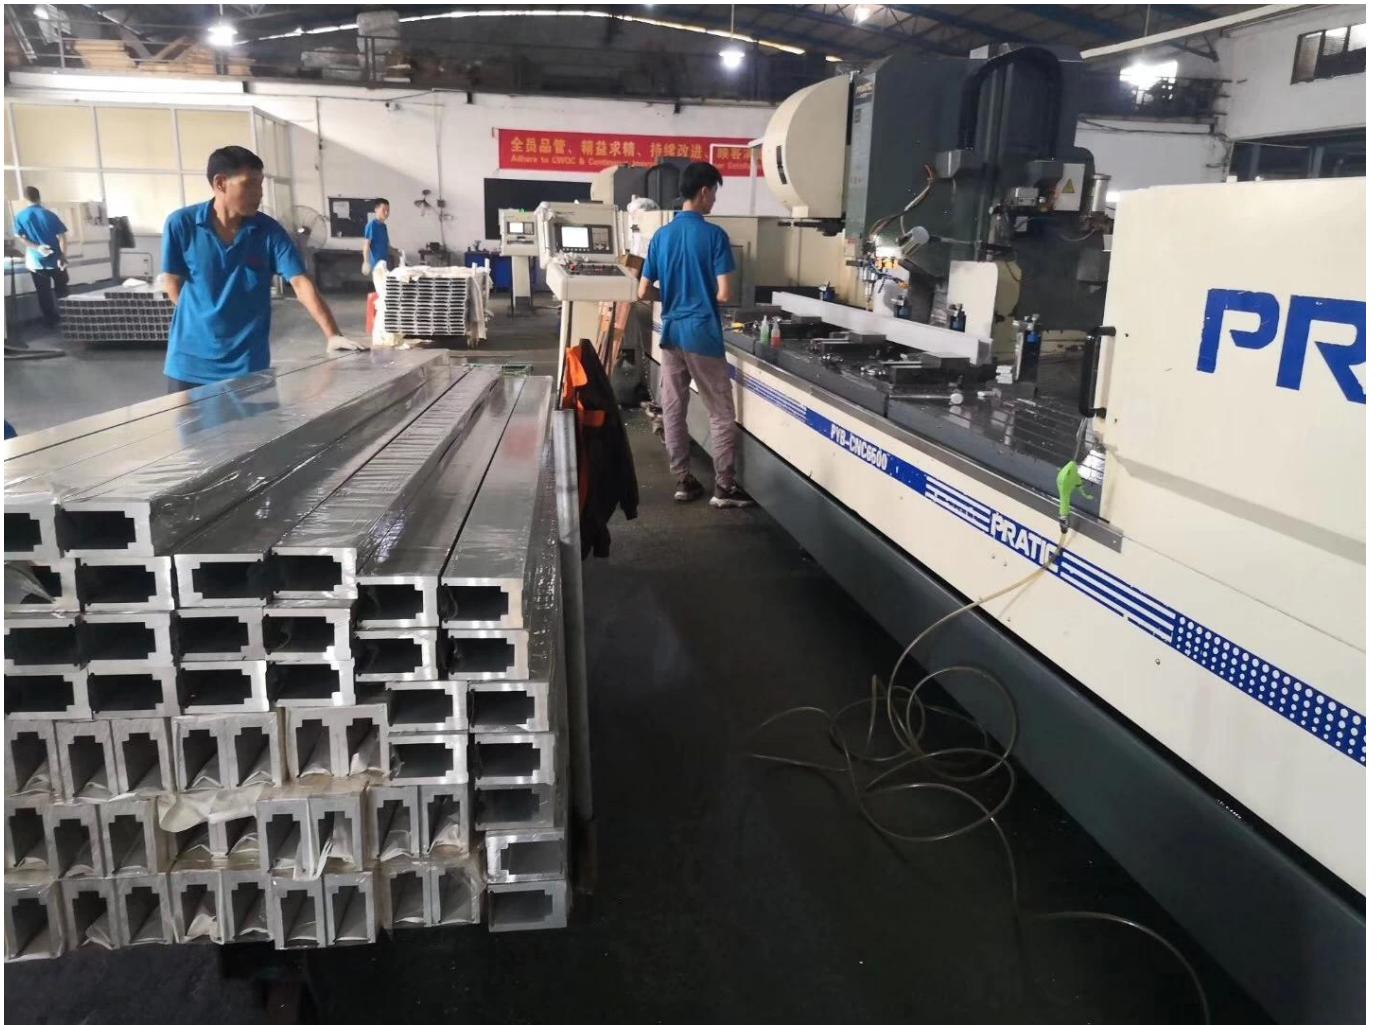

### Top Handrail Tube:

**Glass Fence Panel:**

**Aluminum Base Channel:**

**Welcome to contact us for more information:**

**Eve**

**Email: [sales03@launch-china.cn](mailto:sales03@launch-china.cn)**

**HP/WhatsApp: +8613686807796**