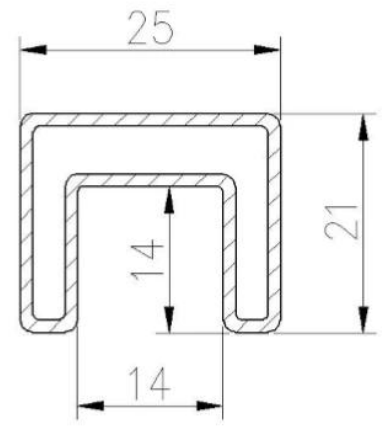

Aluminum U channel For Frameless Glass  
Balustrade for staircase , balcony, terrace, deck etc.

Product Specifications:

Product Name	Aluminum U channel For Frameless Glass Balustrade	
Model	ALU-1262	
Total Height	950 / 1050 / 1150mm or Customized	
Materials	Base Shoe	Aluminum 6063
	Slot Pipe Handrail	SS304
		SS316
Finish	Slot Pipe Handrail	1.Mirror #600 #800
		2.Satin #180 #240 #320 #400
		3.Powder Coated
		4.Electroplated
	Base Channel	1. Anodized Silver- Outdoor Standard
		2. Powder Coated (black , white , etc.) - Outdoor Standard
		3. Aluminum mill finish & SS304/316 cover (Mirror,Satin,Color electroplate)

Aluminum U channel :

Top Slotted Tube Handrail & Accessories:

**25 × 21MM, GROOVE 14 × 14MM**

Surface treatment: satin brushed / mirror polished

25\*21 tube

**Model: SQ2521**

**DIAMETER 25.4MM, GROOVE 14 × 14MM**

Surface treatment: satin brushed / mirror polished

**Model: RD2525**

**Dia25.4mm slotted handrail tube  
14x14mm groove**

**180 degree joiner**

**90 degree joiner**

**wall-rail joiner**

**end cap**

Welcome to contact us if any further information needed: