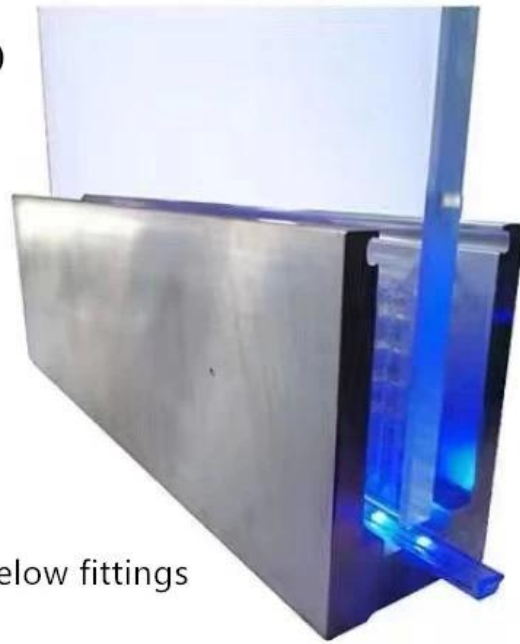

Cheap Price modern design Aluminum U channel glass Railing systems for Balcony .

1 Meter Aluminum U channel includes fittings as following -

- 1). 2m of waterproof tapes
- 2). 3 sets of aluminum /plastic fittings
- 3). 3 pcs expansion bolts

**1 m aluminium groove contains the following accessories
(excluding glass)**

Aluminum trough 1 m

**Waterproof tape
2 meters**

**Aluminum plastic fittings
3 sets**

**Expansion screws
3 pieces**

LED type aluminum U channel glass railings also available in a slightly different design as below-

U CHANNEL (CAN BE WITH LED STRIPS)

Width 62mm , Height 102mm

1M of aluminum U channel includes below fittings

1 meter of u channel

concrete bolts 3 pcs

Expansion bolts 3 pcs

Packing photos of aluminum U channels -