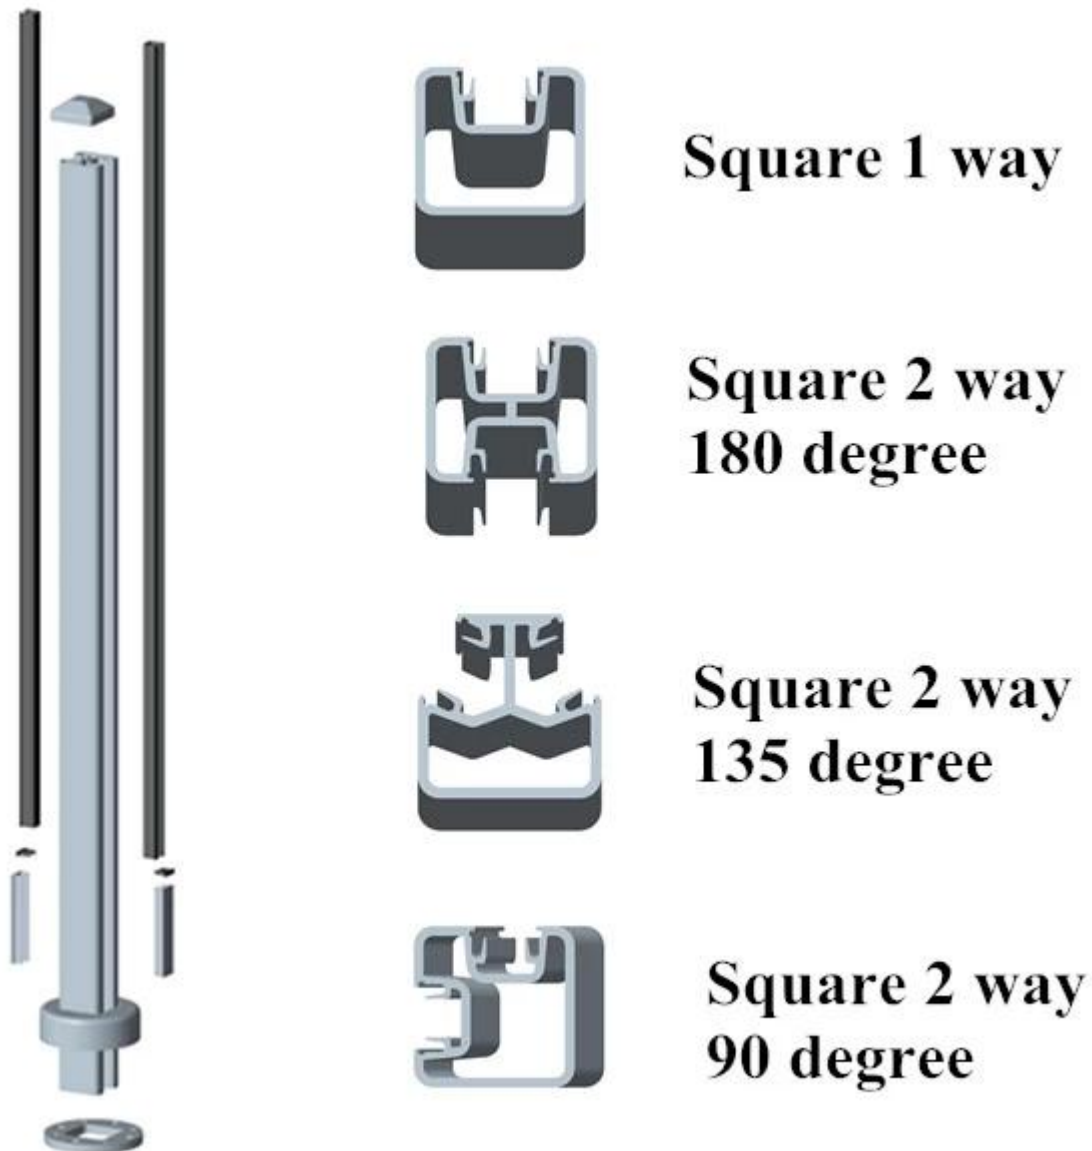

## Aluminum railing system square glass handrail post

Square aluminum handrail post

50x50x3mm thickness;

base plate type 1265mm high

mill, powder coating silver and black color, anodizing finish;

to suit 1/2" glass

fitting includes end cap,plastic insert,base and cover,rubber seat

extruded aluminum post semiframeless glass fencing

Aluminum post;

1 way end;

2 way 180 degree;

2 way 90 degree;

2 way 135 degree;

**Exact picture;**

**Different ways post with slot for glass;**

**Post thickness is 3mm, very strong for indoor/outdoor glass fence/railing;**

Square post and round post comparison;

Acceptable glass thickness from 10-12mm, tempered or laminated glass;