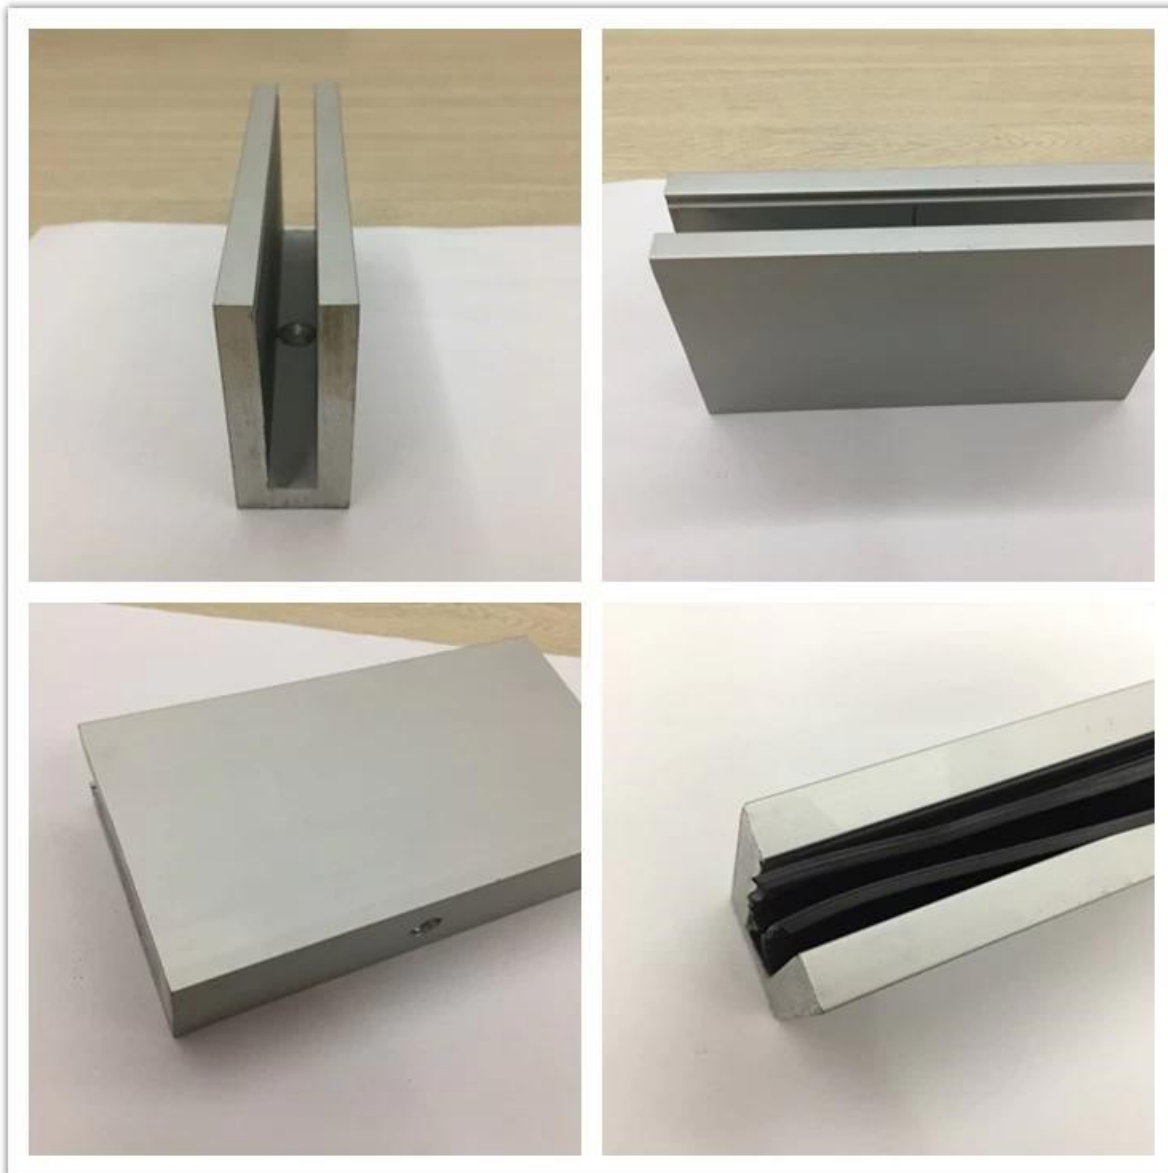

## Aluminum U channel use for 12mm glass fencing or base U channel

Quick details:

Material: Aluminum 6063 T5

Use □ 10-12mm thickness glass

Dimension: 35\*80mm, plastic channel 15\*70mm

Floor mounting base aluminum U channel

## Alumimun U channel for 12mm glass

u channel: 25\*80mm  
rubber channel: 15\*70mm

A set of U channel:  
-aluminum channel  
-rubber channel  
-screws fixing into ground

bottom view

top view

side view

Drawing of aluminum U channel: