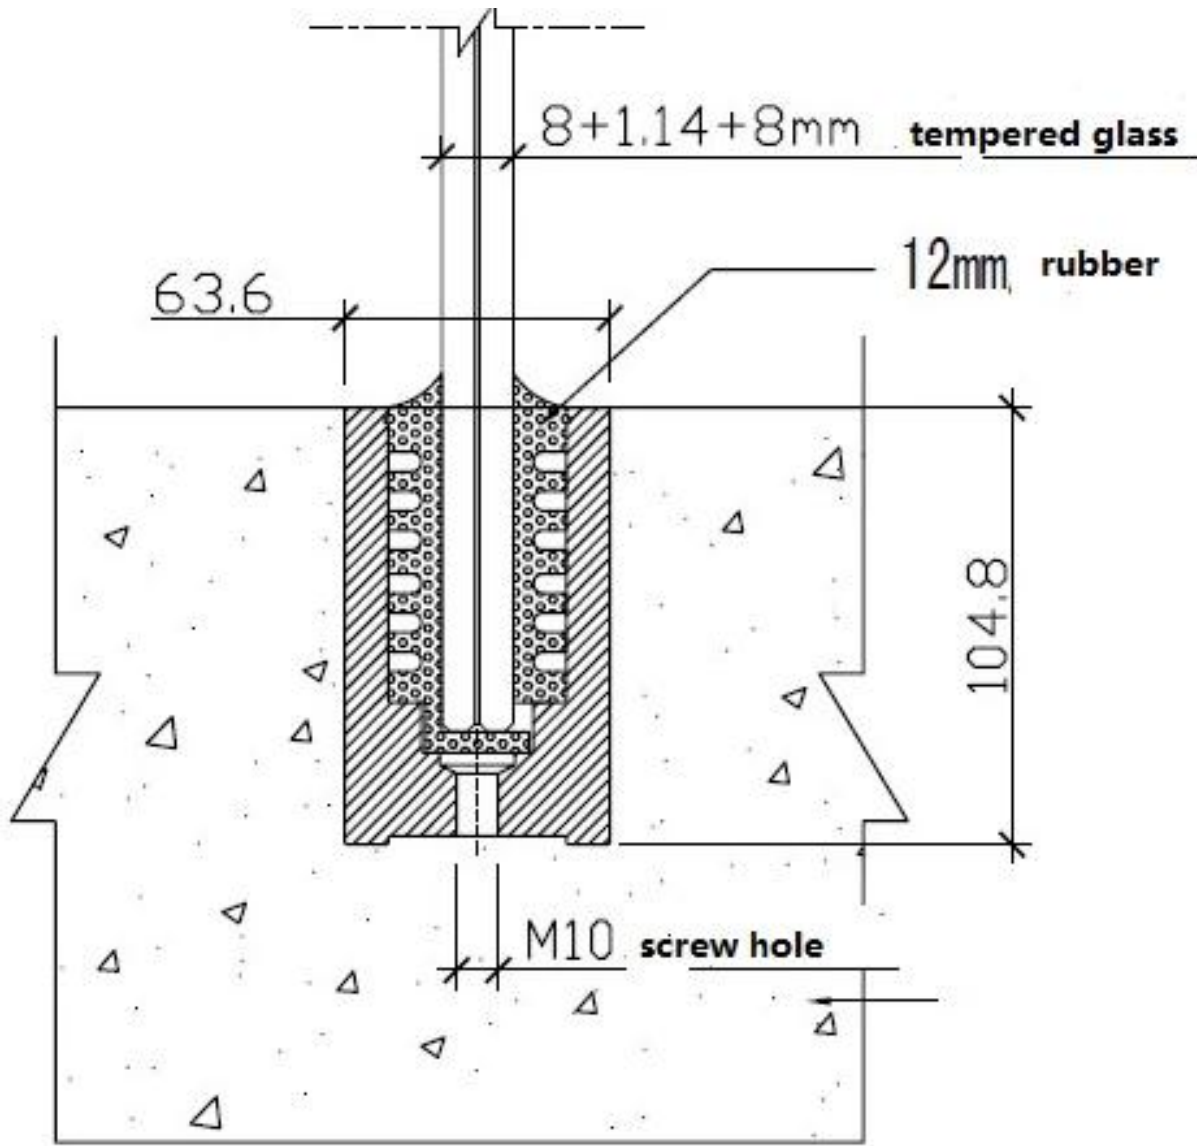

## Aluminum U channel use for 12mm glass fencing or base U channel

Quick details:

Material: Aluminum 6063 T5

Use □ 10-12mm thickness glass

Dimension: 35\*80mm, plastic channel 15\*70mm

Floor mounting base aluminum U channel

## Alumimun U channel for 12mm glass

u channel: 25\*80mm  
rubber channel: 15\*70mm

A set of U channel:  
-aluminum channel  
-rubber channel  
-screws fixing into ground

bottom view

top view

side view

Drawing of aluminum U channel: