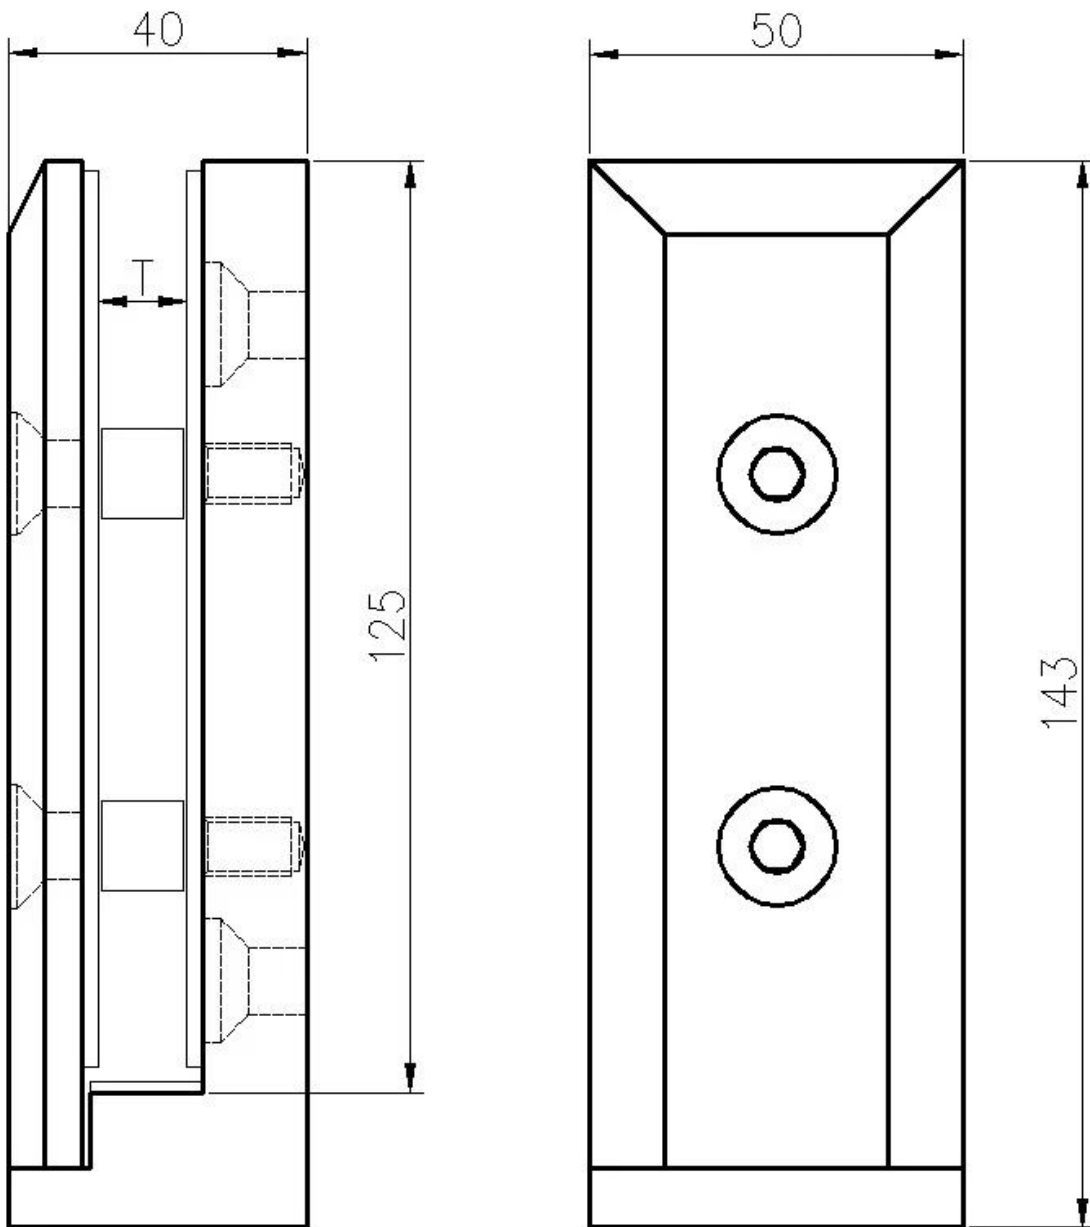

Architecture [Side Mounting Glass Spigot](#) for Balcony Framelsss Glass Railing Design

Product Description

Product Mame	Architecture side mounting glass spigot for balcony framelsss glass railing design
Material	Stainless steel 316
Finish	Mirror polished / satin brushed
For Glass Thickness	8-13.52mm
Height	143mm
Drill glass hole	Diameter 14mm hole required in glass
Payment Term	PayPal, West Union, T/T
Manufacture Method	CNC machining (high quality)
Packaging Details	1) One piece into one bubble bag, then into one white box 2) 12 pieces into one cardboard carton Or packing as customers' requirements
Application	Balcony glass railing, staircase railing, deck railing design, swimming pool fence, balustrade frameless glass railing
Factory Inspection	Welcome
Sample	Available before order
Mount	Fascia mounting, side mounting glass spigot fixing into concrete or timber
MOQ	No limited. You can order as per your job requirement.
OEM & ODM Service	Available

Side Mounting Glass Spigot Destails

1) Side mounting glass spigot real shot photos

2) Side mounting glass spigot size

3) Side mounting glass spigot project

Side Mounting Glass Spigot Safety Packaging

1. One piece into one bubble bag, then into one white box.
12 pieces into one cardboard carton.
2. Packing as customers' requirements.