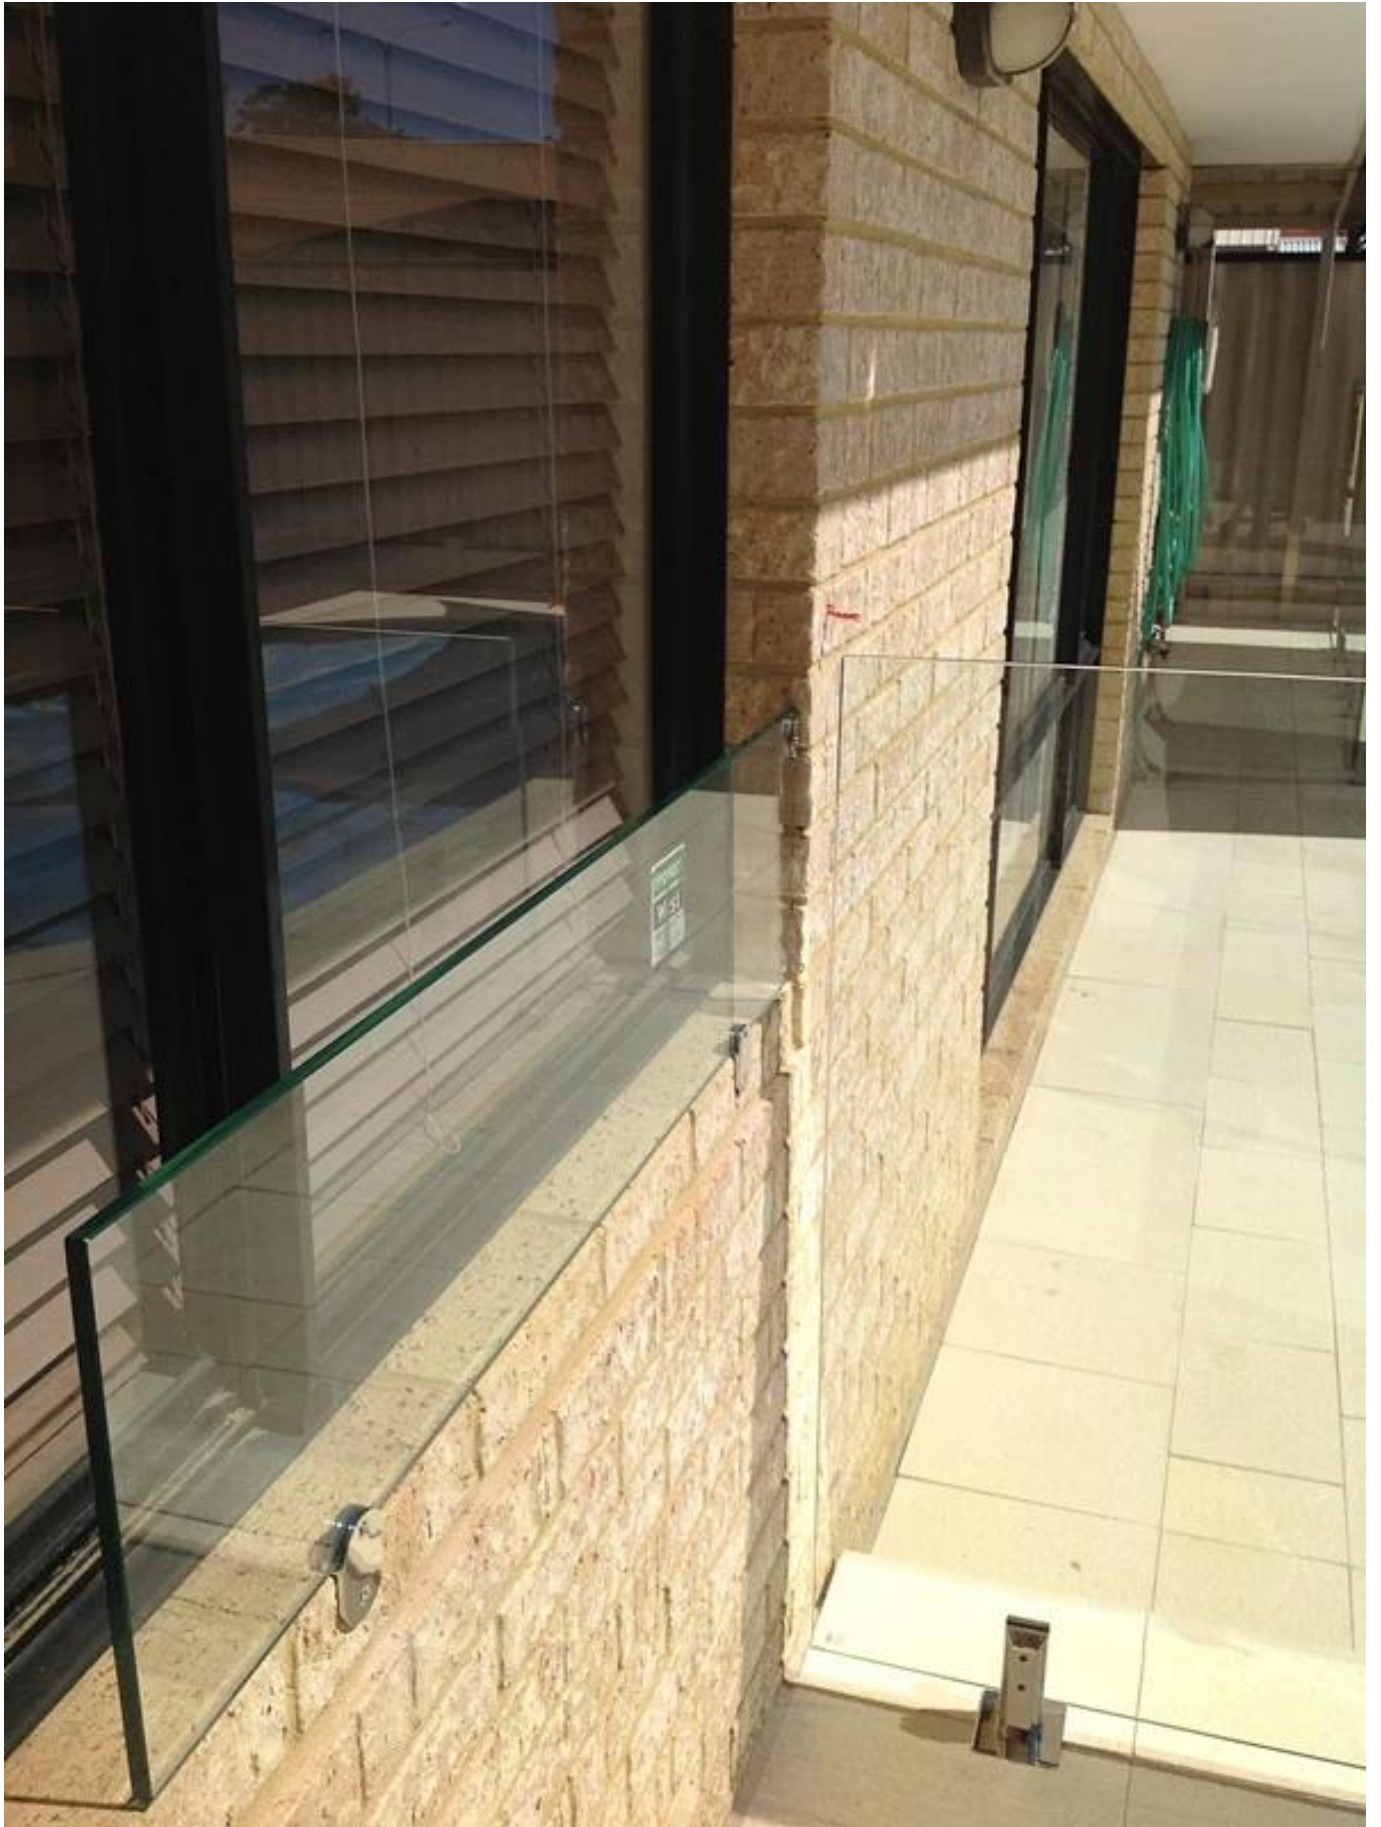

Balcony Glass Railing Stainless Steel 180 Degree Glass to Wall Clamp

- Main Features of CB-180 glass to wall clamp as following :

- Material : stainless steel 304 /316
- Made by precision casting
- Finish : satin /mirror /black
- For glass thickness 8-12mm
- MOQ 10pcs

- **Photos of glass to wall clamp CB-180**

- Project photo of 180 degree glass to wall clamp CB-180

Other glass clamps available:-

BC-80x35

- Square 80x35mm clamps
- To hold **180°** glass panels
- For 8-12mm glass