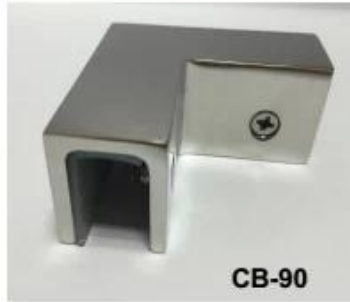

Balcony Glass Railing Stainless Steel 180 Degree Glass to Wall Clamp

- Main Features of CB-180 glass to wall clamp as following :

- Material : stainless steel 304 /316
- Made by precision casting
- Finish : satin /mirror /black
- For glass thickness 8-12mm
- MOQ 10pcs

- **Photos of glass to wall clamp CB-180**

- Project photo of 180 degree glass to wall clamp CB-180

Other glass clamps available:-

BC-80x35

- Square 80x35mm clamps
- To hold **180°** glass panels
- For 8-12mm glass

CB-90

- Corner glass clamp
- To hold **90°** glass panels
- For 8-12mm glass

BC-60

- Round ϕ 60mm clamps
- To hold **180°** glass panels
- For 8-12mm glass

PV-90

- Corner glass clamp
- To hold **90°** glass panels
- For 12-15mm glass