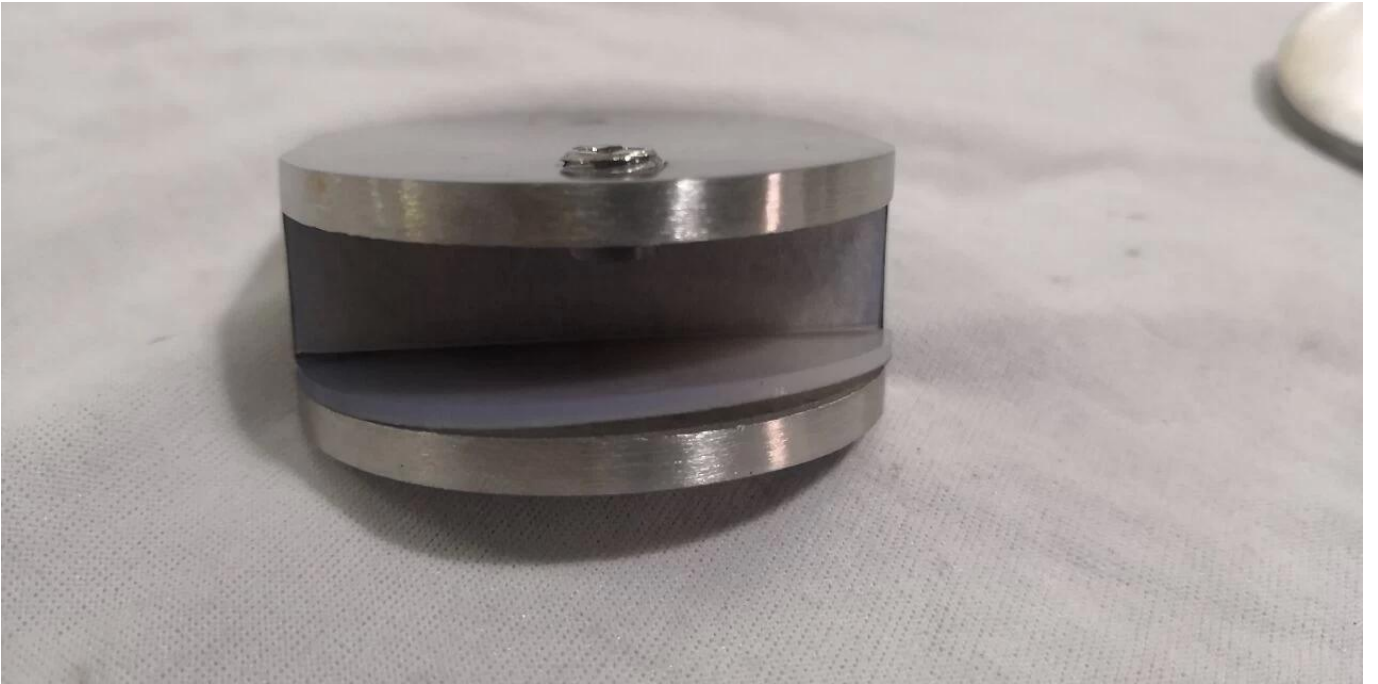

Balcony Glass Railing Stainless Steel 180 Degree Glass to Wall Clamp

- Main Features of CB-180 glass to wall clamp as following :

- Material : stainless steel 304 /316
- Made by precision casting
- Finish : satin /mirror /black
- For glass thickness 8-12mm
- MOQ 10pcs

- **Photos of glass to wall clamp CB-180**

- Project photo of 180 degree glass to wall clamp CB-180

Other glass clamps available:-

BC-80x35

- Square 80x35mm clamps
- To hold **180°** glass panels
- For 8-12mm glass

CB-90

- Corner glass clamp
- To hold **90°** glass panels
- For 8-12mm glass

BC-60

- Round ϕ 60mm clamps
- To hold **180°** glass panels
- For 8-12mm glass

PV-90

- Corner glass clamp
- To hold **90°** glass panels
- For 12-15mm glass

CB-180

- **Glass to wall** clamps
- For 8-12mm glass

PV-135

- Corner glass clamp
- To hold **135°** glass panels
- For 8-12mm glass

Drawing	Picture	Ref.	A	B	C	D	E
		G108	55	55	30	11	0
		G108R	58	55	30	11	R25.4
		G101	51	41	25	11	0
		G101R	55	41	25	11	R21.5/R25.4
		G102	44	44	25	11	0
		G102R	48	44	25	11	R21.5/R25.4
		G103	50	40	22	8	0
		G104	50	40	26	12	0
		G105	54	45	28	14	0
		G107	63	45	28	14	0
		G103R	52	40	22	8	R21.5
		G104R	52	40	26	12	R21.5
		G105R	58	45	28	14	R21.5/R25.4
		G107R	66	45	28	14	R21.5/R25.4
		G106	50	40	25	12	0
		G106R	52	40	25	12	R21.5/R25.4