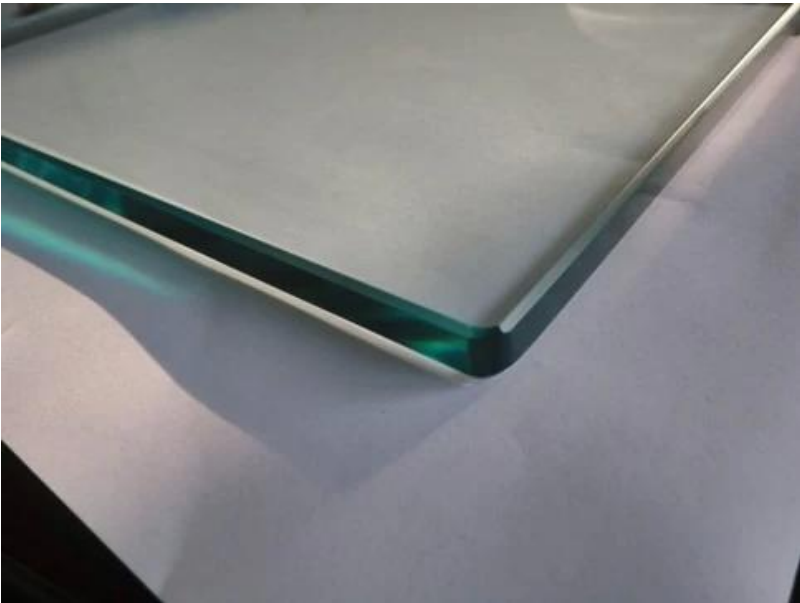

Balcony Outdoor Stainless Steel Baluster Glass Railing With Blue Tempered Glass

Product Name	Balcony Outdoor Stainless Steel Baluster Glass Railing With Blue Tempered Glass
Model	LCH-101
Material	Stainless steel 304/316
Surface Treatment	Satin /Polish/Mirror/Black
Handrail Pipe	Rectangle: 40*40/50*50/40*60mm or customized Round: 38.1/42.4/50.8mm or customized
Glass fitting	Suit for 8-12mm glass or customized
Height of the balustrade	850-1200mm or customized
Service	OEM & ODM
Application	Balcony handrail/outdoor railing/indoor handrail/indoor staircase etc
Delivery	30-35days
Technology	Investment Casting
Project Solution	Acceptable,CAD Draeing,3D Drawing etc

Round Design Balustrade Posts:

Round Handrail Tube:

Glass Panel:

Feel free to contact us for more information:

Eve

Email: sales03@launch-china.cn

HP/WhatsApp: +8613686807796