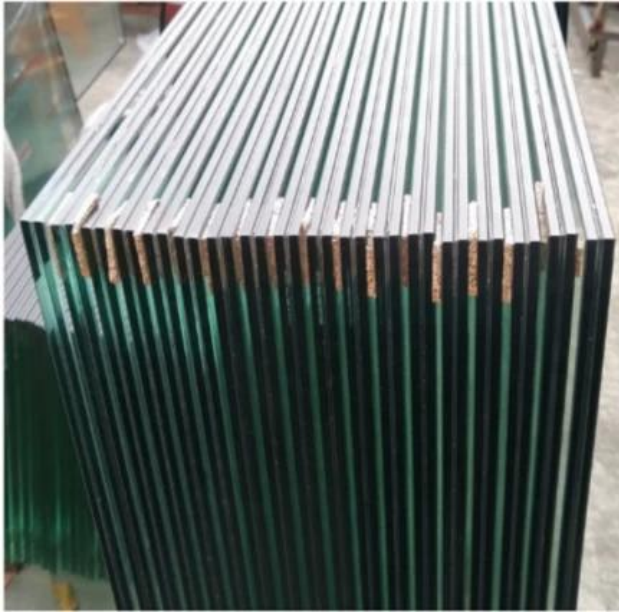

Balcony Outdoor Stainless Steel Baluster Glass Railing With Blue Tempered Glass

Product Name	Balcony Outdoor Stainless Steel Baluster Glass Railing With Blue Tempered Glass
Model	LCH-101
Material	Stainless steel 304/316
Surface Treatment	Satin /Polish/Mirror/Black
Handrail Pipe	Rectangle: 40*40/50*50/40*60mm or customized Round: 38.1/42.4/50.8mm or customized
Glass fitting	Suit for 8-12mm glass or customized
Height of the balustrade	850-1200mm or customized
Service	OEM & ODM
Application	Balcony handrail/outdoor railing/indoor handrail/indoor staircase etc
Delivery	30-35days
Technology	Investment Casting
Project Solution	Acceptable,CAD Draeing,3D Drawing etc

Round Design Balustrade Posts:

Round Handrail Tube:

Glass Panel:

Feel free to contact us for more information:

Eve

Email: sales03@launch-china.cn

HP/WhatsApp: +8613686807796