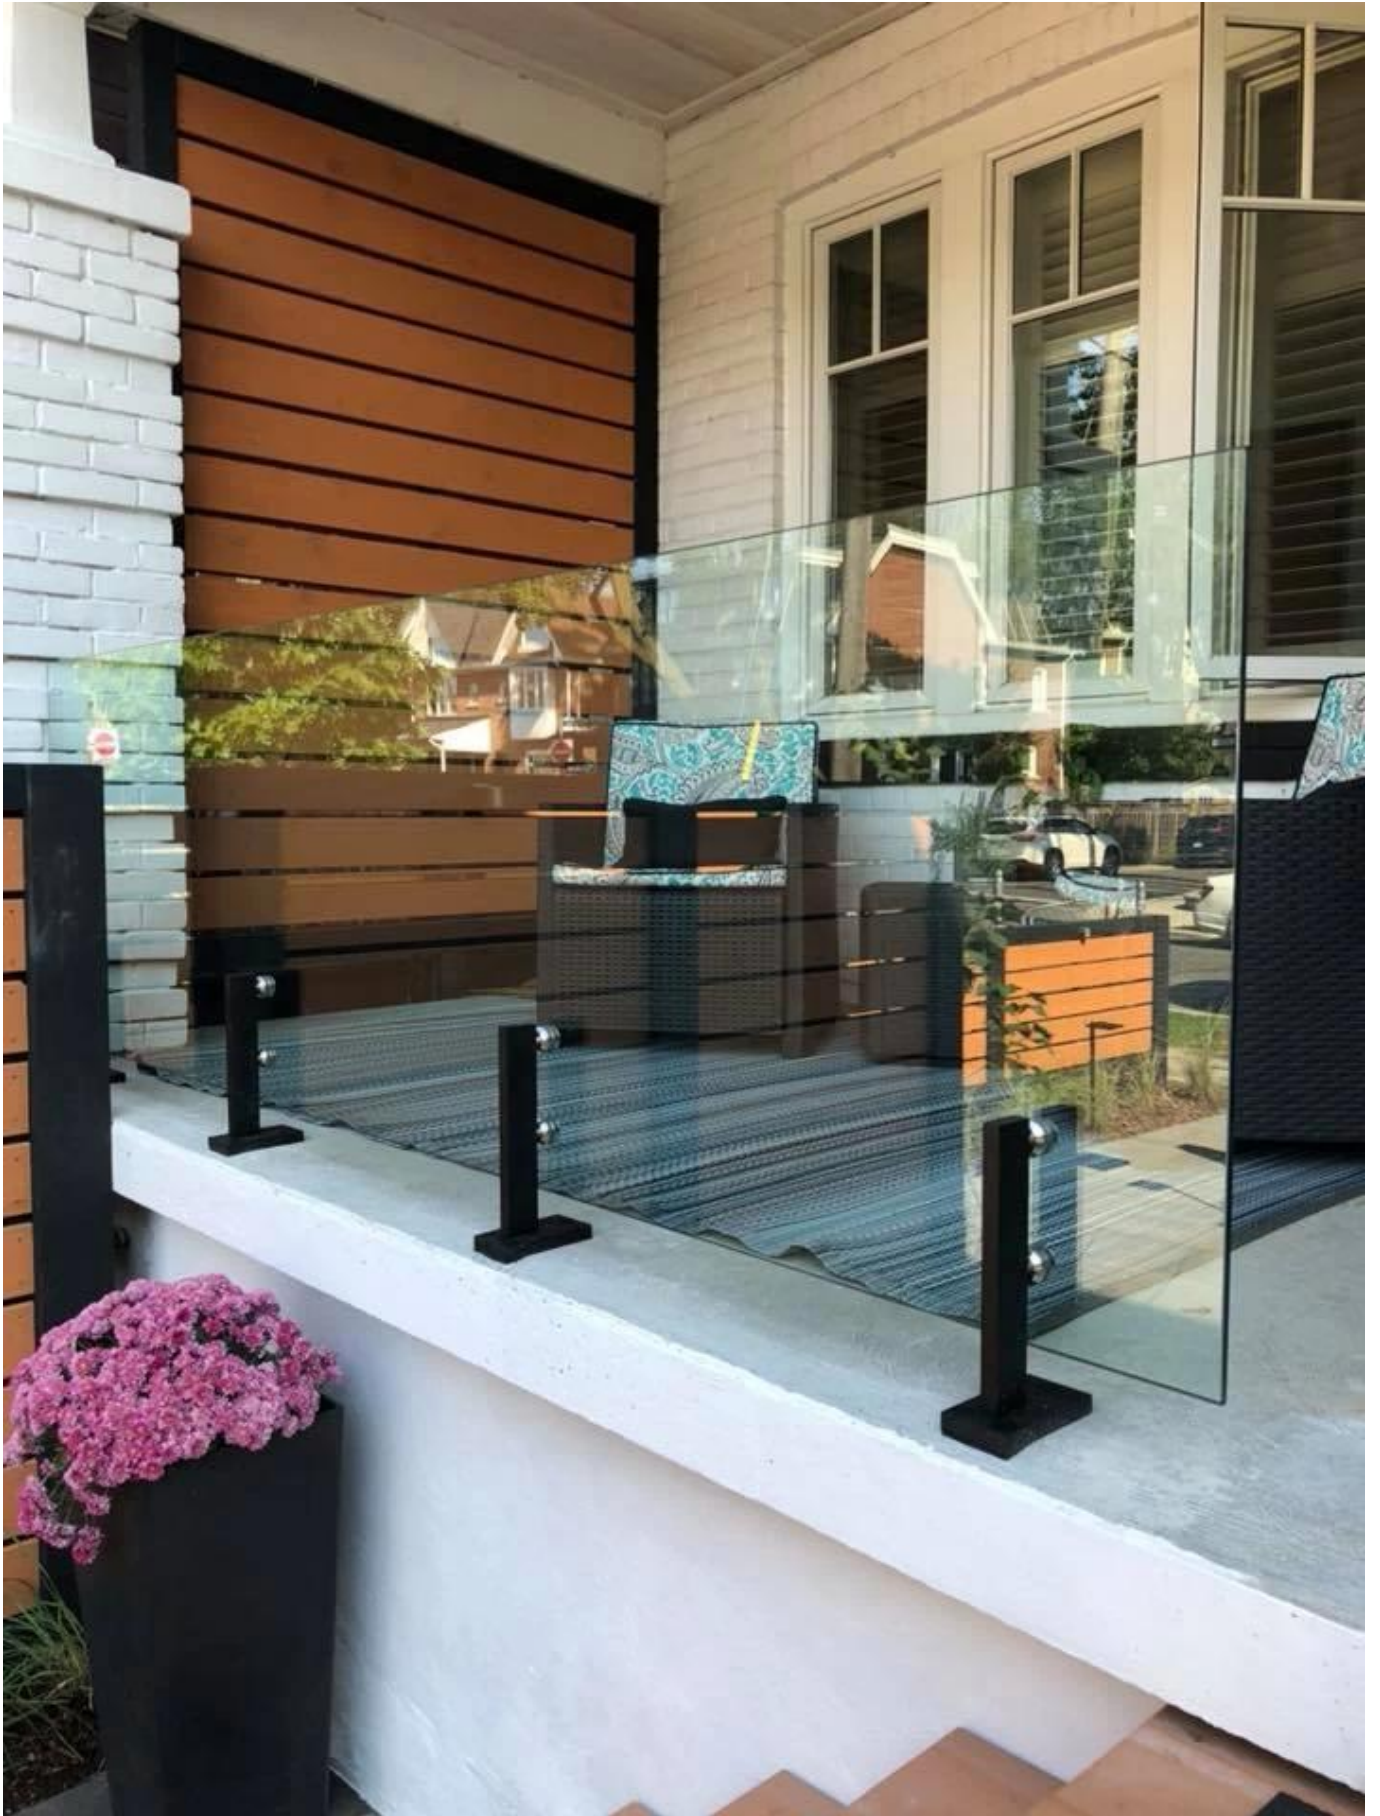

Balcony Railing Stainless Steel Grill Designs SS 316 Spigots For 19mm Glass

Stainless Steel Balustrade Glass Mini Post Bracket Glass Clamp Railing End Post

KEBIL 科比奥®

Item nr.	LCH-100
Base size	140 x 76.50mm for 4 holes
Material	Grade 316 stainless steel
Finish	Brushed Nickel Polished Chrome Matte Black