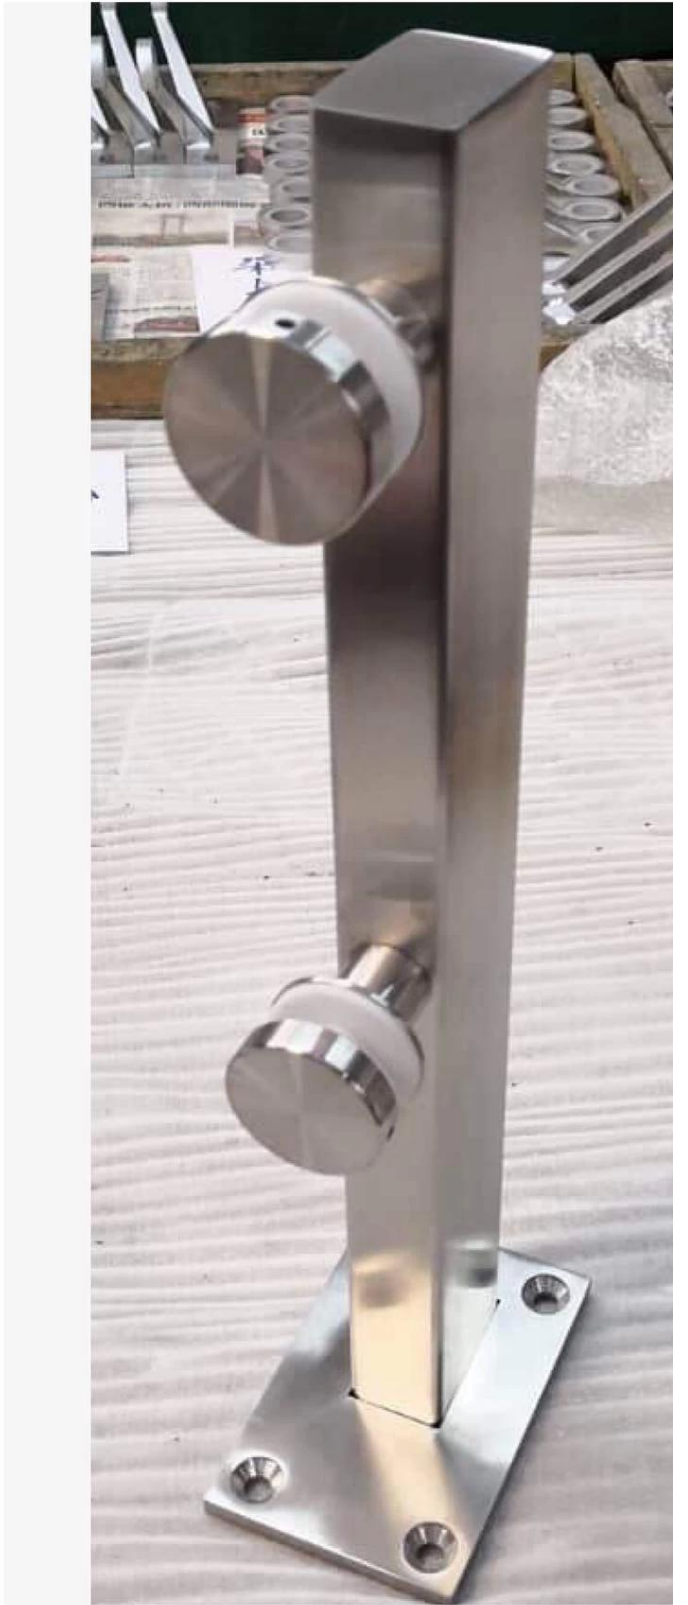

Balcony Railing Stainless Steel Grill Designs SS 316 Spigots For 19mm Glass

Stainless Steel Balustrade Glass Mini Post Bracket Glass Clamp Railing End Post

KEBIL 科比奥®

Item nr.	LCH-100
Base size	140 x 76.50mm for 4 holes
Material	Grade 316 stainless steel
Finish	Brushed Nickel Polished Chrome Matte Black