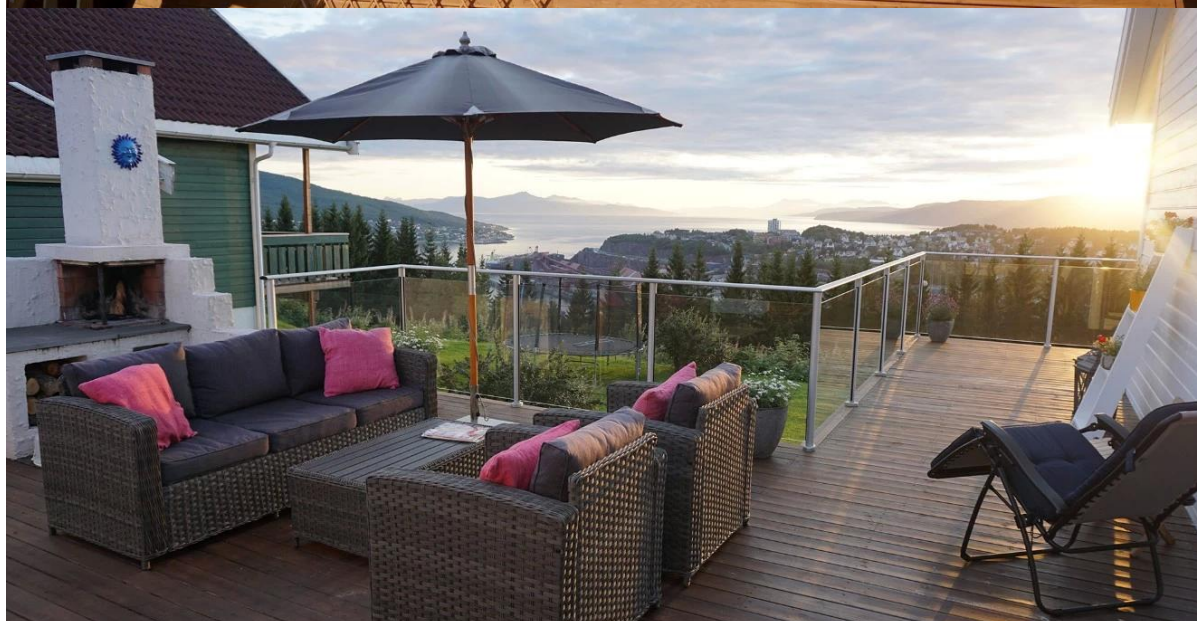

**Square 2 way
180 degree**

**Square 2 way
135 degree**

**Square 2 way
90 degree**

KEBIL 科比奥®

without top handrail style

with top handrail style

Welcome to contact us for more info:
Email: sales03@launch-china.cn
Mobile: +8615907334556