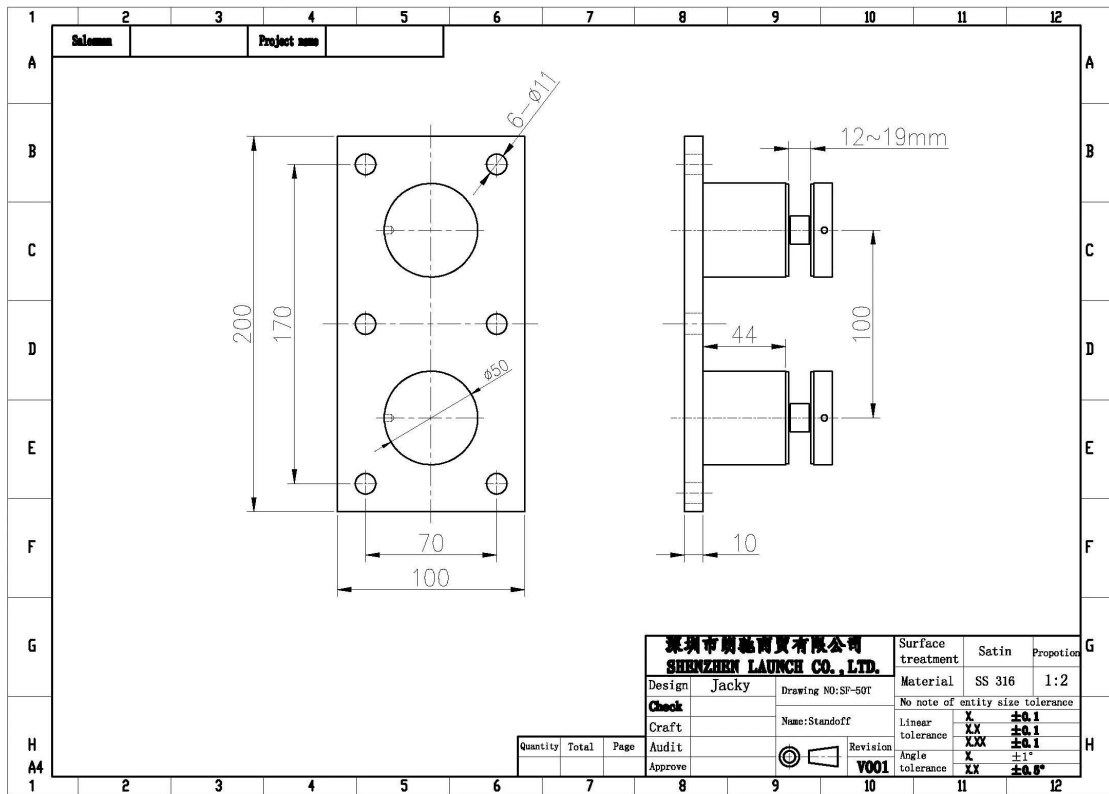

Products details

SF-30

Model No.: SF-30

Weight: 245g/pc

Size: 30x10mm cap,30x25mm body,M8x100 bolt,silicon rubber gasket included

SF-50

Model No.: SF-50 (1200x1200mm glass needs 4 pcs SF-50)

Weight: 742g/pc

Size: 50x10mm cap,50x30mm body,M12x120 bolt,silicon rubbergasket included

SF-50T

Model No.: SF-50T

Weight: 3236g/pc

Size: 50x10mm cap,50x30mm body,silicon rubber gasket included

Mounting plate size: 200x100x10mm