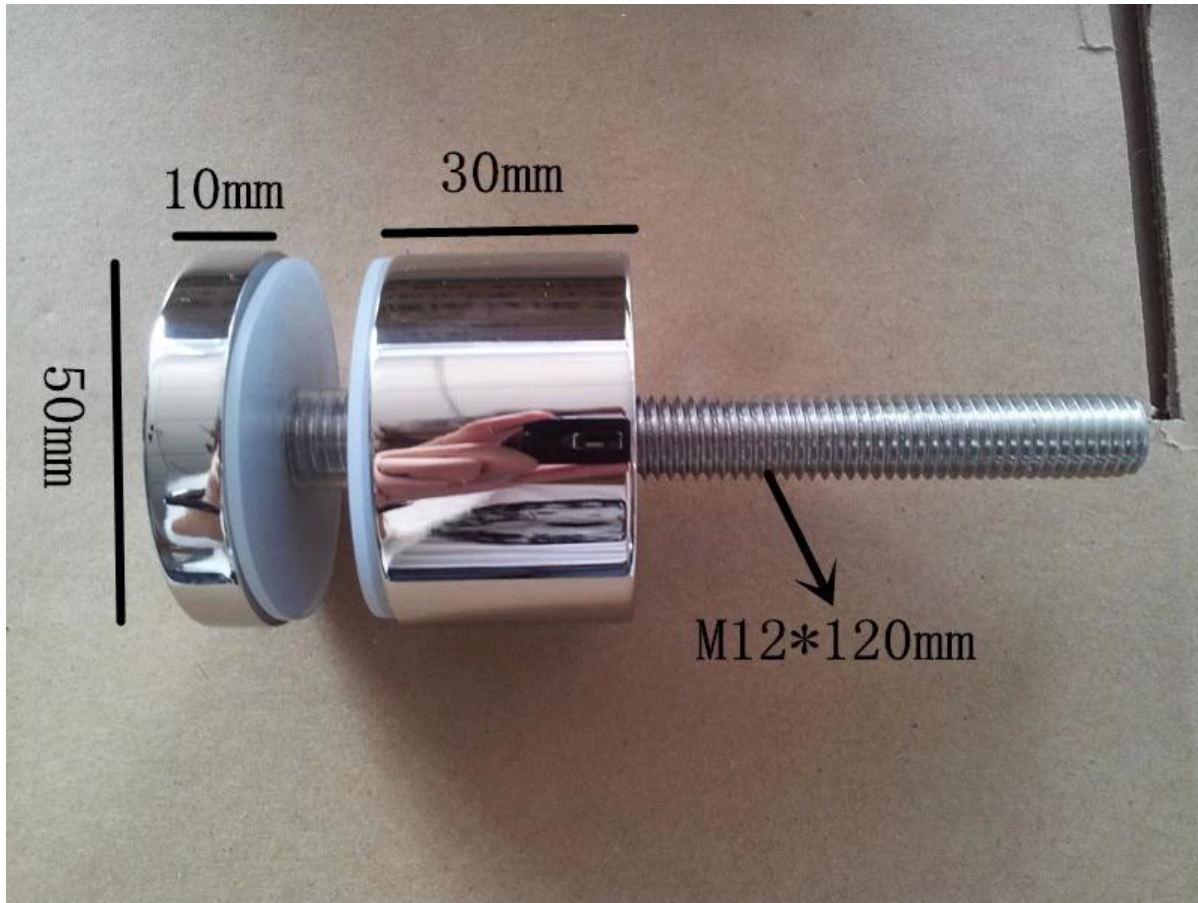

Products details

SF-30

Model No.: SF-30

Weight: 245g/pc

Size: 30x10mm cap,30x25mm body,M8x100 bolt,silicon rubber gasket included

SF-50

Model No.: SF-50 (1200x1200mm glass needs 4 pcs SF-50)

Weight: 742g/pc

Size: 50x10mm cap,50x30mm body,M12x120 bolt,silicon rubbergasket included

SF-50T

Model No.: SF-50T

Weight: 3236g/pc

Size: 50x10mm cap,50x30mm body,silicon rubber gasket included

Mounting plate size: 200x100x10mm