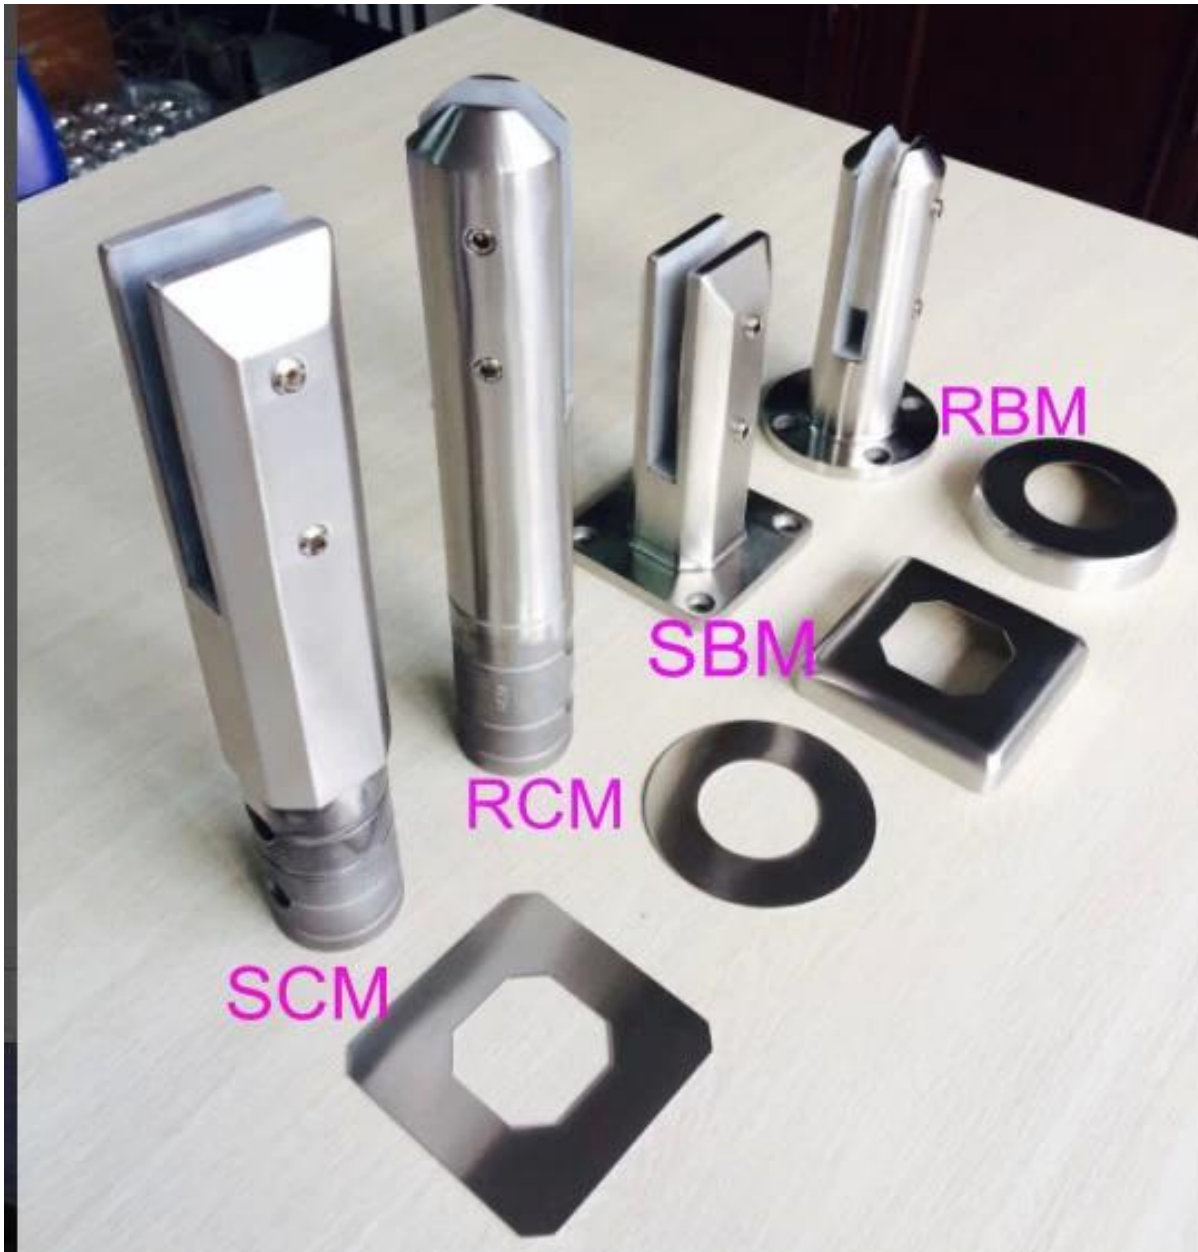

* glass pool fence (with RCM spigot)

Link for more detailed info:[spigot for frameless glass railing, core drill spigot, round glass spigot](#)

* glass railing (with SCM spigot)

Link for more detailed info:[stainless steel 316 / duplex 2206 square core drilled pool fence glass spigot , SCM](#)

* indoor glass railing with slotted handrail (with SBM spigot)

Link for more detailed info: [New product release square spigot /mini post for frameless glass pool fencing, stainless steel 316 / 2205 square spigot](#)

* outdoor door glass railing(with RBM spigot)

Link for more detailed info:[stainless steel round fencing spigot for frameless glass railing design, deck railing spigot, base plate fence spigot](#)

Spigot types:

- Square core drill spigot (mode No.SCM)
- Round core drill spigot (mode No.RCM)
- Square base plate spigot (mode No.SBM)
- Round base plate spigot (mode No.RBM)

We have extensive experience in the glass fencing industry and we are always happy to consult on design also to help create the perfect glass fence to suit your taste and home. Contact us today for our expert advice and service of glass fencing.