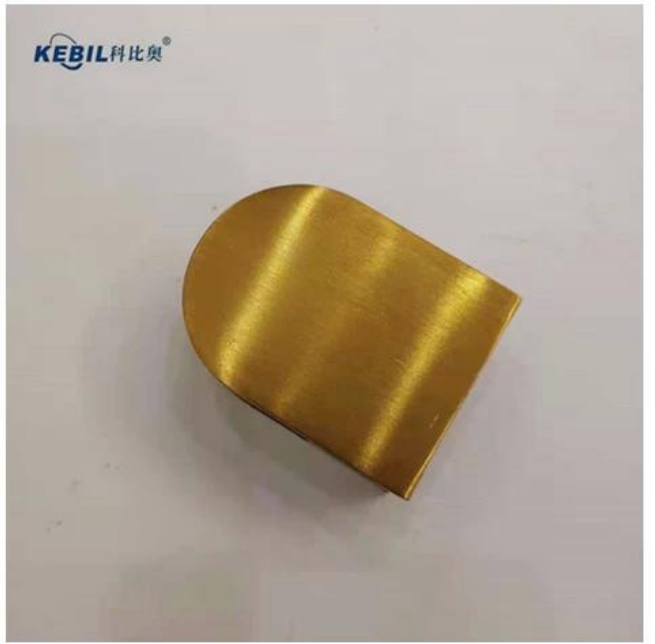

## **Black Color Stainless Steel Glass Clamps Glass Clips Glass Clamp Holders**

<b>Product Name</b>	Glass clamp G103
<b>Brand</b>	Kebil
<b>Material</b>	Stainless steel 304, 316
<b>Surface Treatment</b>	Satin brushed, mirror polished, black, white, gold
<b>Package</b>	Individually In Plastic Bag, Standard Carton For Outer Packing
<b>Certificate</b>	ISO 9001-2000
<b>Usage</b>	(1) For Construction And Handrail Use. (2) In Shopping Mall, House. Railing Glass Clamps
<b>Features</b>	Made Of Stainless Steel, Beautiful Outlook, Easy To Clean, Good Quality Etc.
<b>Related Keywords</b>	Glass Clamp / Stainless Steel Glass Clamp / Stainless Steel Clamp / Glass Balustrade Clamp / Glass Clip / Frameless Glass Clamp
<b>Application</b>	Decoration, Widely Used On Stainless Steel Balustrade & Handrails. Indoor Or Outdoor Decorations.
<b>Lead Time</b>	2-4 weeks.
<b>MOQ</b>	10 pieces.

### **Product Images:**

**Other finish available**

**Othe clamp type available**

**G102**

**G103/G104**

**G105**

**G108R**

**PV-90**