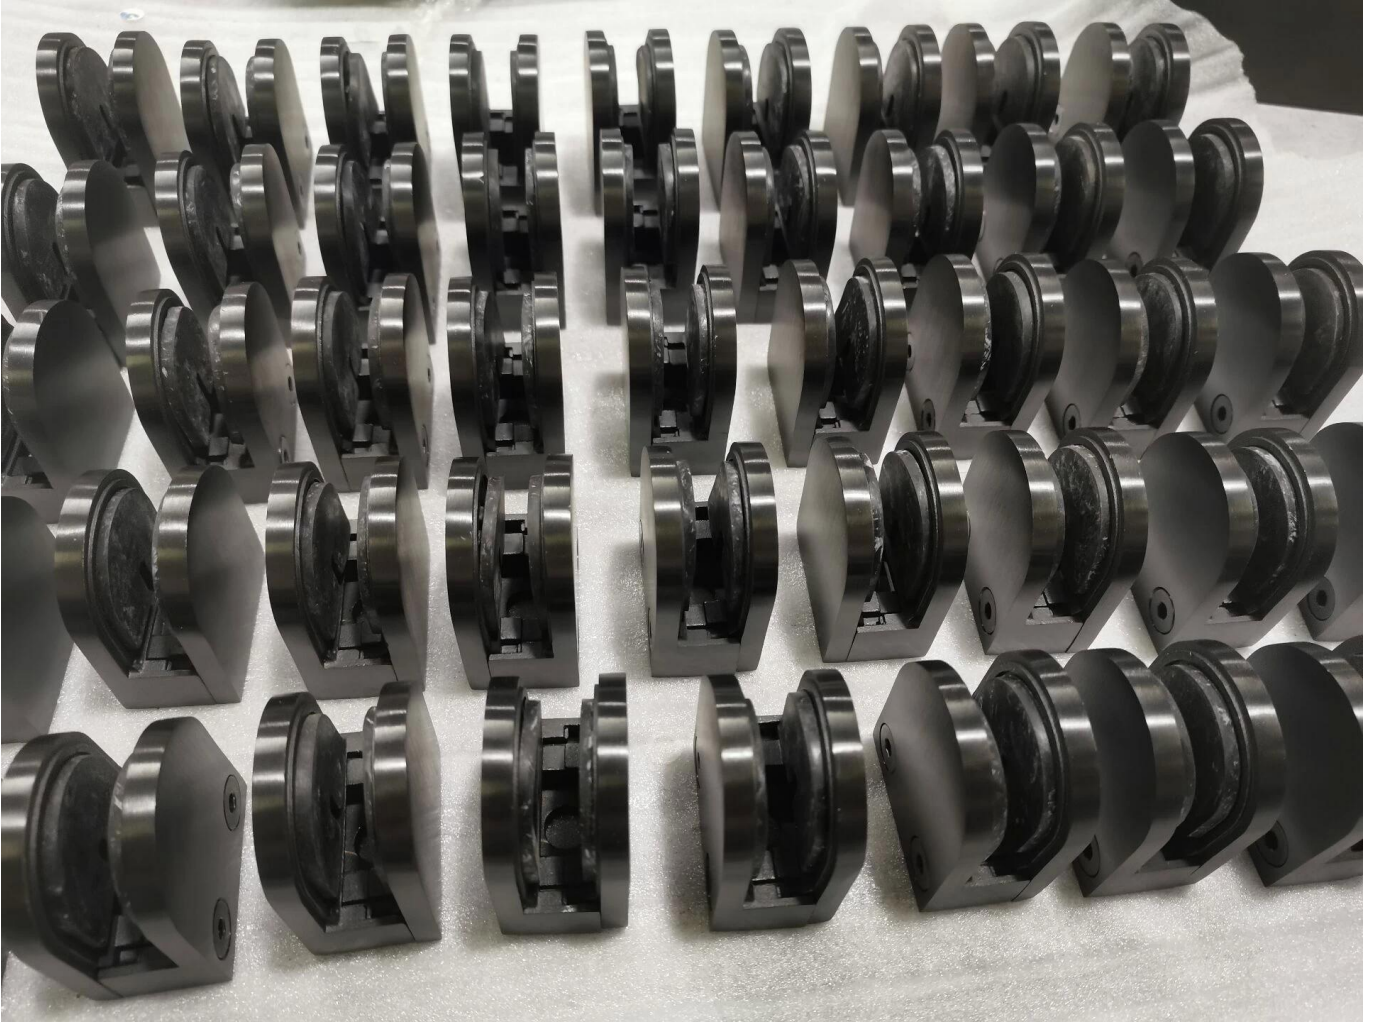

## **Black Color Stainless Steel Glass Clamps Glass Clips Glass Clamp Holders**

<b>Product Name</b>	Glass clamp G103
<b>Brand</b>	Kebil
<b>Material</b>	Stainless steel 304, 316
<b>Surface Treatment</b>	Satin brushed, mirror polished, black, white, gold
<b>Package</b>	Individually In Plastic Bag, Standard Carton For Outer Packing
<b>Certificate</b>	ISO 9001-2000
<b>Usage</b>	(1) For Construction And Handrail Use. (2) In Shopping Mall, House. Railing Glass Clamps
<b>Features</b>	Made Of Stainless Steel, Beautiful Outlook, Easy To Clean, Good Quality Etc.
<b>Related Keywords</b>	Glass Clamp / Stainless Steel Glass Clamp / Stainless Steel Clamp / Glass Balustrade Clamp / Glass Clip / Frameless Glass Clamp
<b>Application</b>	Decoration, Widely Used On Stainless Steel Balustrade & Handrails. Indoor Or Outdoor Decorations.
<b>Lead Time</b>	2-4 weeks.
<b>MOQ</b>	10 pieces.

### **Product Images:**

**Other finish available**

**Othe clamp type available**

**G102**

**G103/G104**

**G105**

**G108R**

**PV-90**

**CB-180**

**BC-60**

**BC-80x35**

**CB-90**

Drawing	Picture	Ref.	A	B	C	D	E
		G108	55	55	30	11	0
		G108R	58	55	30	11	R25.4
		G101	51	41	25	11	0
		G101R	55	41	25	11	R21.5/R25.4
		G102	44	44	25	11	0
		G102R	48	44	25	11	R21.5/R25.4
		G103	50	40	22	8	0
		G104	50	40	26	12	0
		G105	54	45	28	14	0
		G107	63	45	28	14	0
		G103R	52	40	22	8	R21.5
		G104R	52	40	26	12	R21.5
		G105R	58	45	28	14	R21.5/R25.4
		G107R	66	45	28	14	R21.5/R25.4
		G106	50	40	25	12	0
		G106R	52	40	25	12	R21.5/R25.4