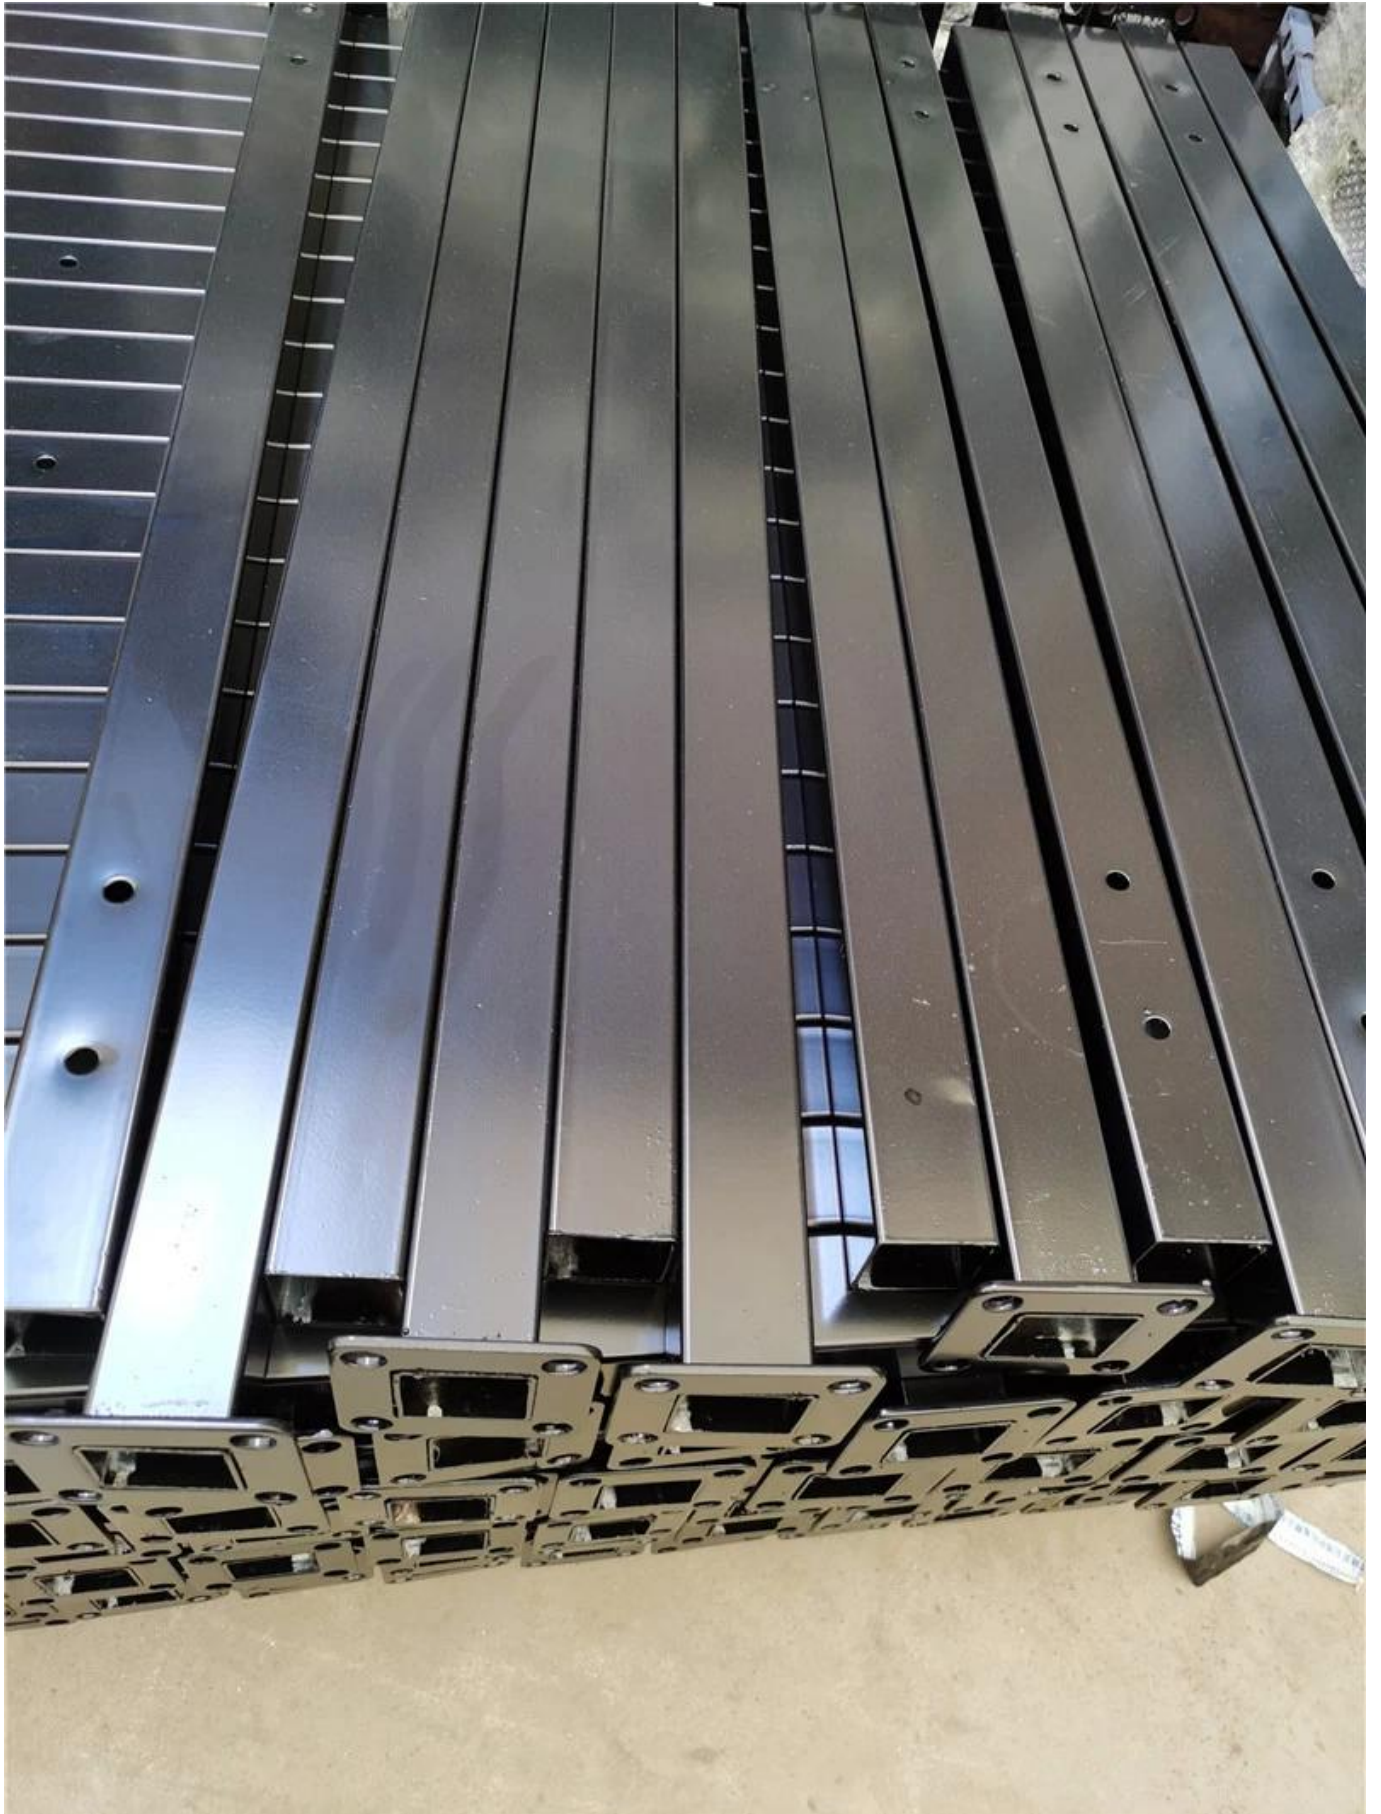

- Railing specs-
- Aluminum material , black powder coating
- Post : 40*40*1.5mm
- Top handrail 40*40*1.5mm
- Small vertical post 19*19*1.0mm
- Bottom kick rail 32*32*1.2mm
- Railing Height (ground to top) 1200mm
- ϕ 20mm cross rod , galvanized steel

Sample photos of aluminum railings we made for Apartment project overseas -

Production photos - welding process of aluminum railings -

Powder coating of aluminum Railings-

If you have building projects that need for aluminum / galvanized steel railings , we are the right supplier for you .