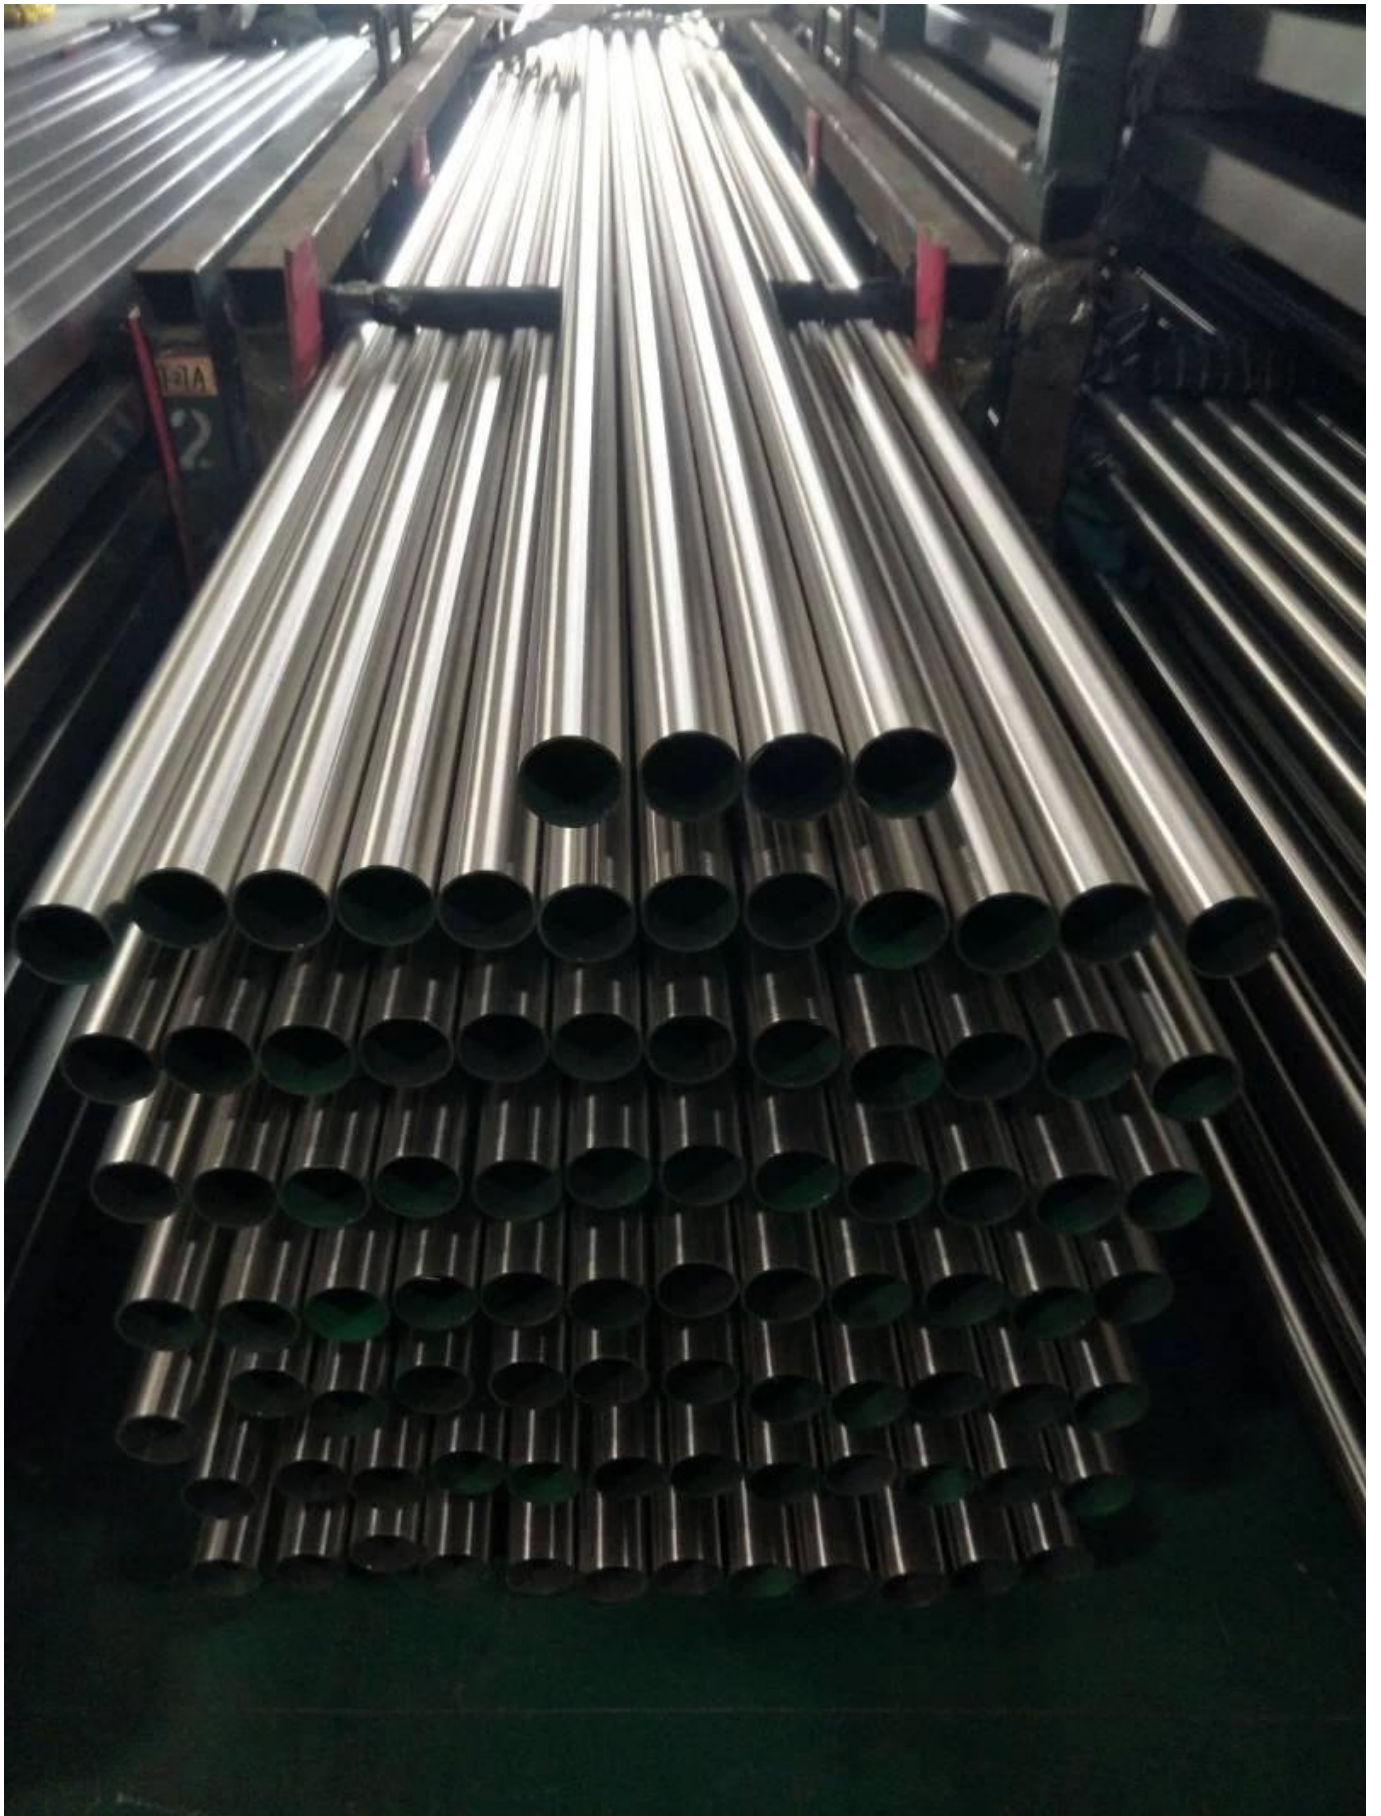

Balcony Outdoor Black Stainless Steel Baluster Glass Railing With Clear Tempered Glass

Product Name	Balcony Outdoor Stainless Steel Baluster Glass Railing With Blue Tempered Glass
Model	LCH-101
Material	Stainless steel 304/316
Surface Treatment	Satin /Polish/Mirror/Black
Handrail Pipe	Rectangle: 40*40/50*50/40*60mm or customized Round: 38.1/42.4/50.8mm or customized
Glass fitting	Suit for 8-12mm glass or customized
Height of the balustrade	850-1200mm or customized
Service	OEM & ODM
Application	Balcony handrail/outdoor railing/indoor handrail/indoor staircase etc
Delivery	30-35days
Technology	Investment Casting
Project Solution	Acceptable,CAD Draeing,3D Drawing etc

Round Design Balustrade Posts:

Round Handrail Tube:

Glass Panel:

Please feel free to contact us for more information:

Frank

Email: sales02@launch-china.cn

HP/WhatsApp: +8615906261741