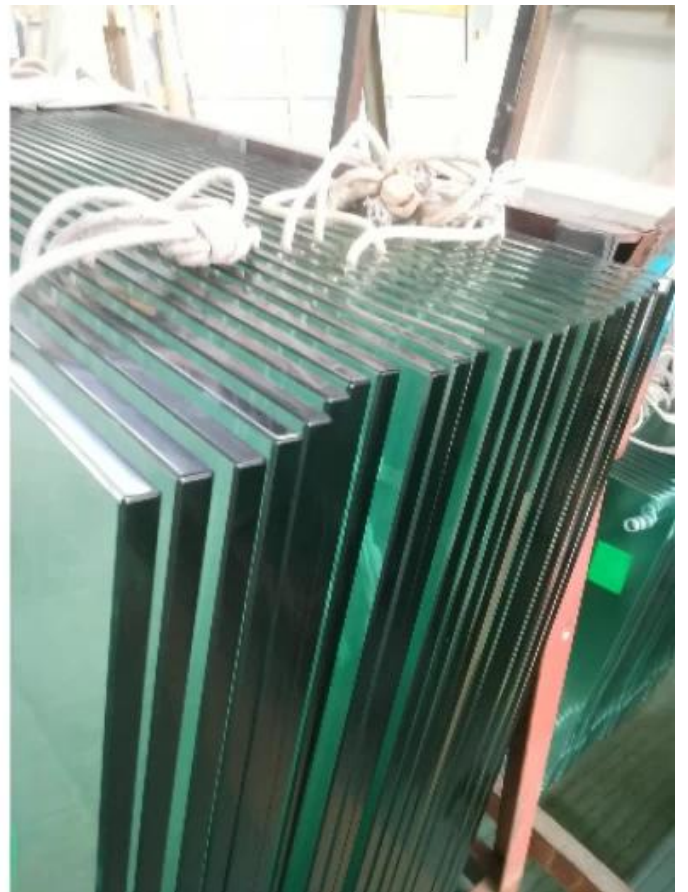

Balcony Outdoor Black Stainless Steel Baluster Glass Railing With Clear Tempered Glass

Product Name	Balcony Outdoor Stainless Steel Baluster Glass Railing With Blue Tempered Glass
Model	LCH-101
Material	Stainless steel 304/316
Surface Treatment	Satin /Polish/Mirror/Black
Handrail Pipe	Rectangle: 40*40/50*50/40*60mm or customized Round: 38.1/42.4/50.8mm or customized
Glass fitting	Suit for 8-12mm glass or customized
Height of the balustrade	850-1200mm or customized
Service	OEM & ODM
Application	Balcony handrail/outdoor railing/indoor handrail/indoor staircase etc
Delivery	30-35days
Technology	Investment Casting
Project Solution	Acceptable,CAD Draeing,3D Drawing etc

Round Design Balustrade Posts:

Round Handrail Tube:

Glass Panel:

Please feel free to contact us for more information:

Frank

Email: sales02@launch-china.cn

HP/WhatsApp: +8615906261741