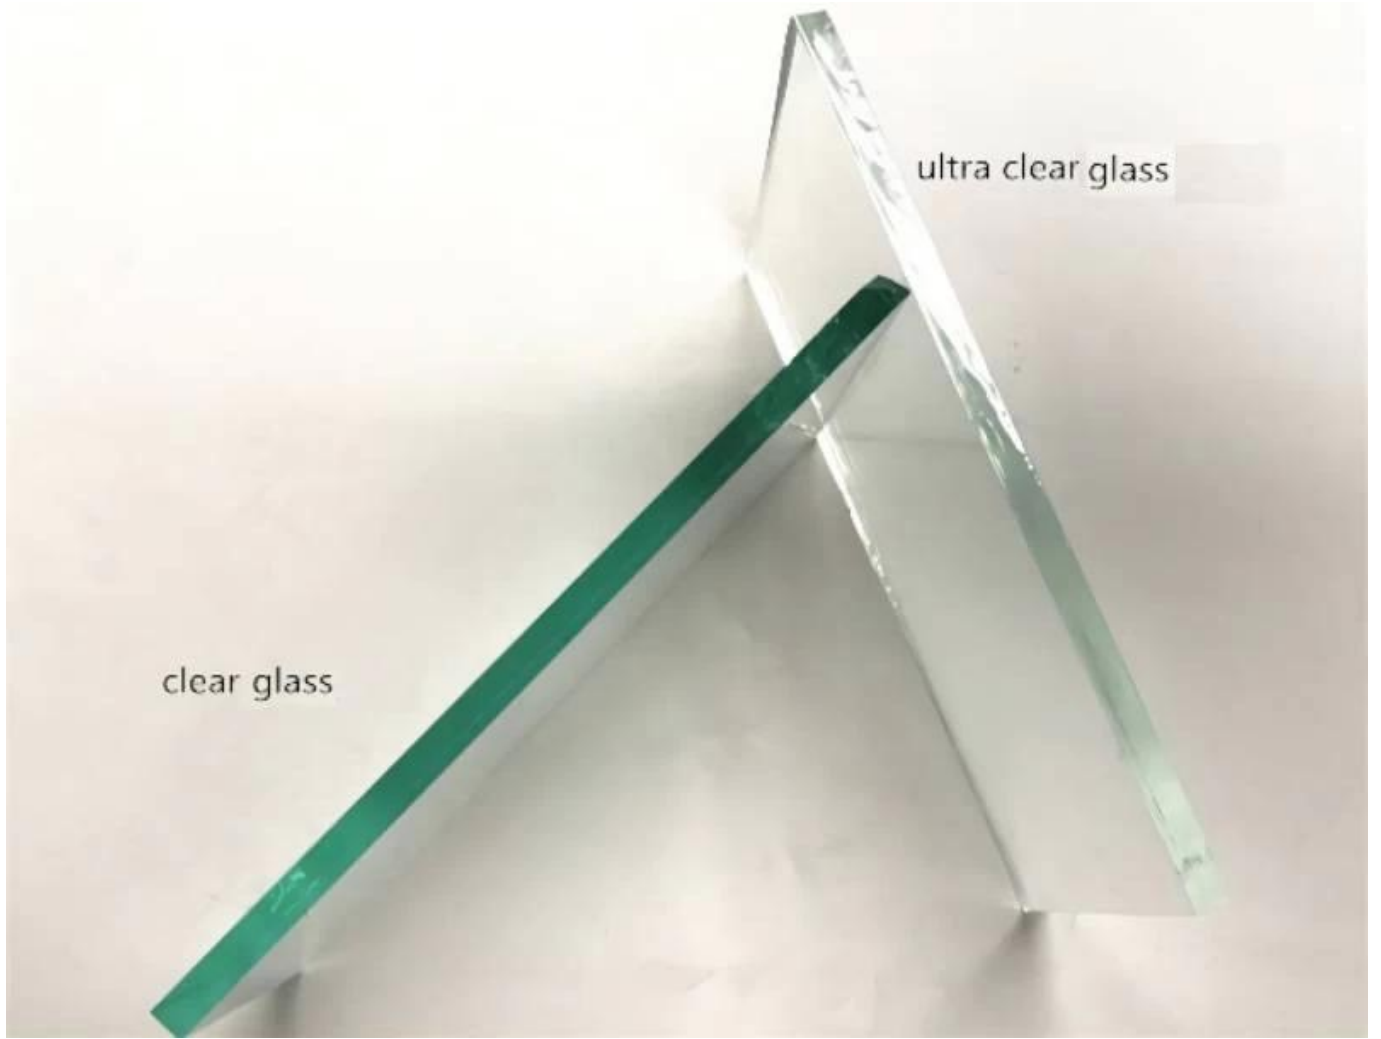

Balcony Outdoor Black Stainless Steel Baluster Glass Railing With Clear Tempered Glass

Product Name	Balcony Outdoor Stainless Steel Baluster Glass Railing With Blue Tempered Glass
Model	LCH-101
Material	Stainless steel 304/316
Surface Treatment	Satin /Polish/Mirror/Black
Handrail Pipe	Rectangle: 40*40/50*50/40*60mm or customized Round: 38.1/42.4/50.8mm or customized
Glass fitting	Suit for 8-12mm glass or customized
Height of the balustrade	850-1200mm or customized
Service	OEM & ODM
Application	Balcony handrail/outdoor railing/indoor handrail/indoor staircase etc
Delivery	30-35days
Technology	Investment Casting
Project Solution	Acceptable,CAD Draeing,3D Drawing etc

Round Design Balustrade Posts:

Round Handrail Tube:

Glass Panel:

Please feel free to contact us for more information:

Frank

Email: sales02@launch-china.cn

HP/WhatsApp: +8615906261741