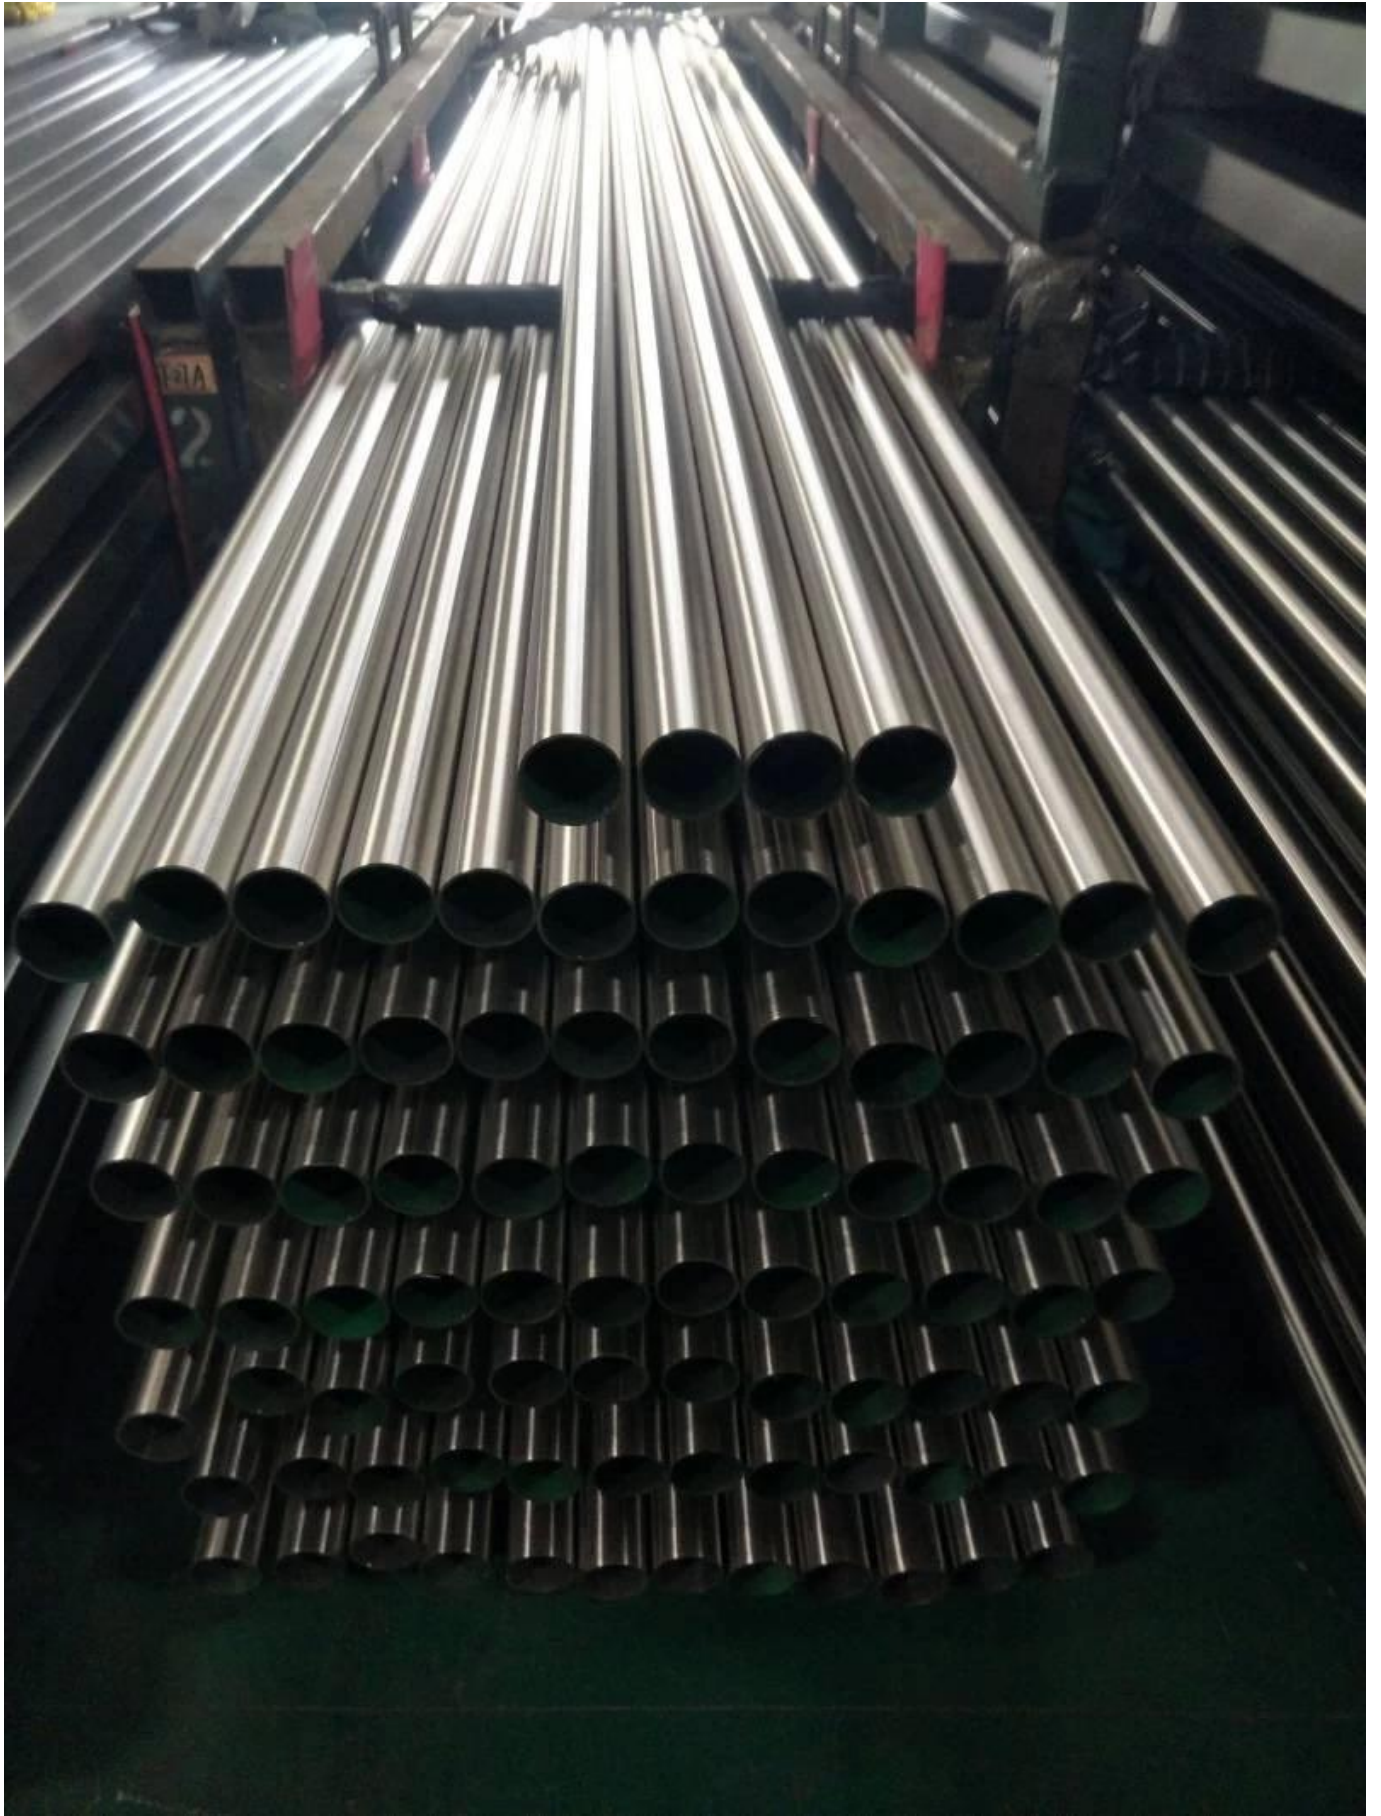

Balcony Outdoor Black Stainless Steel Baluster Glass Railing With Clear Tempered Glass

Product Name	Balcony Outdoor Stainless Steel Baluster Glass Railing With Blue Tempered Glass
Model	LCH-101
Material	Stainless steel 304/316
Surface Treatment	Satin /Polish/Mirror/Black
Handrail Pipe	Rectangle: 40*40/50*50/40*60mm or customized Round: 38.1/42.4/50.8mm or customized
Glass fitting	Suit for 8-12mm glass or customized
Height of the balustrade	850-1200mm or customized
Service	OEM & ODM
Application	Balcony handrail/outdoor railing/indoor handrail/indoor staircase etc
Delivery	30-35days
Technology	Investment Casting
Project Solution	Acceptable,CAD Draeing,3D Drawing etc

Round Design Balustrade Posts:

Round Handrail Tube:

Glass Panel:

Please feel free to contact us for more information:

Frank

Email: sales02@launch-china.cn

HP/WhatsApp: +8615906261741