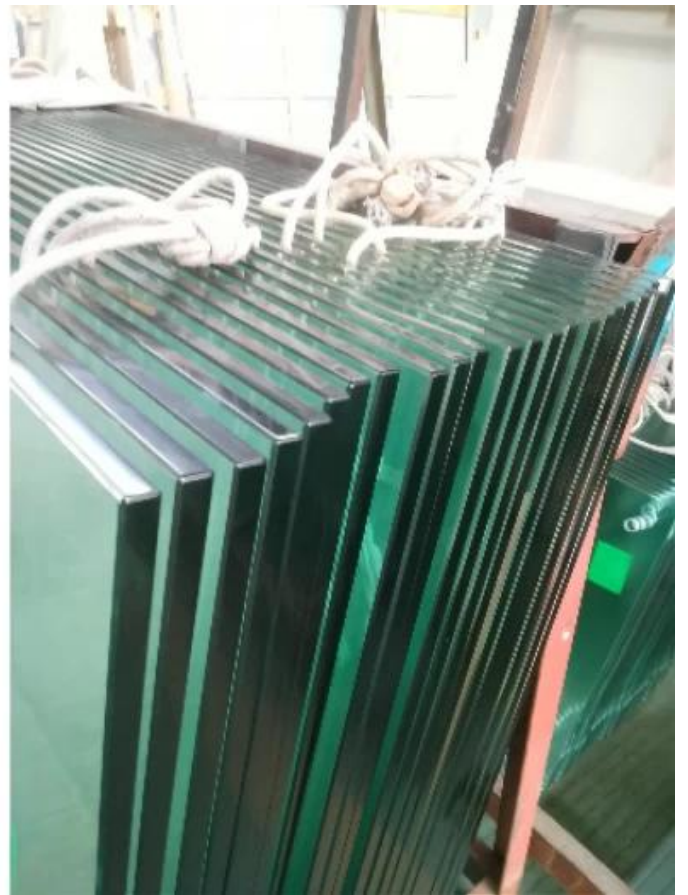

Balcony Outdoor Black Stainless Steel Baluster Glass Railing With Clear Tempered Glass

Product Name	Balcony Outdoor Stainless Steel Baluster Glass Railing With Blue Tempered Glass
Model	LCH-101
Material	Stainless steel 304/316
Surface Treatment	Satin /Polish/Mirror/Black
Handrail Pipe	Rectangle: 40*40/50*50/40*60mm or customized Round: 38.1/42.4/50.8mm or customized
Glass fitting	Suit for 8-12mm glass or customized
Height of the balustrade	850-1200mm or customized
Service	OEM & ODM
Application	Balcony handrail/outdoor railing/indoor handrail/indoor staircase etc
Delivery	30-35days
Technology	Investment Casting
Project Solution	Acceptable,CAD Draeing,3D Drawing etc

Round Design Balustrade Posts:

Round Handrail Tube:

Glass Panel:

Please feel free to contact us for more information:

Frank

Email: sales02@launch-china.cn

HP/WhatsApp: +8615906261741