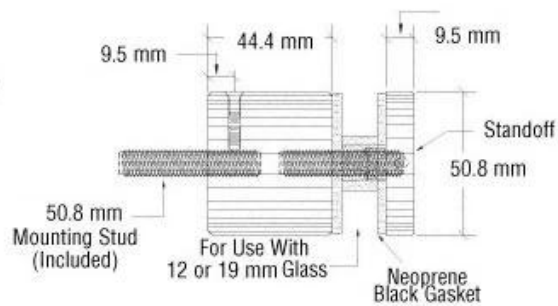

Brushed Stainless Glass Rail Glass Standoff with Rubber and Bolt

1. Standoff details :

- High Grade Alloy 316 Stainless Steel Standard
- Finish: Brushed (Mirror polished also available)
- Compact Design with Base, Cap, and Mounting Stud
- For Use with 1/2" or 3/4" (12 or 19 mm) glass
- For Mounting to Steel, Concrete, or Wood Substrate

2. Design drawing :

C.R. LAURENCE design drawing :

We actually production drawing, as customer request, which fitting for 12mm glass :

3. Elegant Performance photos :

Back section Screw in separately packaging :