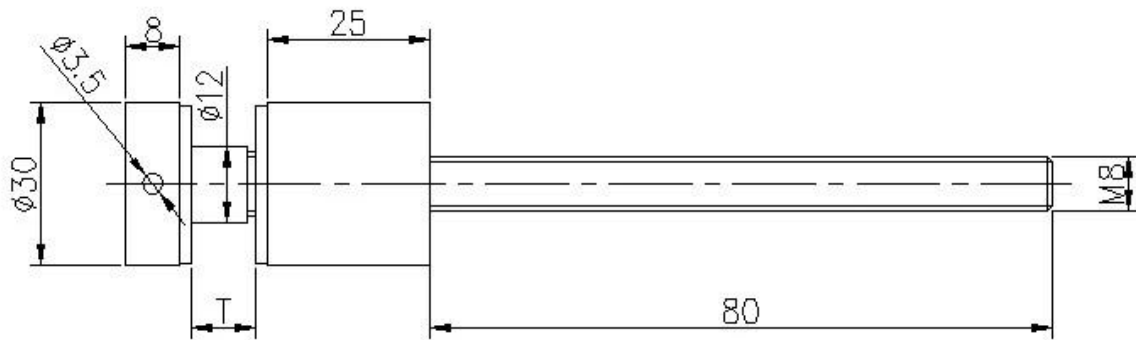

Brushed Stainless Glass Rail Glass Standoff with Rubber and Bolt

1. Standoff details :

- High Grade Alloy 316 Stainless Steel Standard
- Finish: Brushed (Mirror polished also available)
- Compact Design with Base, Cap, and Mounting Stud
- For Use with 1/2" or 3/4" (12 or 19 mm) glass
- For Mounting to Steel, Concrete, or Wood Substrate

2. Design drawing :

C.R. LAURENCE design drawing :

We actually production drawing, as customer request, which fitting for 12mm glass :

3. Elegant Performance photos :

Back section Screw in separately packaging :