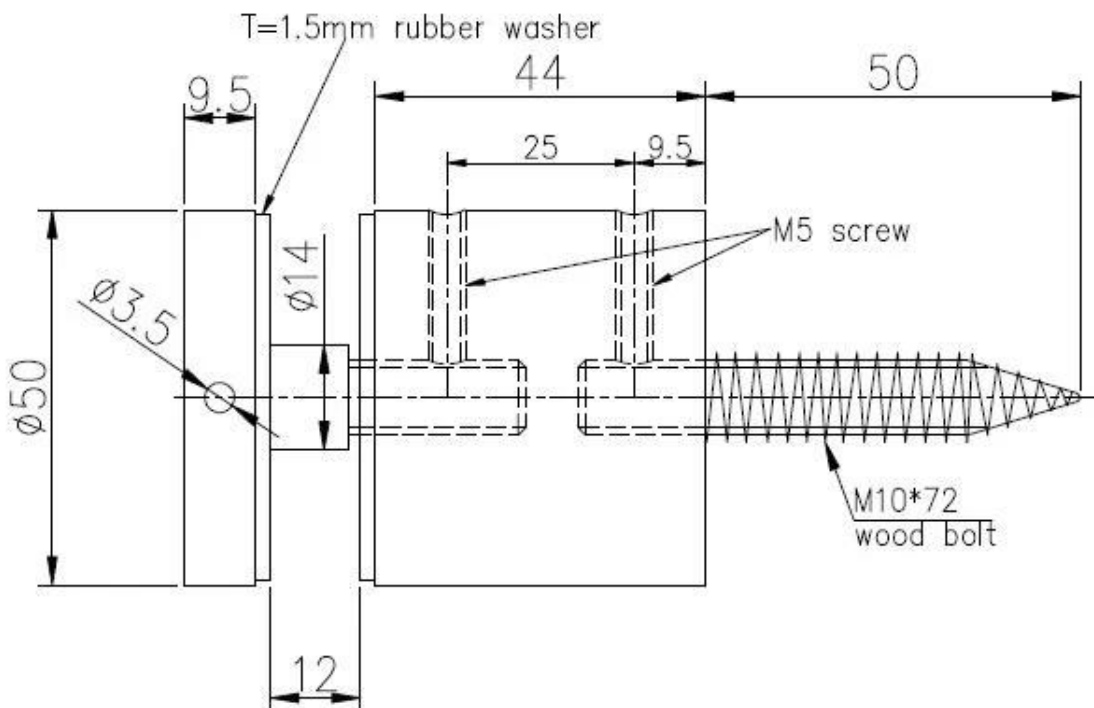

Brushed Stainless Glass Rail Glass Standoff with Rubber and Bolt

1. Standoff details :

- High Grade Alloy 316 Stainless Steel Standard
- Finish: Brushed (Mirror polished also available)
- Compact Design with Base, Cap, and Mounting Stud
- For Use with 1/2" or 3/4" (12 or 19 mm) glass
- For Mounting to Steel, Concrete, or Wood Substrate

2. Design drawing :

C.R. LAURENCE design drawing :

We actually production drawing, as customer request, which fitting for 12mm glass :

3. Elegant Performance photos :

Back section Screw in separately packaging :