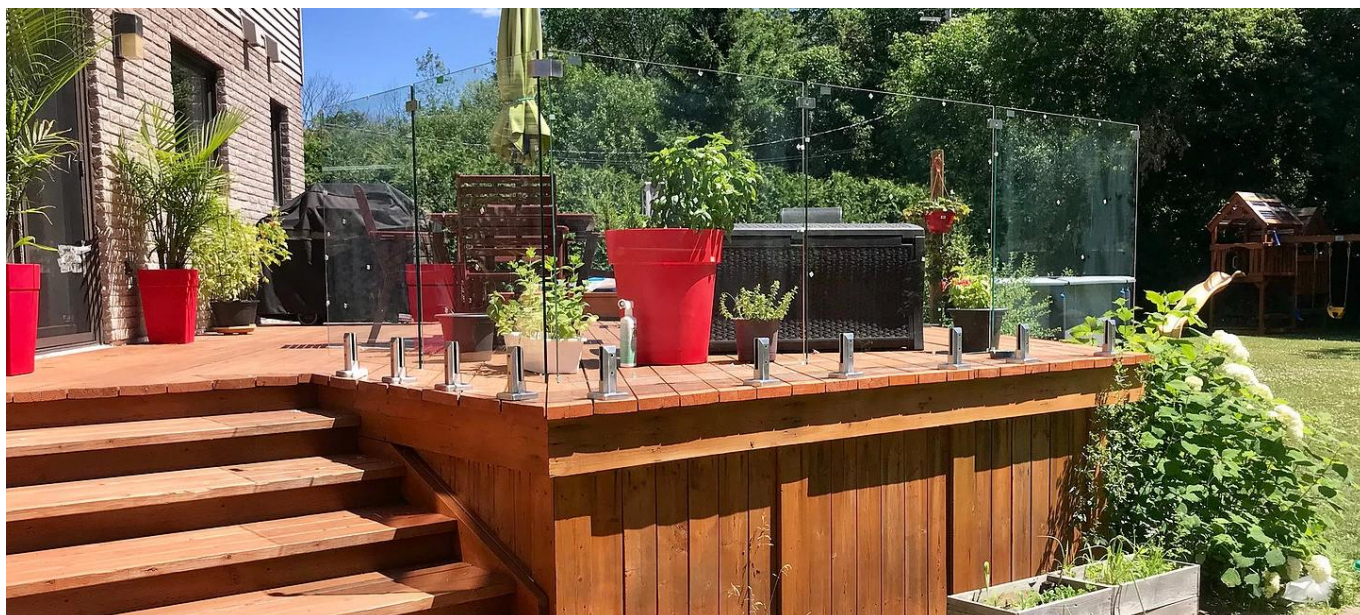

Welcome to contact us for more information:

Eve

Email: sales03@launch-china.cn

HP/WhatsApp: +8613686807796