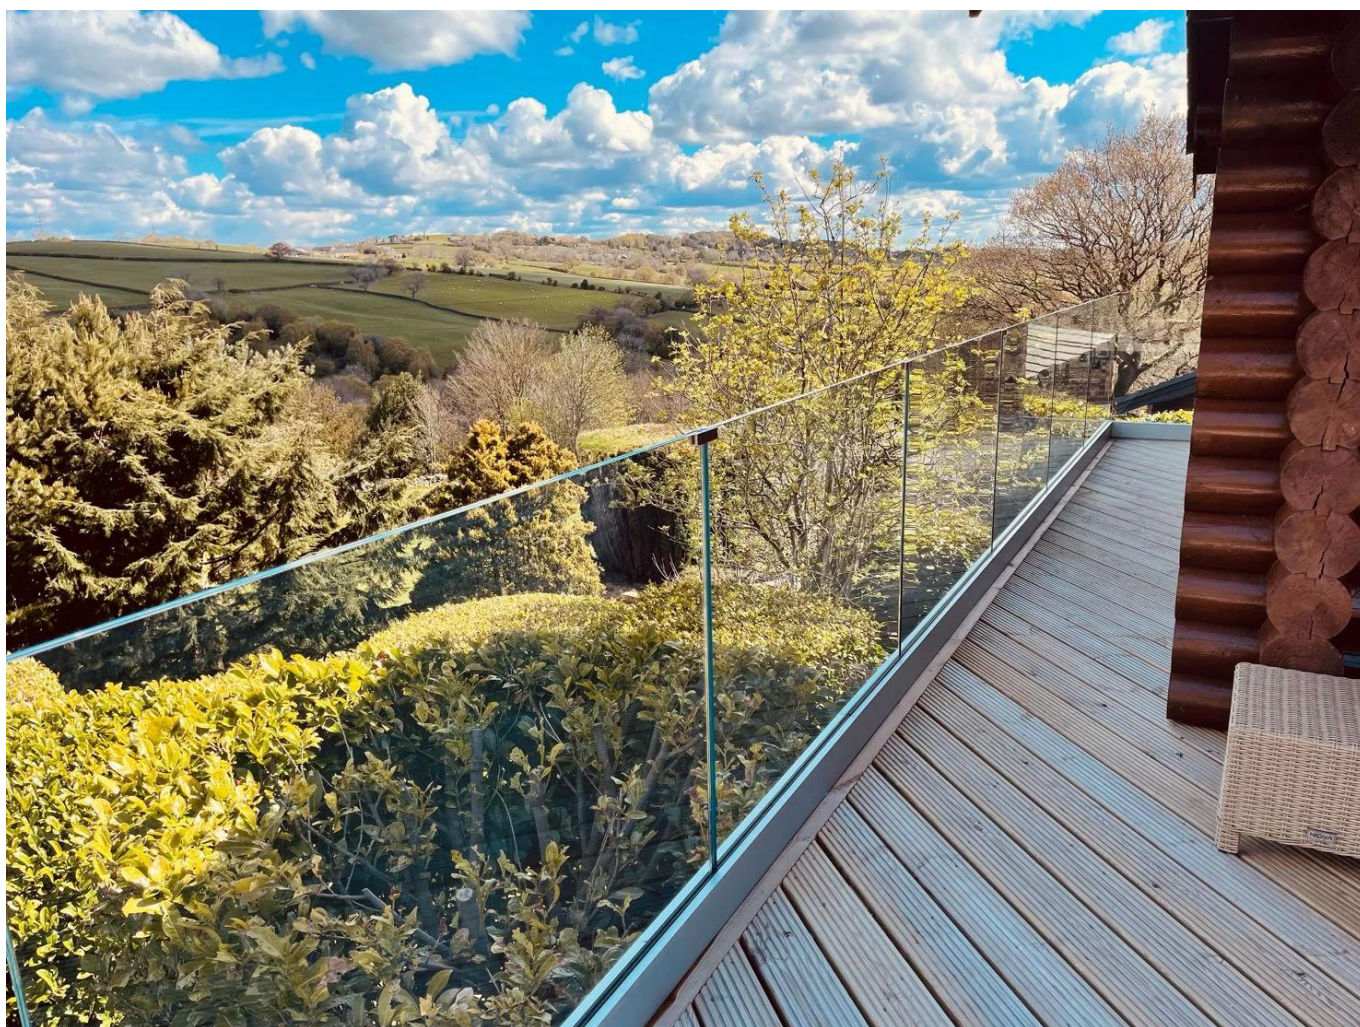

CRL Railing Hardware Square Corner Clip 12mm Glass Clamp

Key Features

- Made of high grade 316 Stainless Steel
- Compatible with 3/8", 1/2" and 9/16" glass panels
- No holes needed in glass

KEBIL 科比奥®

Description:

Even without a top rail or glass cap, you can maintain alignment and add strength to your glass railing system with the Glass Panel Stabilizers.

Mounted along the mid-top area of the glass panels, each sleek stabilizer holds adjacent glass panels in place.

Made of virtually corrosion-proof 316 stainless steel, Glass Panel Stabilizers are perfect for interior and exterior projects.

From 45 to 180 degrees, there are options for every angle in your railing configuration. Select the styles you need to make the perfect finishing touch to your modern glass railing project