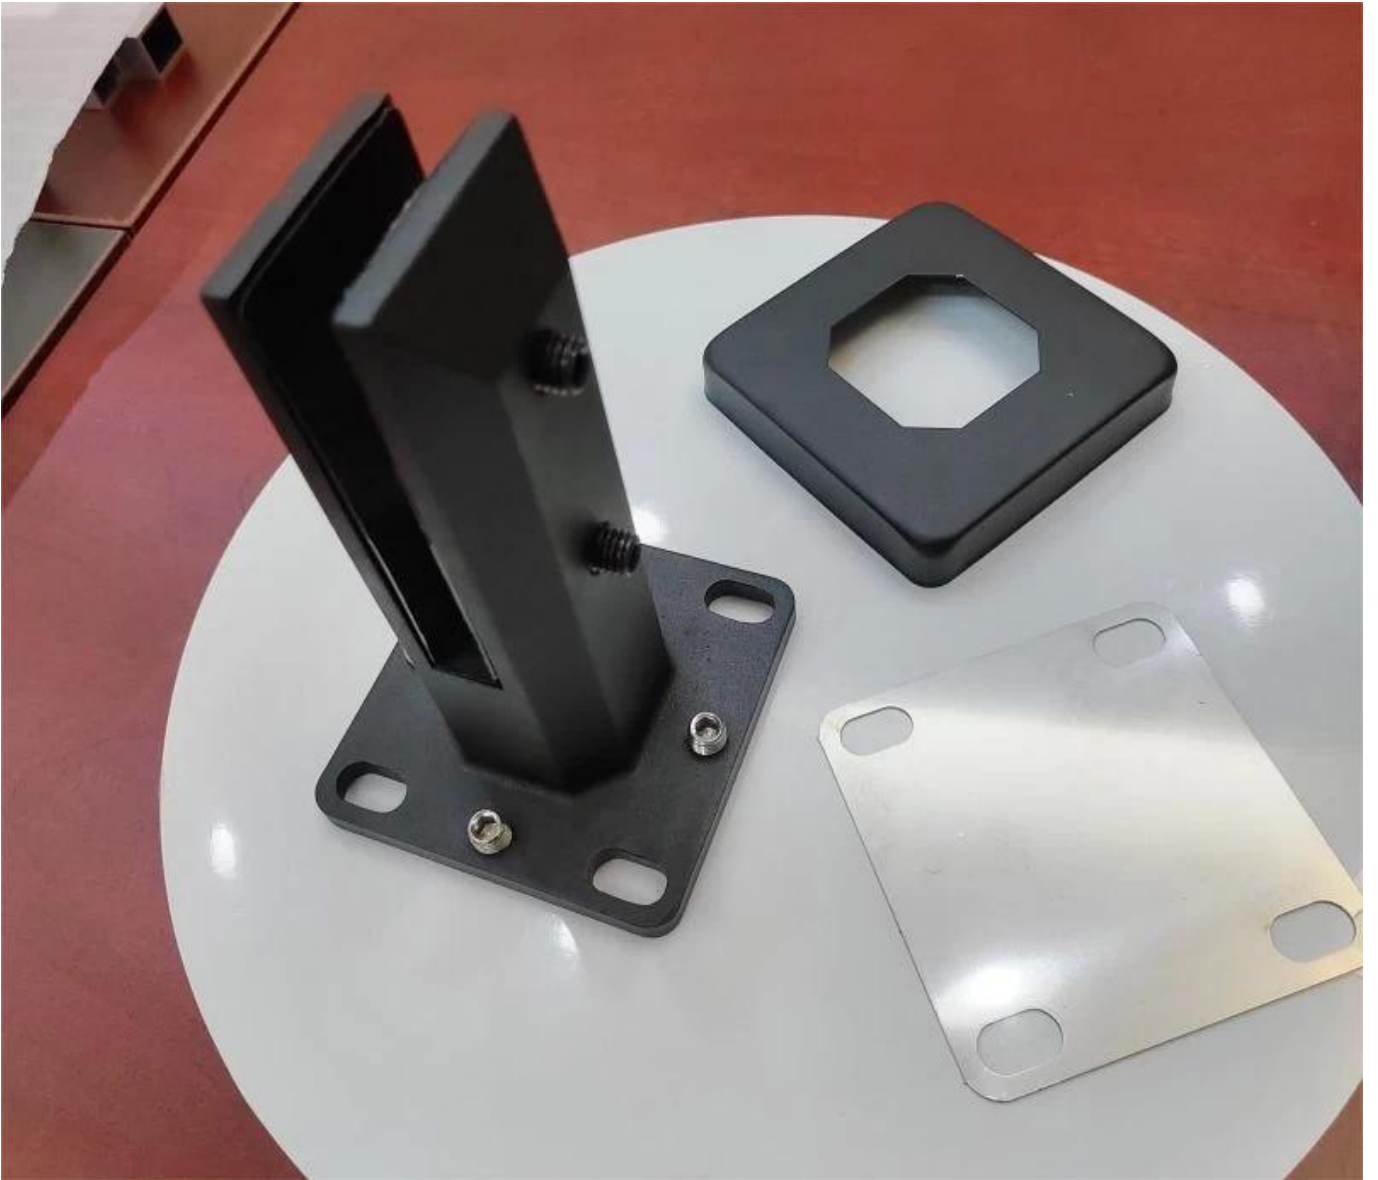

Duplex 2205 stainless steel adjustable glass spigot for frameless swimming pool fencing

Product show

Satin surface

Matt black surface

Technical drawing

Matte black glass clamps

Application photo

Other related glass spigots