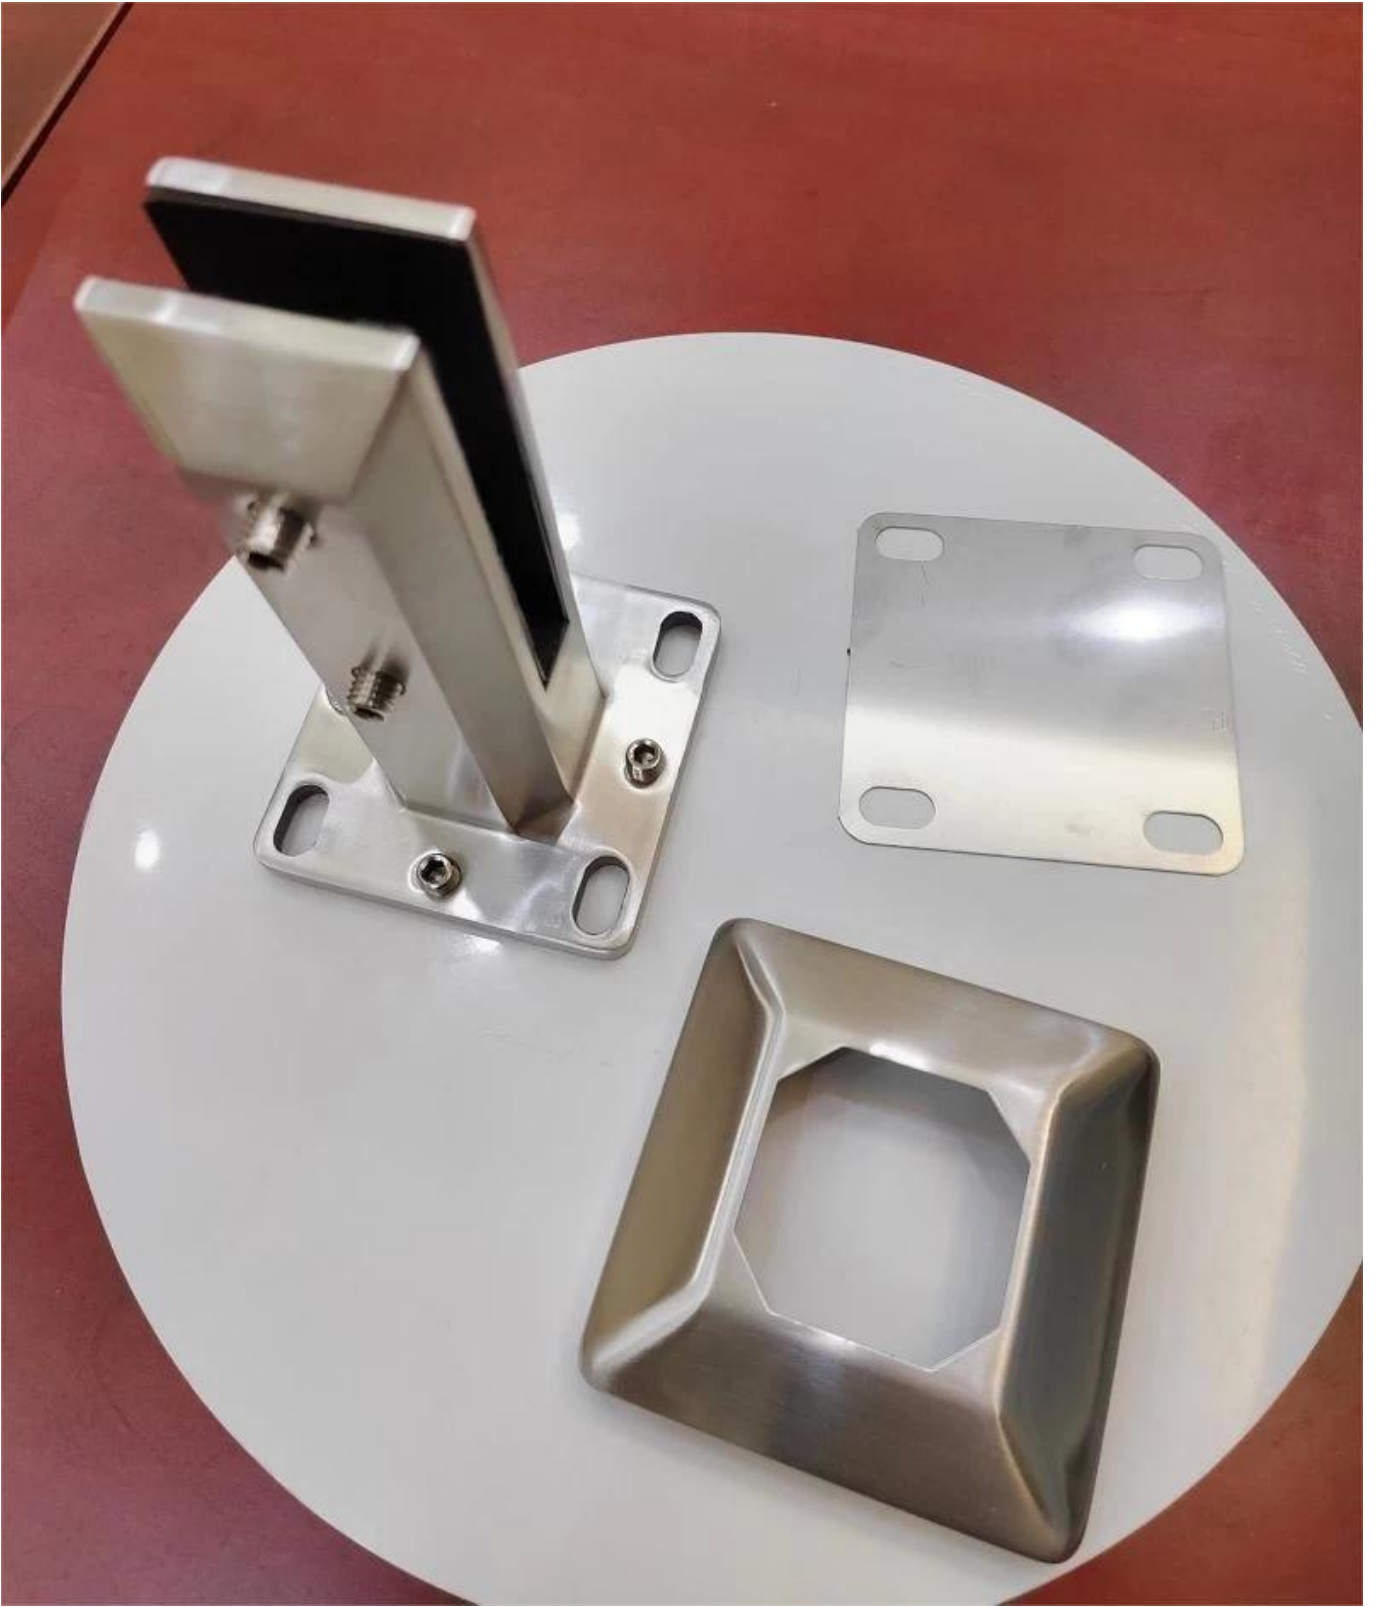

Duplex 2205 stainless steel adjustable glass spigot for frameless swimming pool fencing

Product show

Satin surface

Matt black surface

Technical drawing

Matte black glass clamps

Application photo

Other related glass spigots