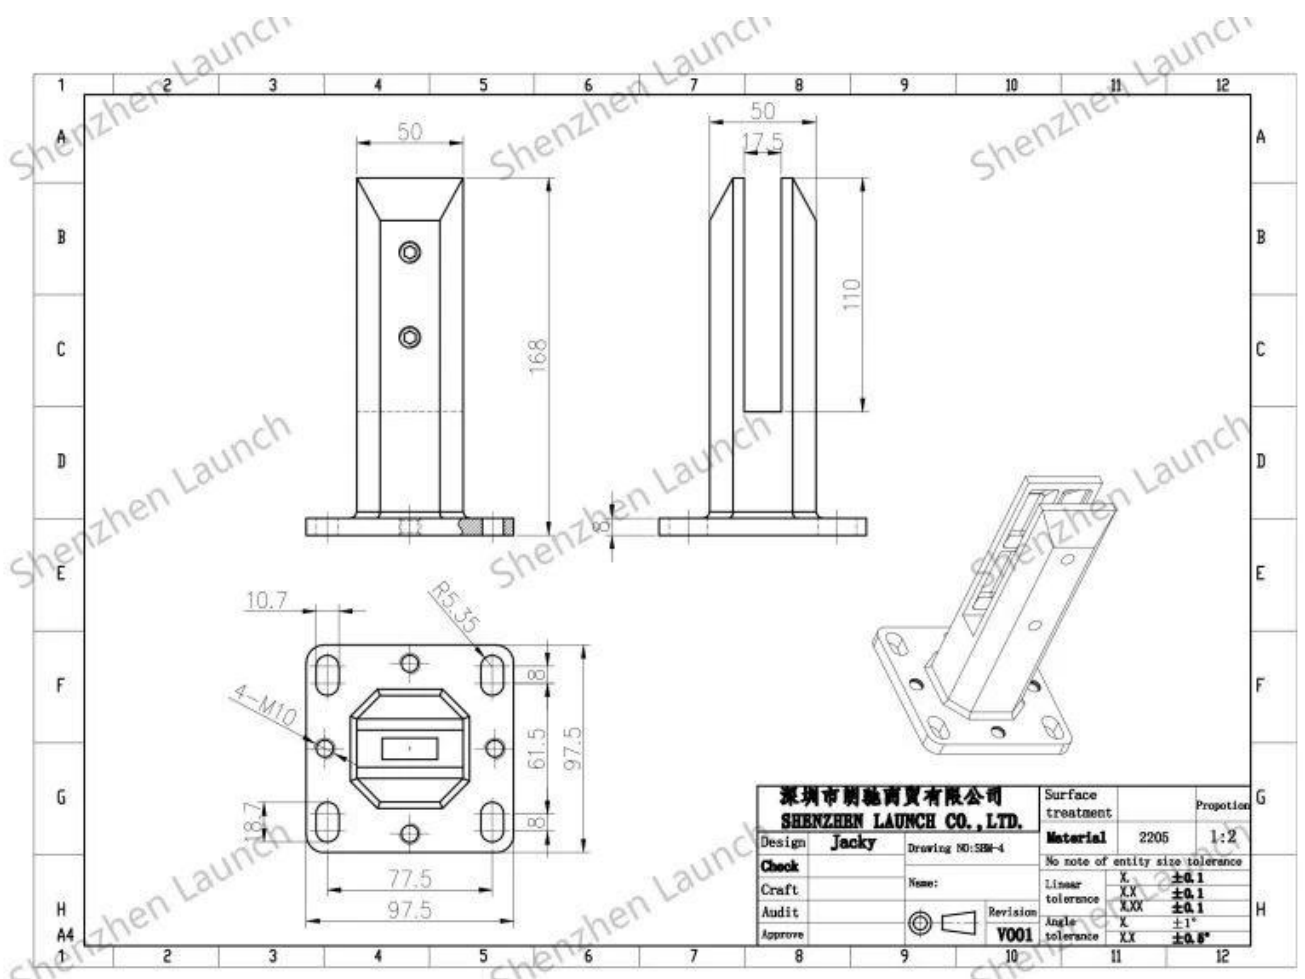

Duplex 2205 stainless steel adjustable glass spigot for frameless swimming pool fencing

Product show

Satin surface

Matt black surface

Technical drawing

Matte black glass clamps

Application photo

Other related glass spigots