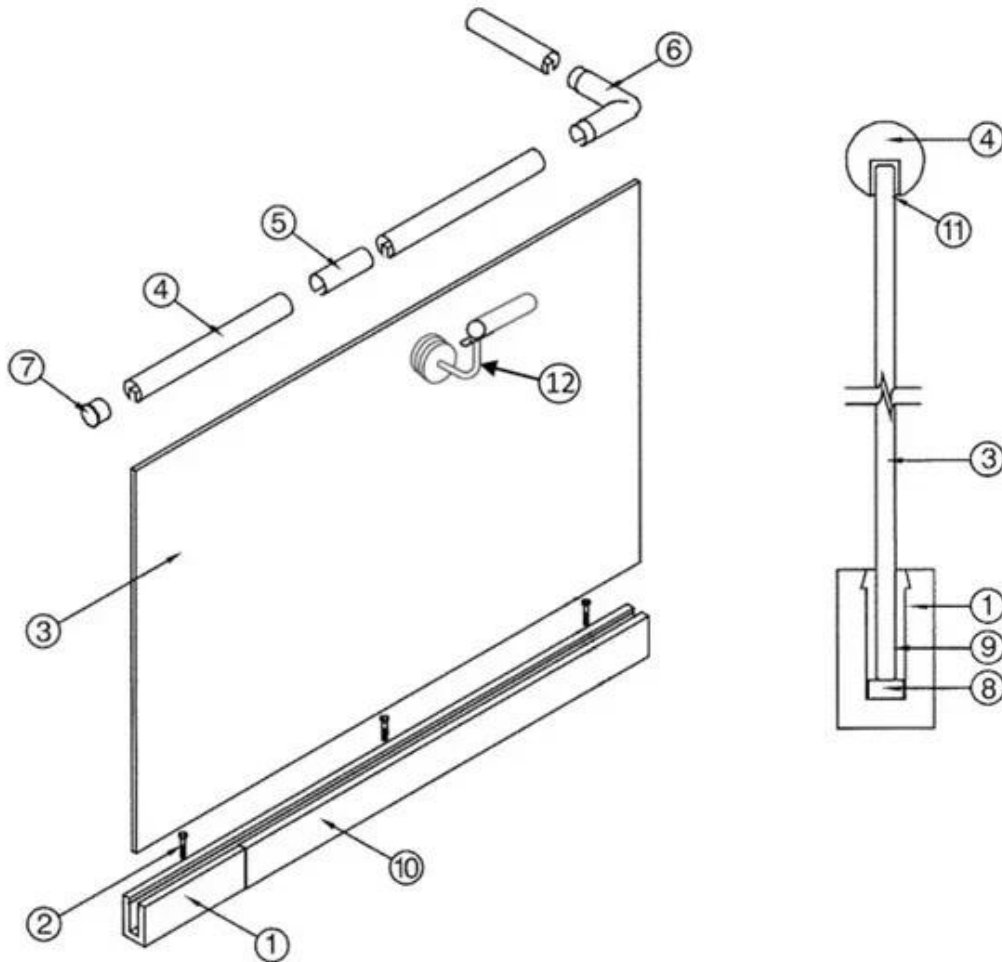

1. Aluminum Railing Base	7. End Cap
2. Stainless Cap Screw	8. Setting Block
3. 1/2" Tempered Float Glass	9. Expansive Cement
4. Top Rail	10. Cladding
5. Splice	11. Protective Insert
6. Corner fitting (Horizontal Shown Vertical Also Available)	12. Handrail Brackets and Fittings Also Available

Contact

Thank you for visiting ! Any question or inquiry, please leave a message. Will get back to you within 24 hours.

Any urgent inquiry, please contact us below:

-Contact: Wendy

-Email: sales04@launch-china.cn

-Office: (86-755)86037559