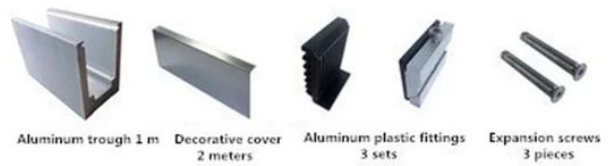

Aluminum trough 1 m

Decorative cover 2 meters

Aluminum plastic fittings 3 sets

Expansion screws 3 pieces

LCH-B01

16 mm to 17.52 mm tempered glass

1 m aluminium groove contains the following accessories (excluding glass)

Aluminum trough 1 m

Waterproof tape 2 meters

Aluminum plastic fittings 3 sets

Expansion screws 3 pieces

LCH-B02

16 mm to 17.52 mm tempered glass

1 m aluminium groove contains the following accessories (excluding glass)

Aluminum trough 1 m

Decorative cover 2 meters

Aluminum plastic fittings 3 sets

Expansion screws 3 pieces

LCH-A01

20 mm to 21.52 mm tempered glass

1 m aluminium groove contains the following accessories (excluding glass)

LCH-A02

20 mm to 21.52 mm tempered glass

1 m aluminium groove contains the following accessories (excluding glass)

Alumnum U channel railing project photos

KEBIL 科比奥 SHENZHEN LAUNCH CO.LTD
LAUNCH INTERNATIONAL LIMITED