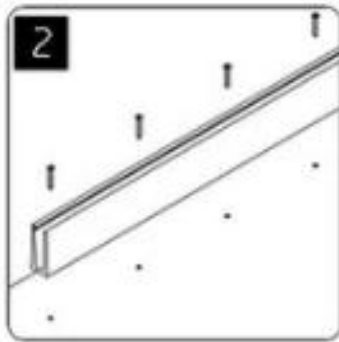

China Manufacture Aluminum U channel For Frameless Glass Railings

Aluminum U channel railing profile specifications

- Material: aluminum 6063 T5
- Finish: anodizing
- Length: 4m per length or custom's length
- For glass thickness: 12-21.52mm tempered glass
- Sold as a kit: including bolts, rubber channel and fittings

Aluminum U channel for 12mm glass

KEBIL 科比奥®

Aluminum U channel installation

installation

Other models aluminum U channel you may interest

LCH-C01

12 mm to 13.14 mm tempered glass

1 m aluminium groove contains the following accessories (excluding glass)

Aluminum trough 1 m Waterproof tape 2 meters

Aluminum plastic fittings 3 sets

Expansion screws 3 pieces

LCH-C02

12 mm to 13.14 mm tempered glass

1 m aluminium groove contains the following accessories (excluding glass)

Aluminum trough 1 m Decorative cover 2 meters

Aluminum plastic fittings 3 sets

Expansion screws 3 pieces

LCH-D01

12 mm to 13.14 mm tempered glass

1 m aluminium groove contains the following accessories (excluding glass)