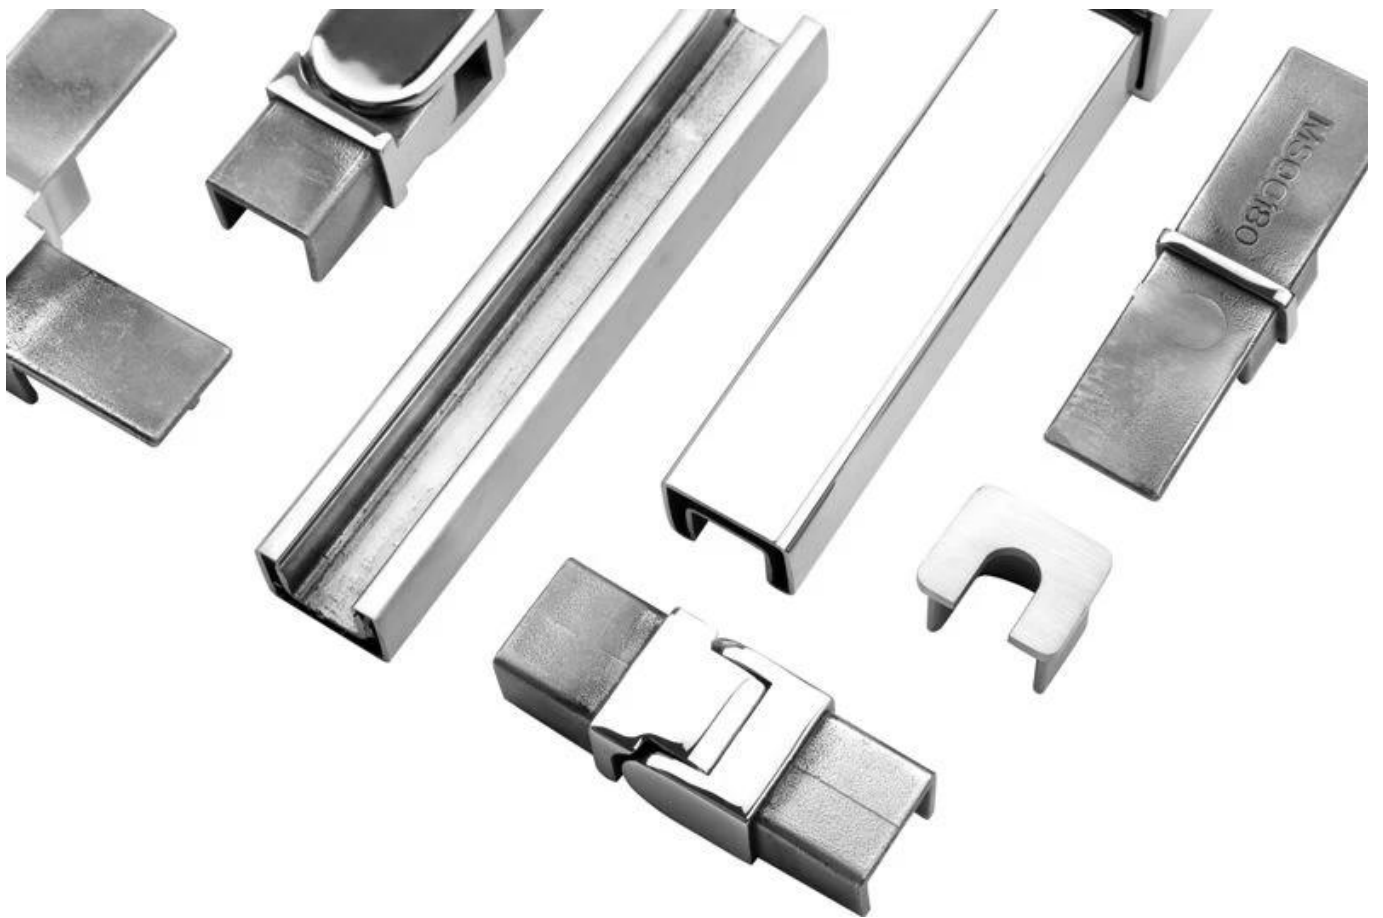

1 m aluminium groove contains the following accessories (excluding glass)

Aluminum trough 1 m

Waterproof tape 2 meters

Aluminum plastic fittings 3 sets

Expansion screws 3 pieces

LCH-D02

12 mm to 13.14 mm tempered glass

1 m aluminium groove contains the following accessories (excluding glass)

Aluminum trough 1 m

Decorative cover 2 meters

Aluminum plastic fittings 3 sets

Expansion screws 3 pieces

## Mass production and packing

**SLOT TUBE HANDRAIL:**

**KEBIL** 科比奥®

- |  |  |
|--|--|
| 1. Aluminum Railing Base   | 7. End Cap   |
| 2. Stainless Cap Screw   | 8. Setting Block                                     |
| 3. ½" Tempered Float Glass   | 9. Expansive Cement                                  |
| 4. Top Rail  | 10. Cladding   |
| 5. Splice  | 11. Protective Insert                                |
| 6. Corner fitting<br>(Horizontal Shown Vertical<br>Also Available) | 12. Handrail Brackets and Fittings<br>Also Available |