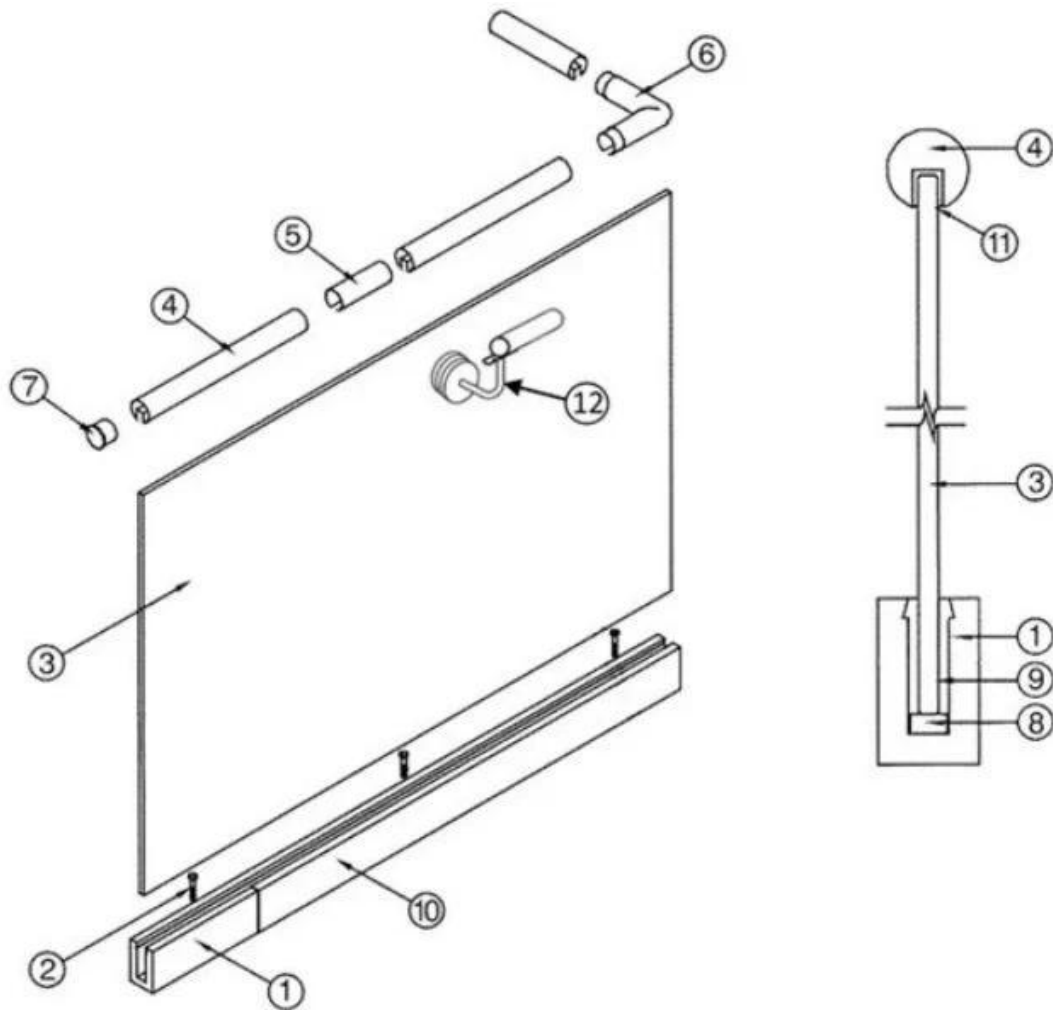

1 m aluminium groove contains the following accessories (excluding glass)

Aluminum trough 1 m

Waterproof tape 2 meters

Aluminum plastic fittings 3 sets

Expansion screws 3 pieces

LCH-D02

12 mm to 13.14 mm tempered glass

1 m aluminium groove contains the following accessories (excluding glass)

Aluminum trough 1 m

Decorative cover 2 meters

Aluminum plastic fittings 3 sets

Expansion screws 3 pieces

## Mass production and packing

**SLOT TUBE HANDRAIL:**

**KEBIL** 科比奥®

- |  |  |
|--|--|
| 1. Aluminum Railing Base   | 7. End Cap   |
| 2. Stainless Cap Screw   | 8. Setting Block                                     |
| 3. ½" Tempered Float Glass   | 9. Expansive Cement                                  |
| 4. Top Rail  | 10. Cladding   |
| 5. Splice  | 11. Protective Insert                                |
| 6. Corner fitting<br>(Horizontal Shown Vertical<br>Also Available) | 12. Handrail Brackets and Fittings<br>Also Available |