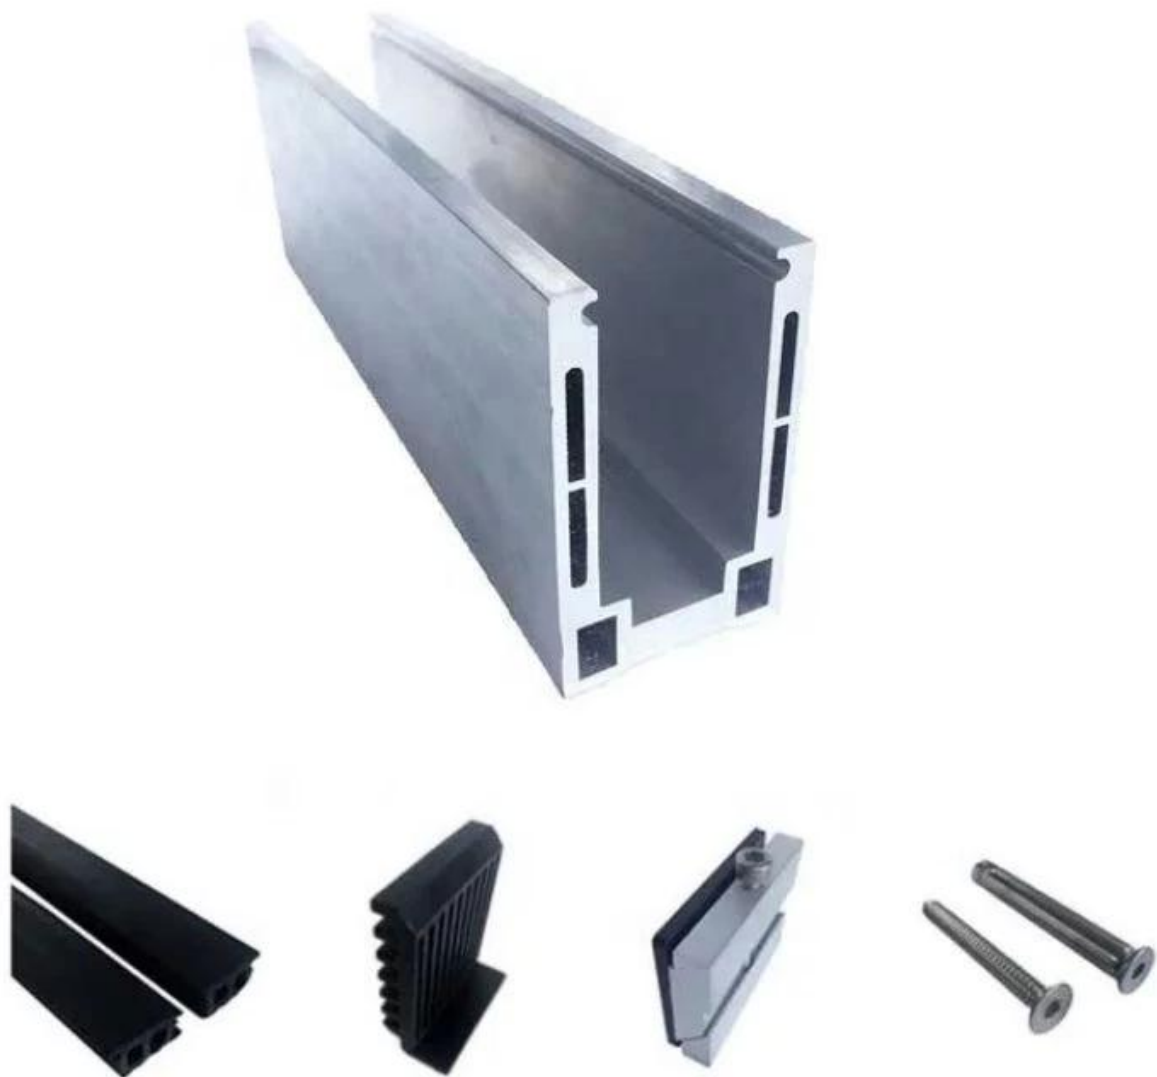

## China Manufacture Deck Balcony Stair Aluminum U channel Frameless Glass Railings

**Frameless Balustrade Rail Aluminium U Channel Glass Railing Hardware**

**1m aluminum channel contains the following accessories**

Waterproof tape  
2 meters

Aluminum and plastic fittings  
3 sets

Expansion bolts  
3 pieces

**Aluminum Glass Railing specifications:**

RAILING PART - BASEMENT	MATERIAL	DIMENSION(MM)	SURFACE FINISHED	SUITED GLASS THICKNESS (MM)
U Channel / U Profile	Aluminum Alloy	102*62	Anodizing / Spray Paint	12-13.52
		102*67		8+1.52+8
		102*70.5		10+1.52+10
Inside System & Bolt	3 or 4 meters per length			
Cladding	SUS 304 / SUS 316	102	Brushed / Mirror	/
Rubber	Plastic	Various	Black	All

**Aluminum Base U Profile for Glass Railing Balustrade in Black Color:**

**Available Models:**

LCH-A01/A02: without/with cladding for use with 20mm to 21.52mm glass

**LCH-A01**

20 mm to 21.52 mm tempered glass

1 m aluminium groove contains the following accessories (excluding glass)

Aluminum trough 1 m    Waterproof tape 2 meters    Aluminum plastic fittings 3 sets    Expansion screws 3 pieces

**LCH-A02**

20 mm to 21.52 mm tempered glass