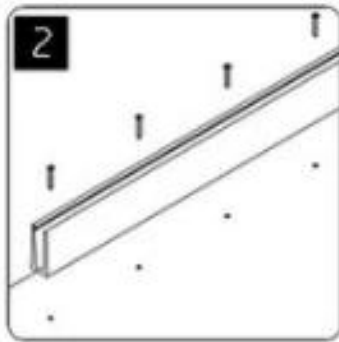

installation