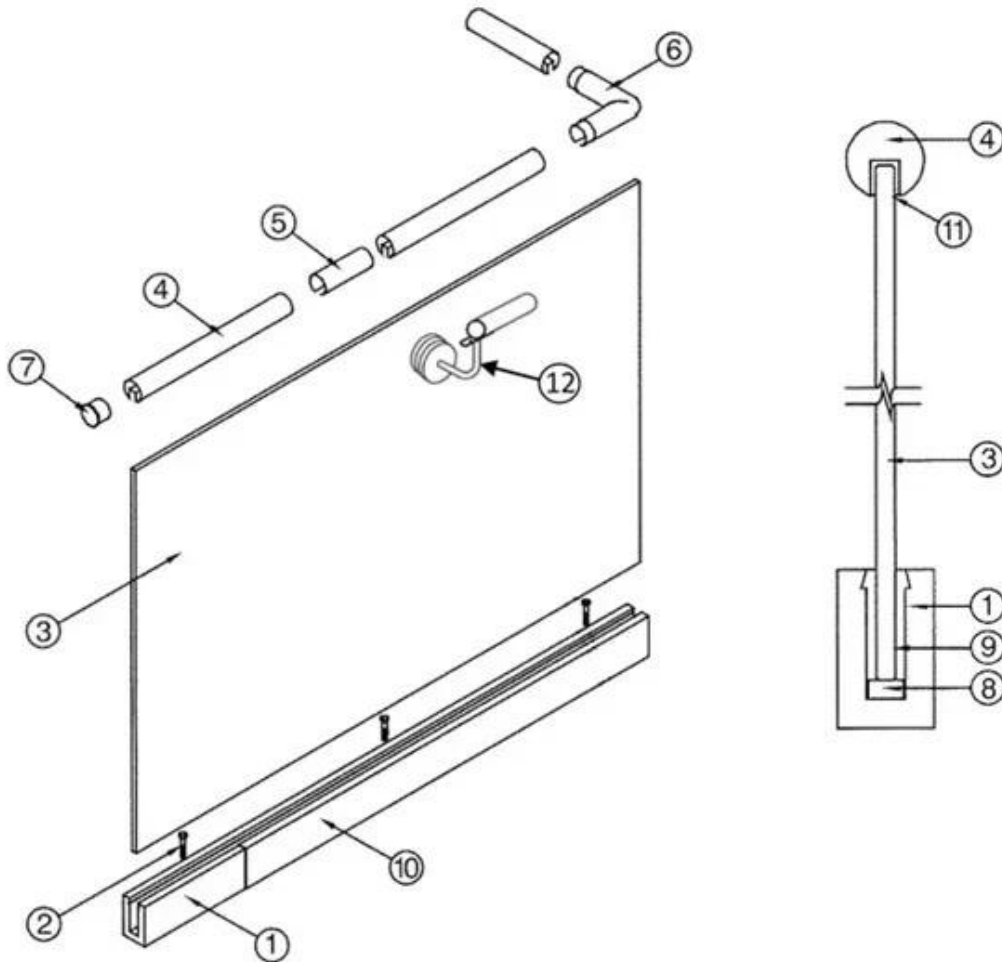

LCH-A02

20 mm to 21.52 mm tempered glass

1 m aluminium groove contains the following accessories (excluding glass)

Aluminum trough 1 m

Decorative cover 2 meters

Aluminum plastic fittings 3 sets

Expansion screws 3 pieces

## Aluminum U channel packge

Related products -- stainless steel C channel glass handrail capping

- |  |  |
|--|--|
| 1. Aluminum Railing Base   | 7. End Cap   |
| 2. Stainless Cap Screw   | 8. Setting Block                                     |
| 3. ½" Tempered Float Glass   | 9. Expansive Cement                                  |
| 4. Top Rail  | 10. Cladding   |
| 5. Splice  | 11. Protective Insert                                |
| 6. Corner fitting<br>(Horizontal Shown Vertical<br>Also Available) | 12. Handrail Brackets and Fittings<br>Also Available |