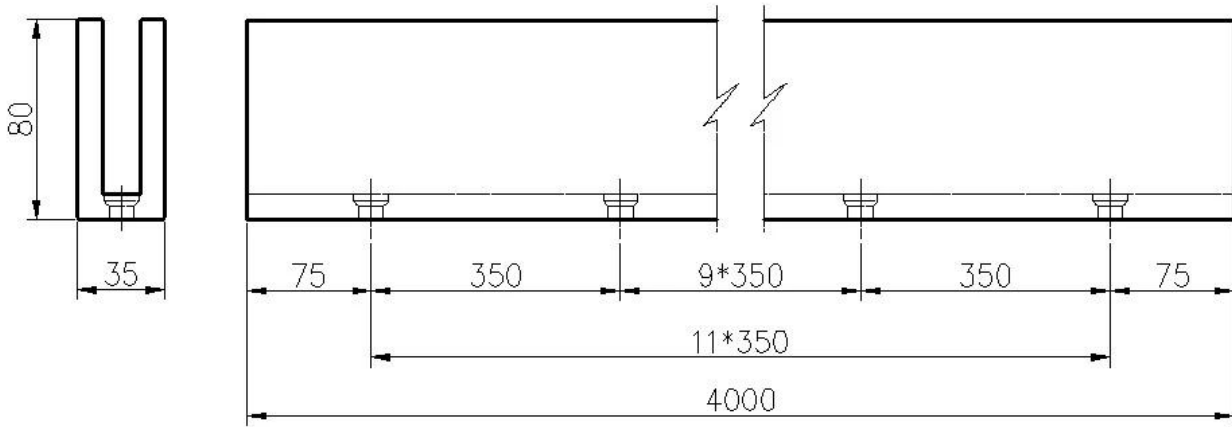

Aluminum U channel installation