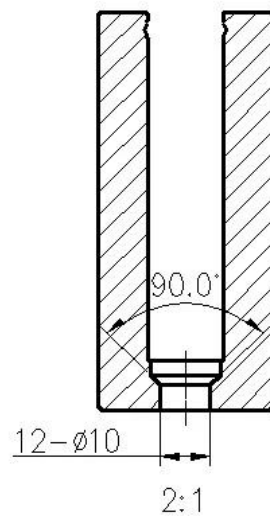

Aluminum U channel installation