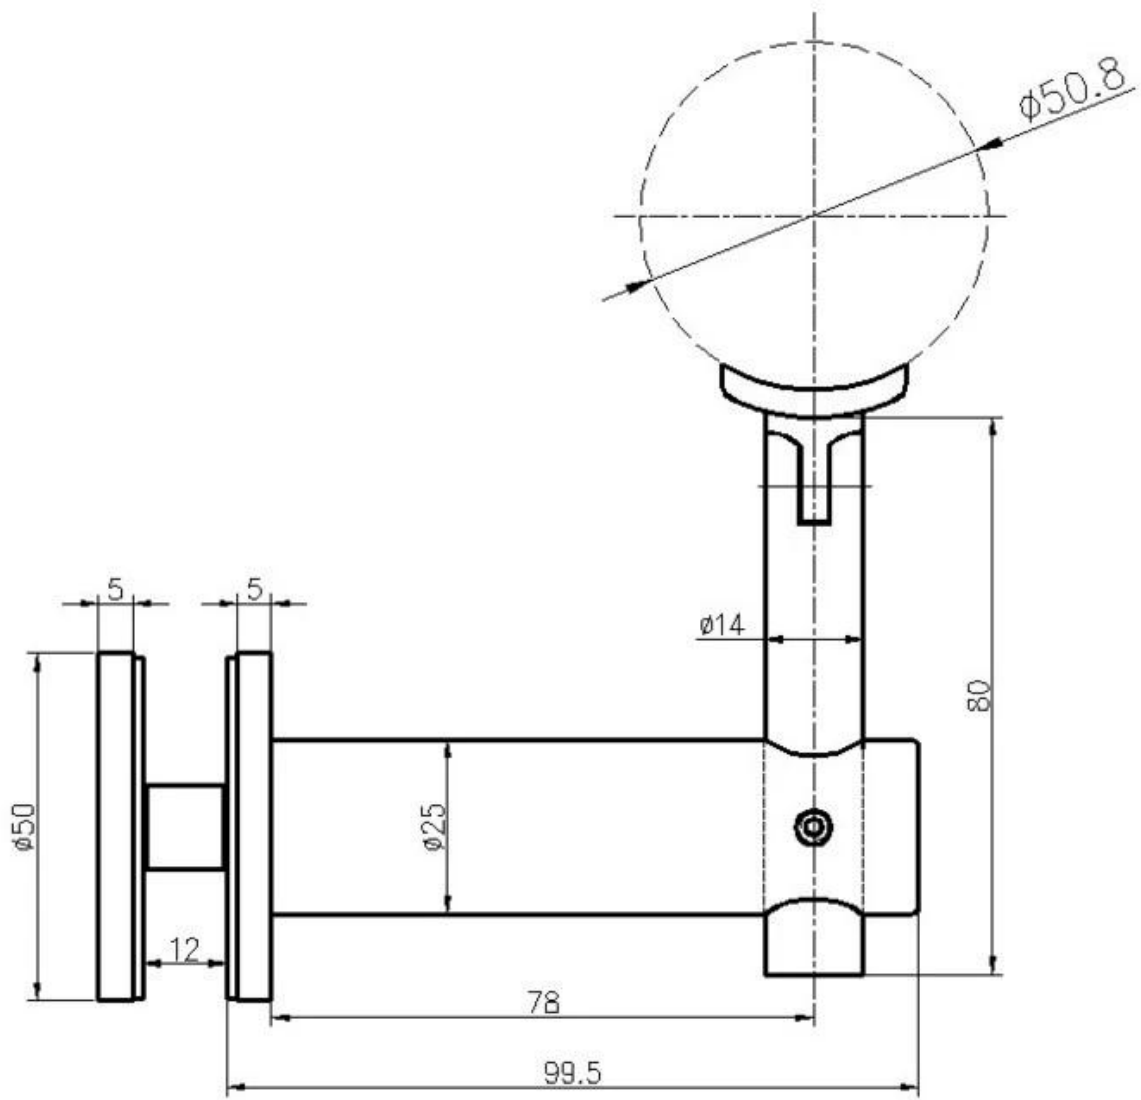

China Suppliers Shenzhen Stainless Steel [Glass Mounted Handrail Bracket](#)

Product Description

Product Name	China Suppliers Shenzhen Stainless Steel Glass Mounted Handrail Bracket
Material	Stainless steel 304 or 316
Finish	Mirror polished or satin brushed
Mounting	Glass mounting
For Glass Thickness	Customer's requirement
Adaptor plate	Radius adaptor plate and flat adaptor plate both available
,Mold	Adjustable glass mounted handrail bracket
Application	Glass railing handrail, balustrade handrail bracket, stainless steel railing...
Glass hole size	Diameter 16mm hole required in glass
Sample	Available to check quality before order
Factory Inspection	Available
Safety Packaging	Bubble bag - cardboard box - carton
OME & ODM Service	Available
Custom handrail bracket	Available. We are factory.

Glass Mounted Handrail Bracket Details

Mirror and satin finish

Handrail bracket technical drawing

All handrail brackets we provided

Part No.	Material	Finish	Size
P702R	• AISI 304 • AISI 316	• Satin • Mirror	A B C D
			85 60 70 6.5
			E
			R-21.5

Part No.	Material	Finish	Size
P703	• AISI 304 • AISI 316	• Satin • Mirror	A B C D
			85 60 70 12
			E
			R-21.5

Part No.	Material	Finish	Size
P703R	• AISI 304 • AISI 316	• Satin • Mirror	A B C D
			65 60 70 12
			E
			R-21.5

Part No.	Material	Finish	Size
P704	• AISI 304 • AISI 316	• Satin • Mirror	A B C D
			65 60 70 12
			E F G
			43 40 15

Part No.	Material	Finish	Size
P705	• AISI 304 • AISI 316	• Satin • Mirror	• as per drawing