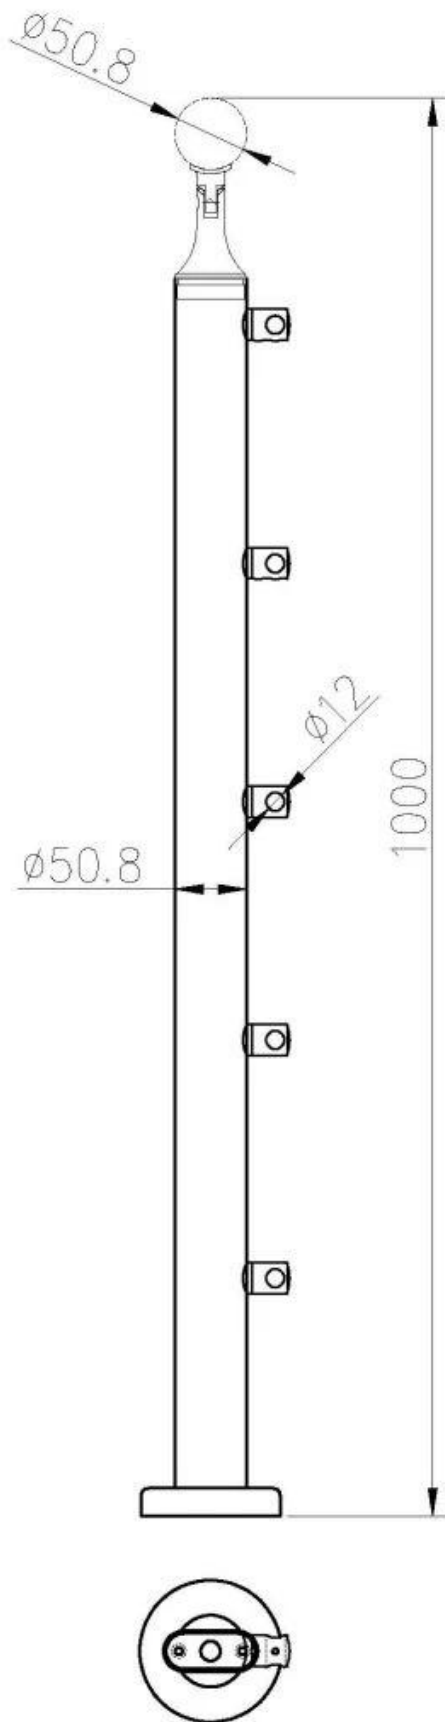

Products show

LCH-101 Top Mounted

**LCH-102 Top Mounted
90° two sides**

LCH-101 Side Mounted

Technical drawing

Project drawing of Spiral Stair

KEBIL 科比奥®

Other project drawing