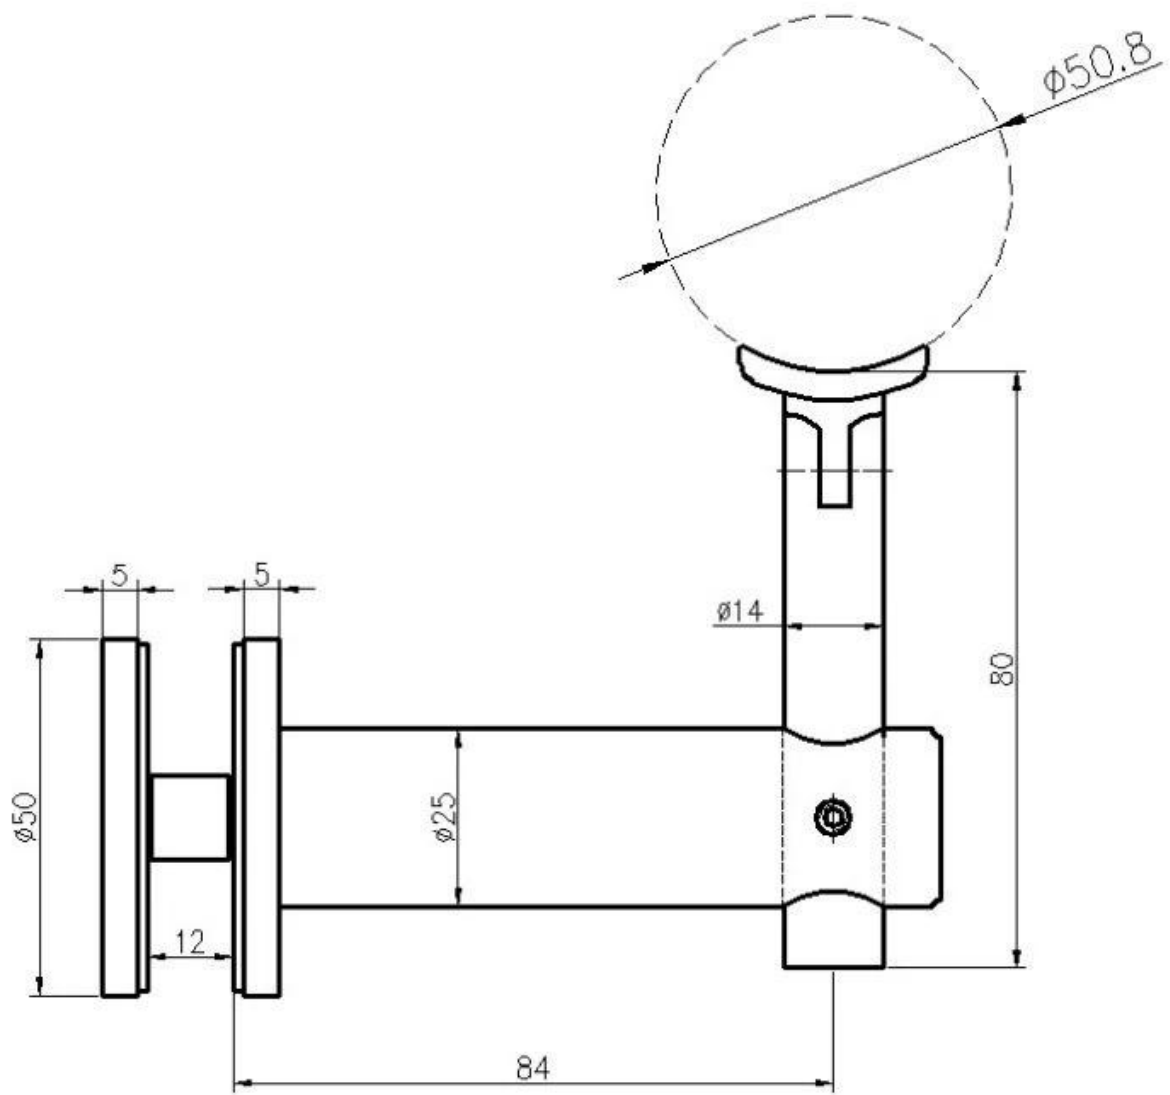

Products Show

Model No.:P707

KEBIL 科比奥®

Technical Drawing

Model No.: P708

KEBIL 科比奥®

Technical drawing

Project pictures