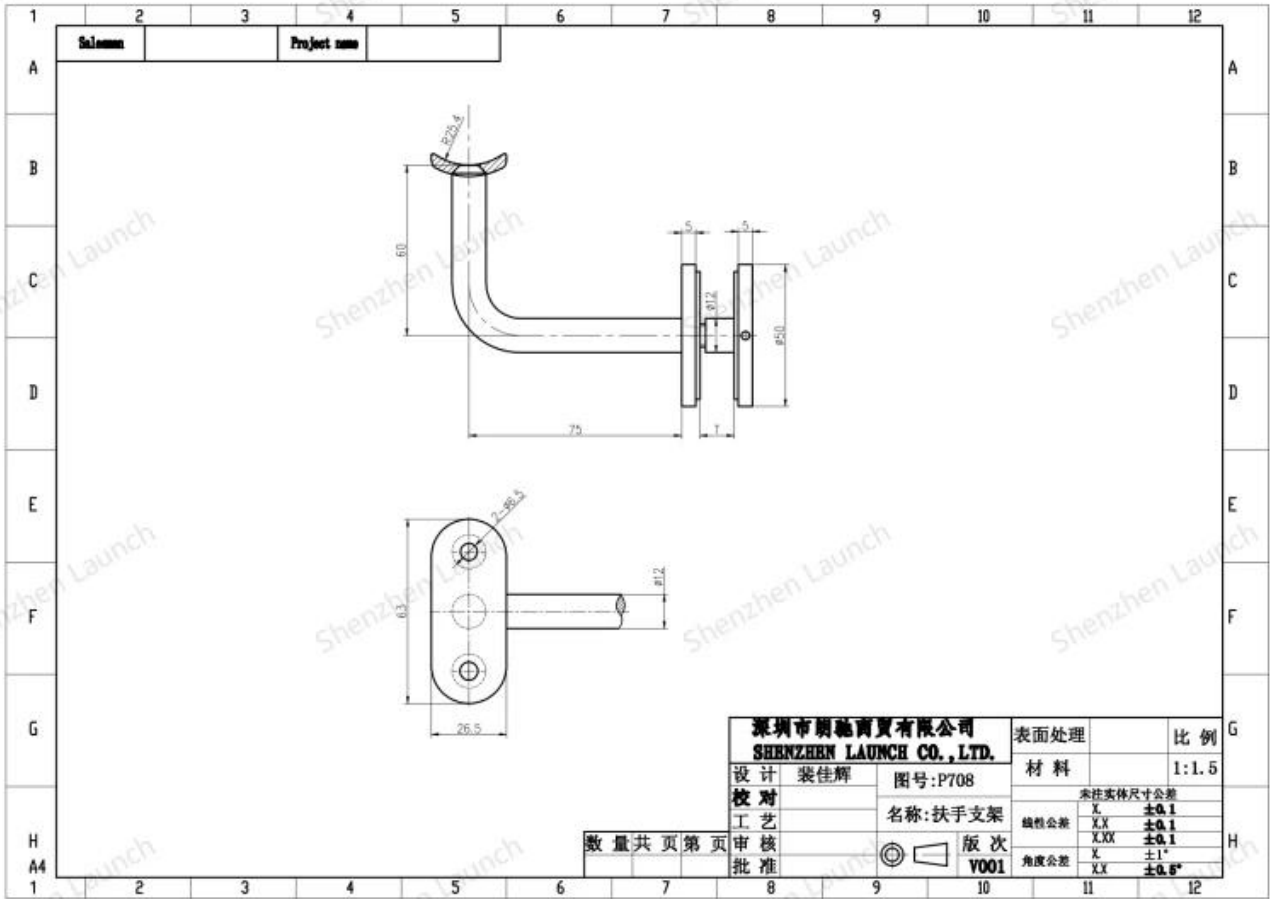

Products Show

Model No.:P707

KEBIL 科比奥®

Technical Drawing

Model No.: P708

KEBIL 科比奥®

Technical drawing

Project pictures