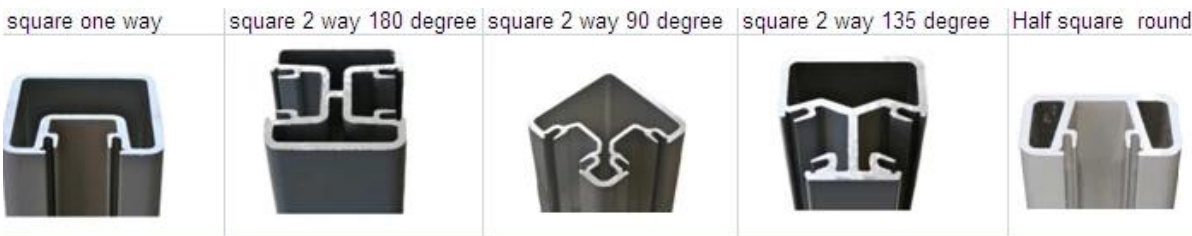

Aluminum glass fence post type

A.Round Series

- round one way post
- round two way post 90 °
- round two way post 180 °
- round two way post 135 °

We also have other types of railing

1. Standoff glass railing for outdoor balcony, terrace, stair etc.
[frameless glass railing with standoff for balcony made in china](#)